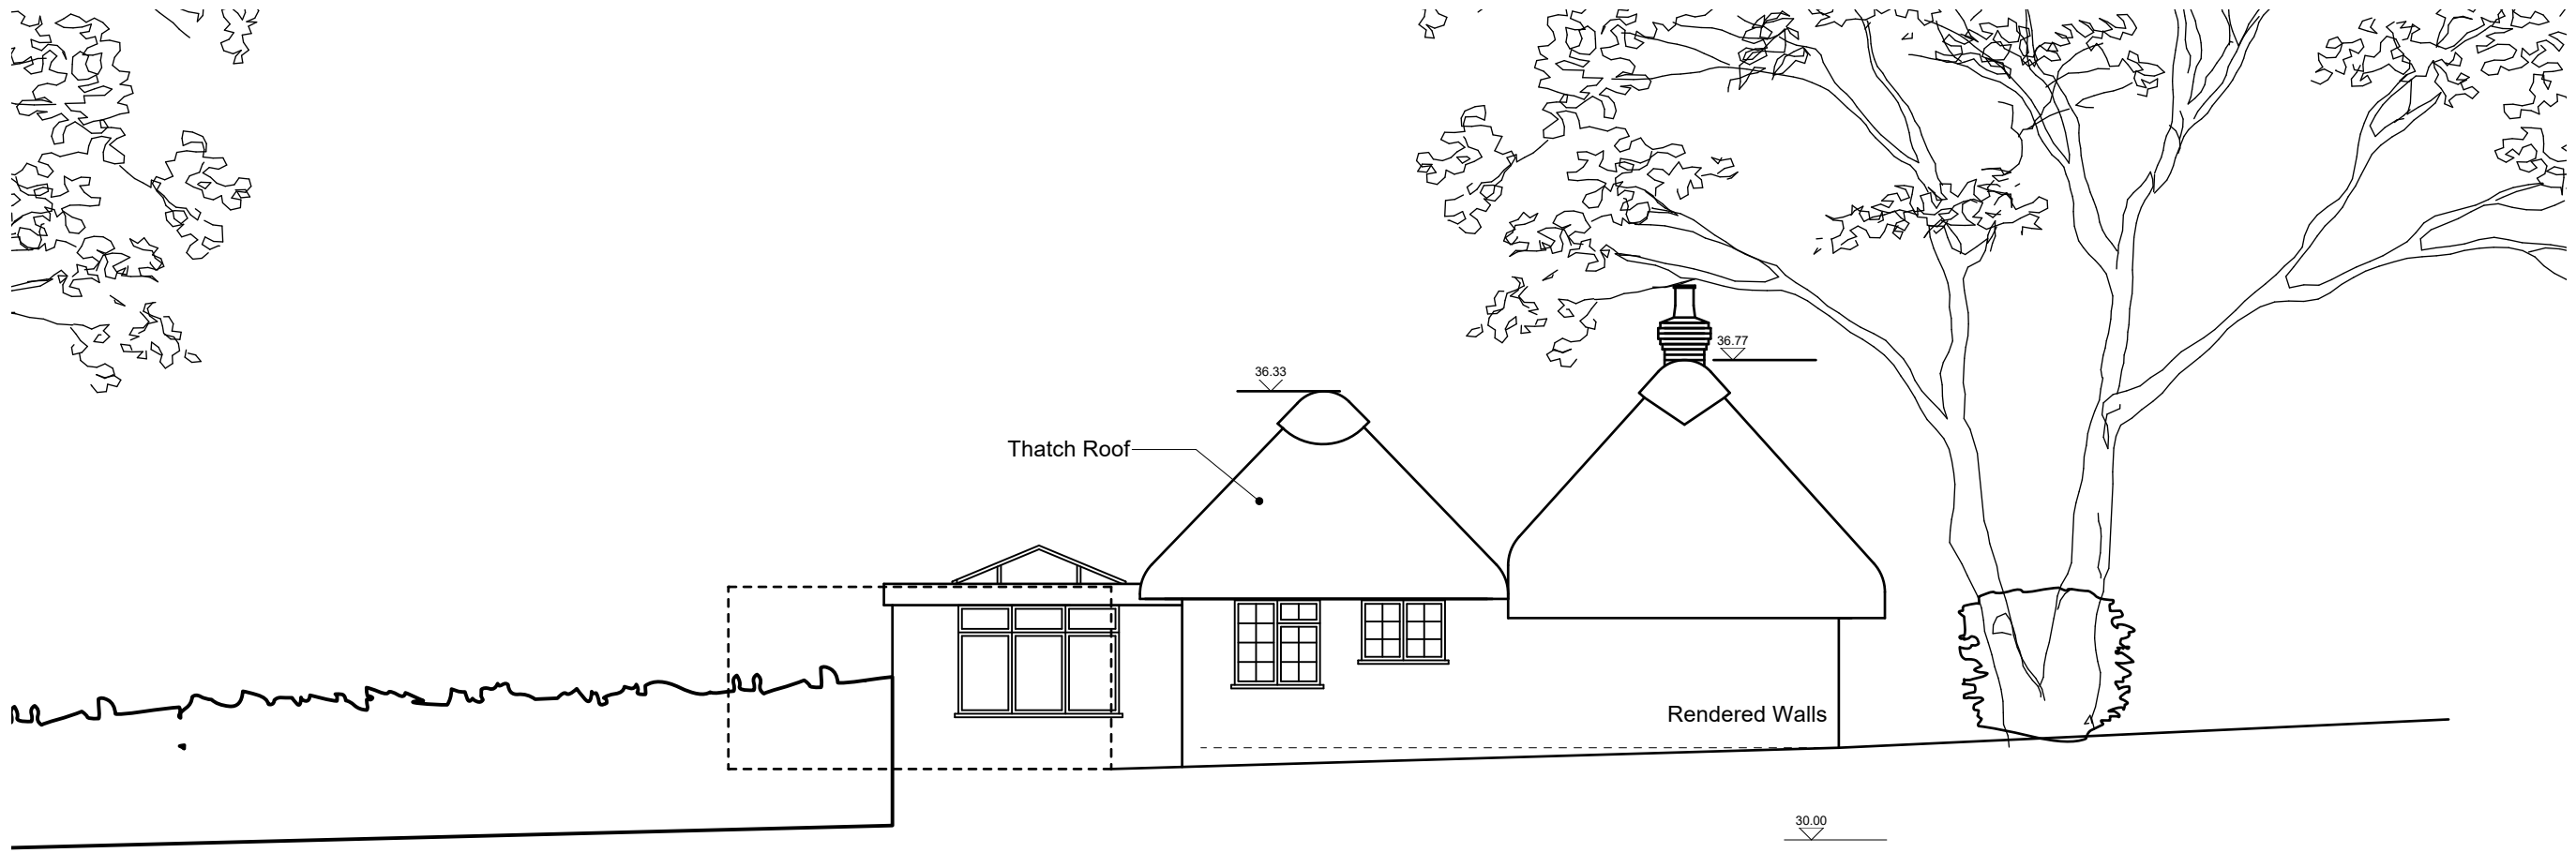

August 2022
db
db
[Drawn | Created]

Scale - 1:100@A3

New Orchard, Bottom Lane, West Wellow SO51 6EZ

8193/P08 Existing Elevations 2

West Elevation

South Elevation

THE
Genesis Design
STUDIO

CHARTERED ARCHITECTS