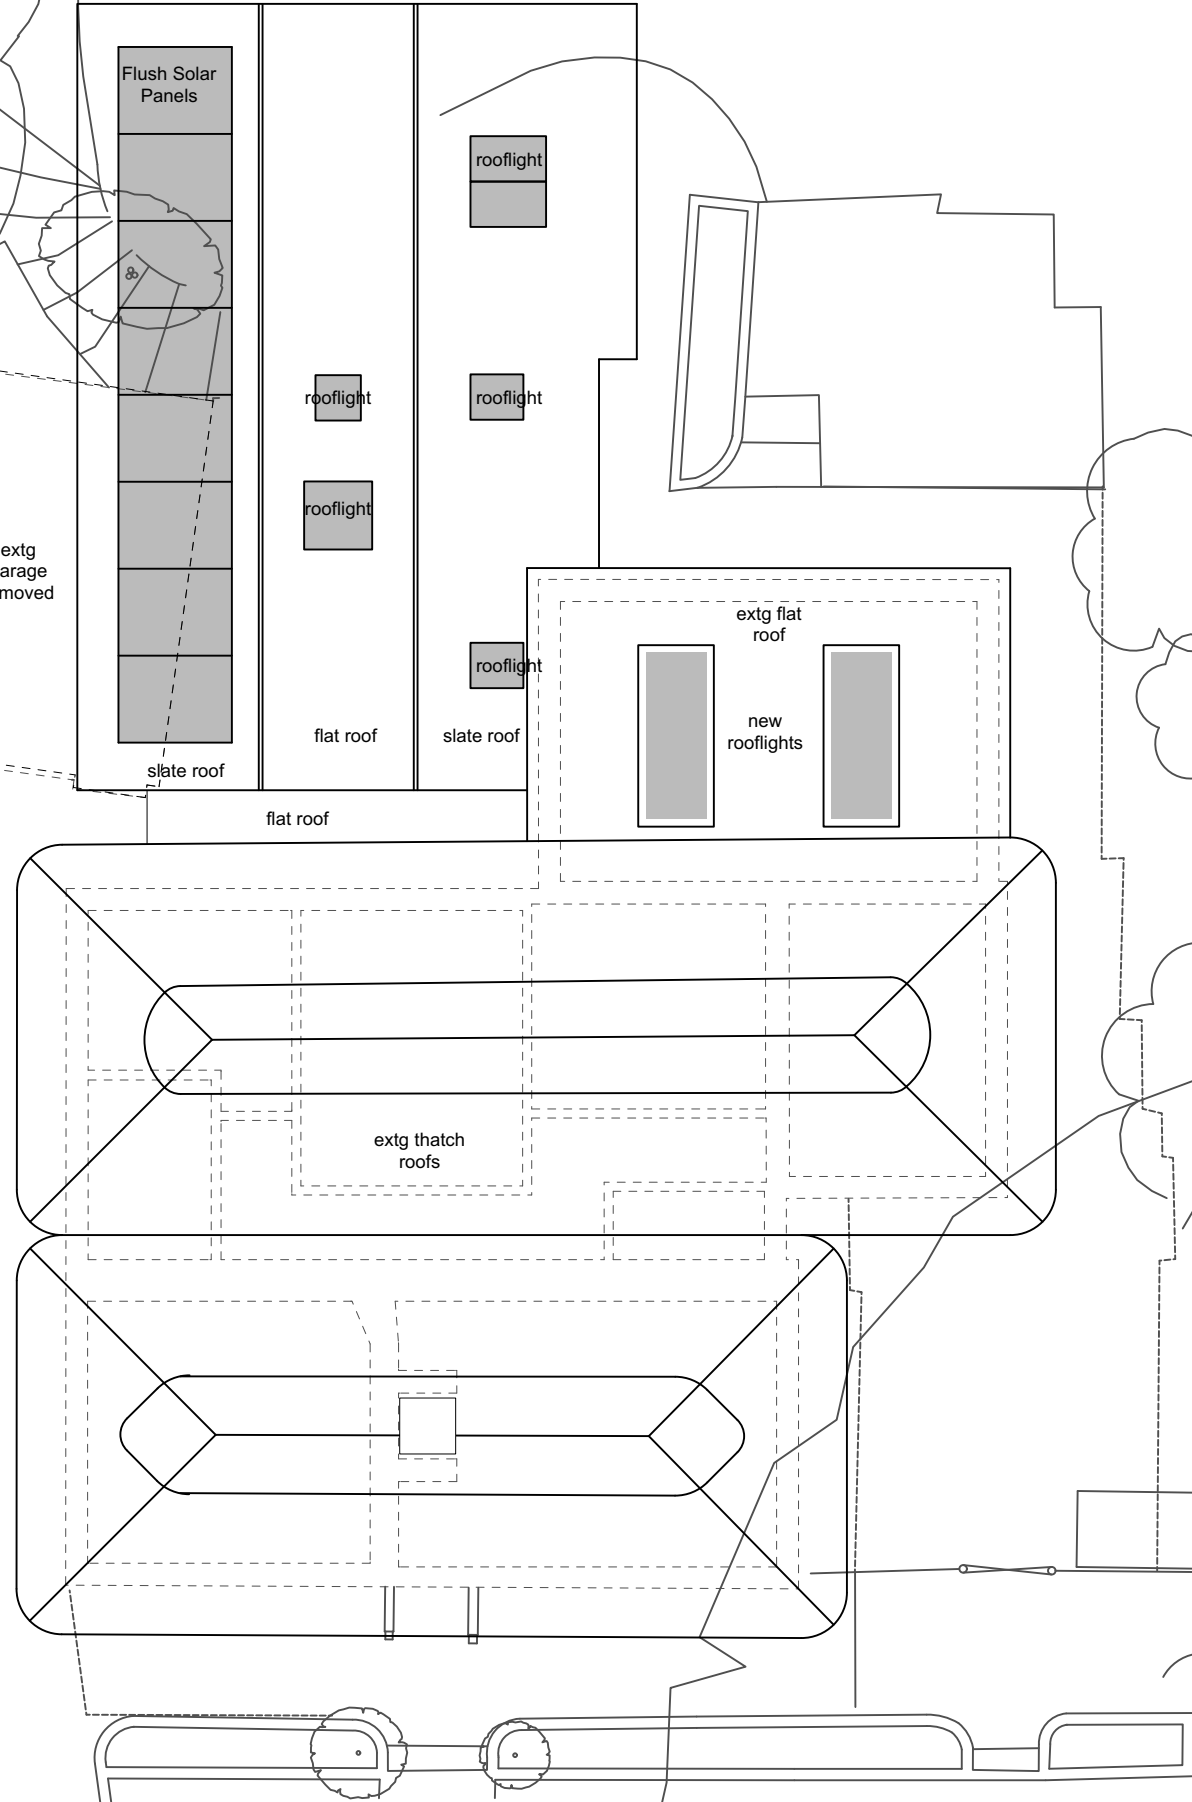

March 2024
db
[Drawn | Checked]

Scale - 1:100@A3

8193/P26 Proposed Roof Plan
New Orchard, Bottom Lane, West Wellow SO51 6EZ

8193/P26 Proposed Roof Plan

THE
Genesis Design
STUDIO

CHARTERED ARCHITECTS

MEAD MILL MILL LANE ROMSEY
HAMPSHIRE SO51 8EQ