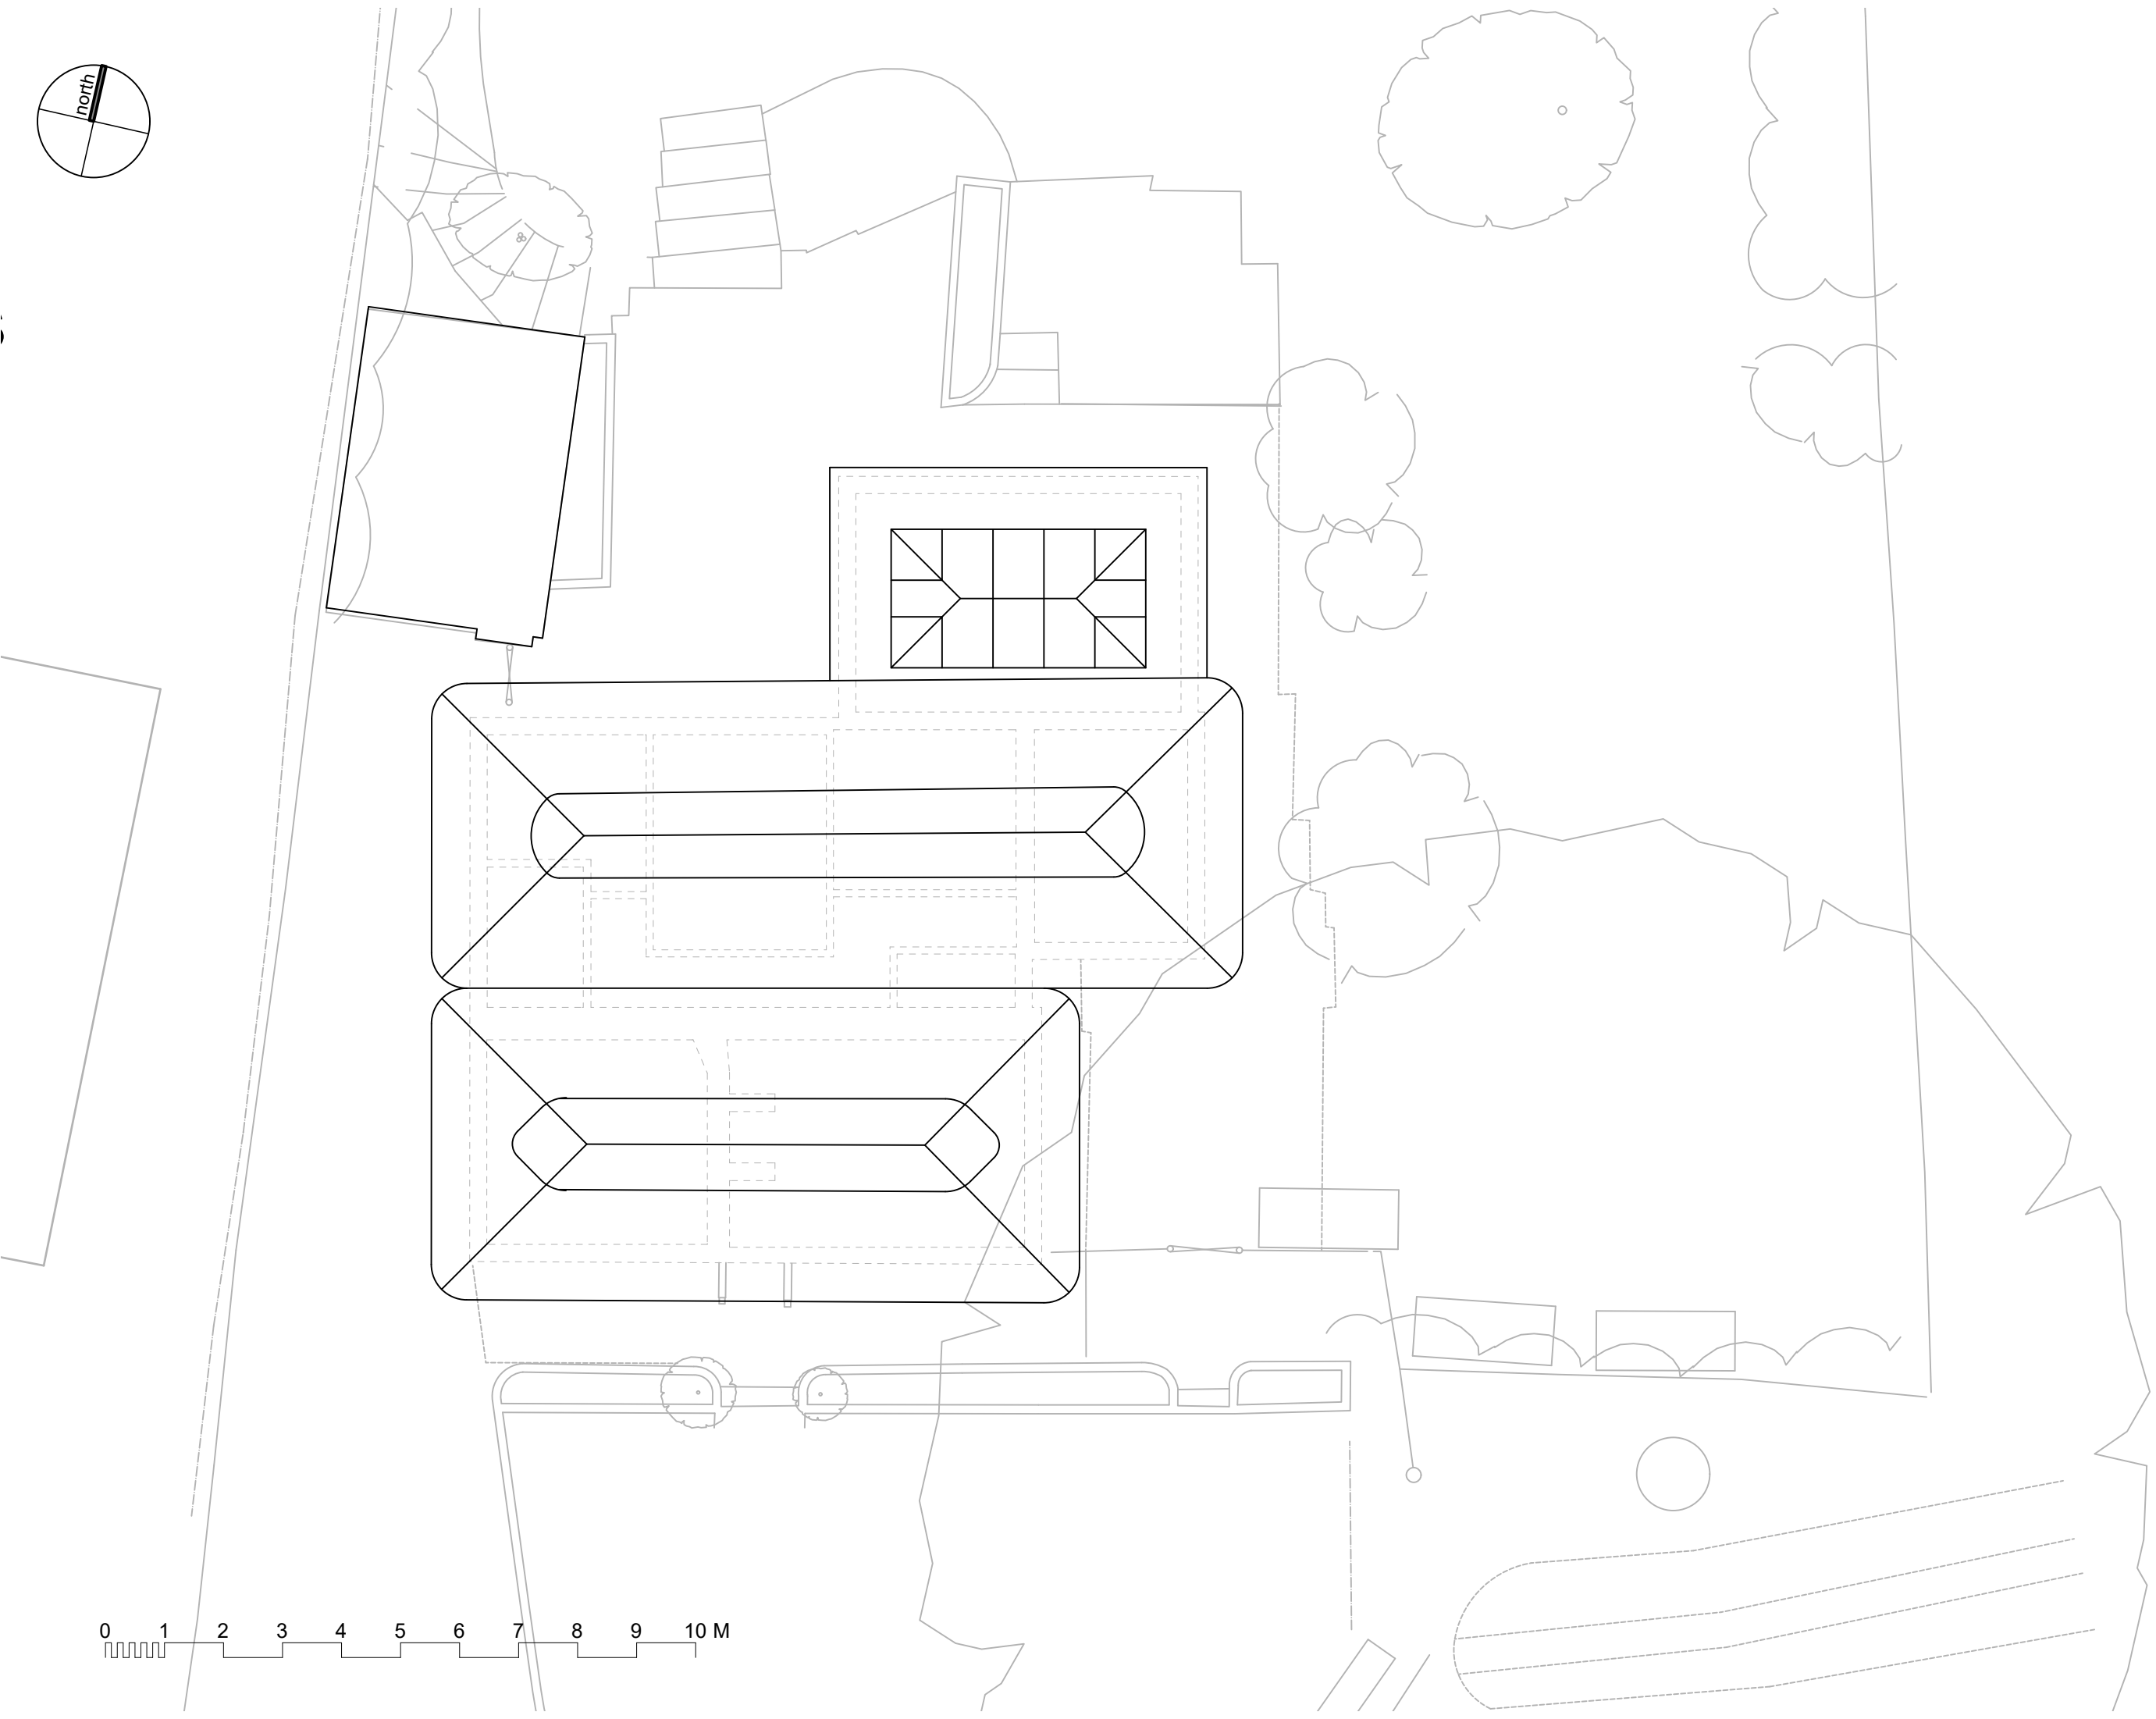

August 2022
db
| Drawn | Checked |

8193/P06 Existing Roof Plan Scale - 1:100@A3
New Orchard, Bottom Lane, West Wellow SO51 6EZ

THE Genesis Design STUDIO
 CHARTERED ARCHITECTS

MEAD MILL MILL LANE ROMSEY
 HAMPSHIRE SO51 8EQ