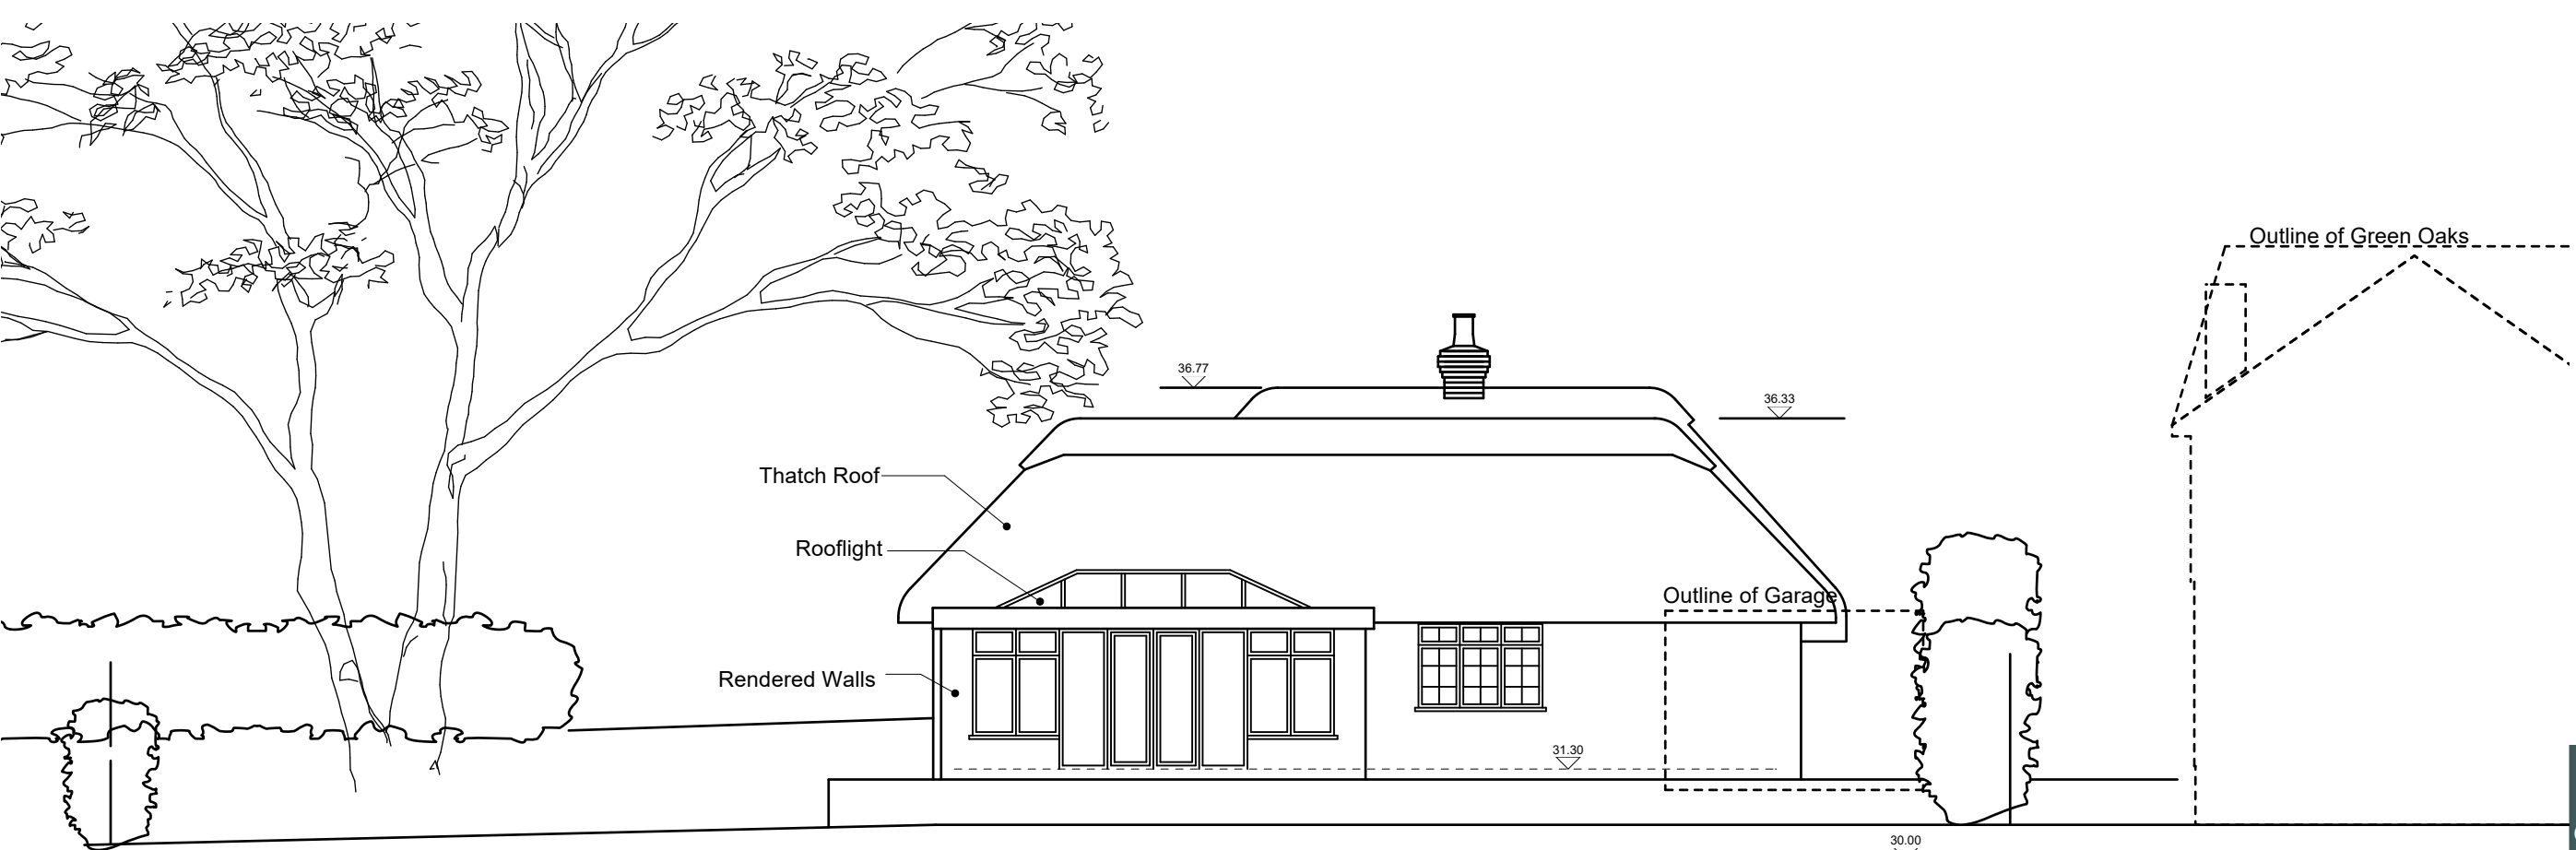

North Elevation