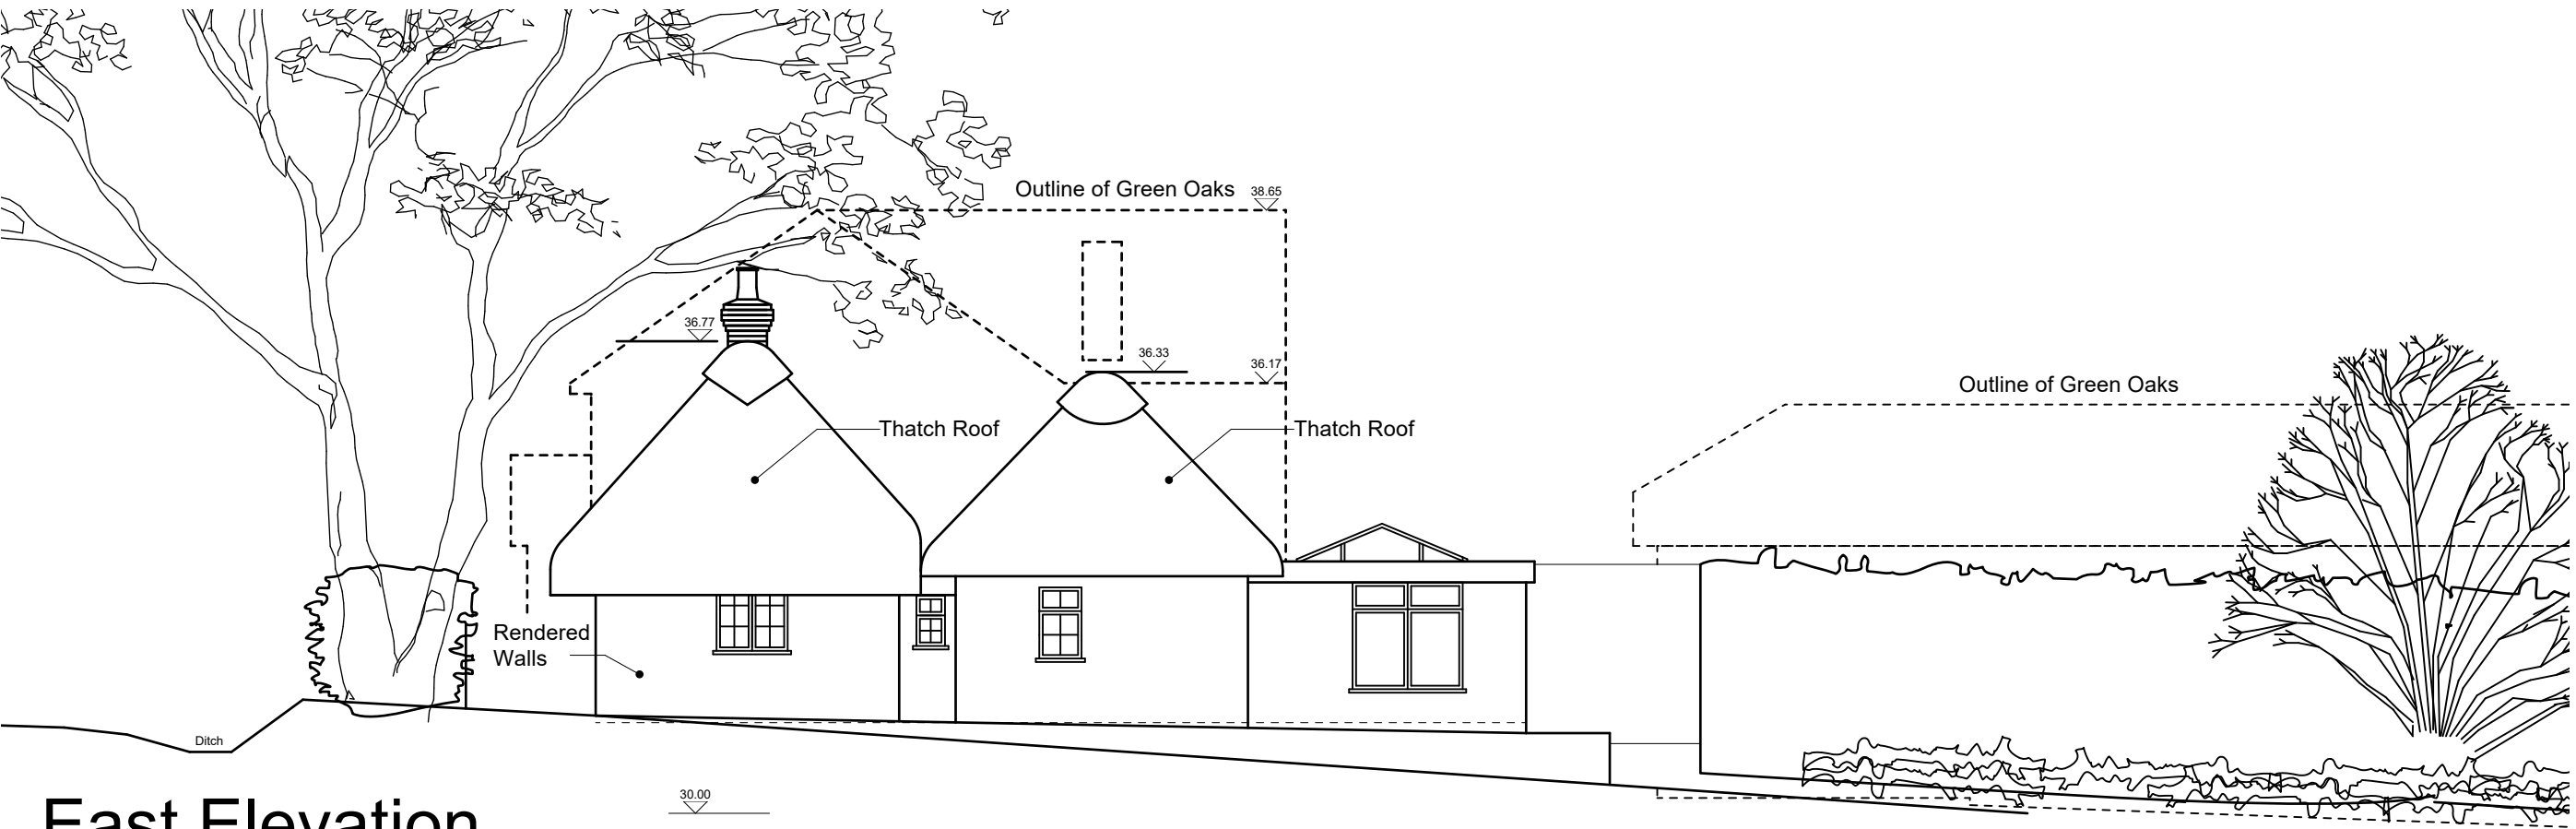

August 2022
db
| Drawn | Checked |

Scale - 1:100@A3

8193/P07 Existing Elevations 1
New Orchard, Bottom Lane, West Wellow SO51 6EZ

8193/P07 Existing Elevations 1

8193/P07 Existing Elevations 1

THE
Genesis Design
STUDIO

CHARTERED ARCHITECTS

MEAD MILL MILL LANE ROMSEY
HAMPSHIRE SO51 8EQ

T: (01794) 519333
F: (01794) 519666
E: mail@thegenesistudiostudio.com

© The Genesis Design Studio Ltd

East Elevation