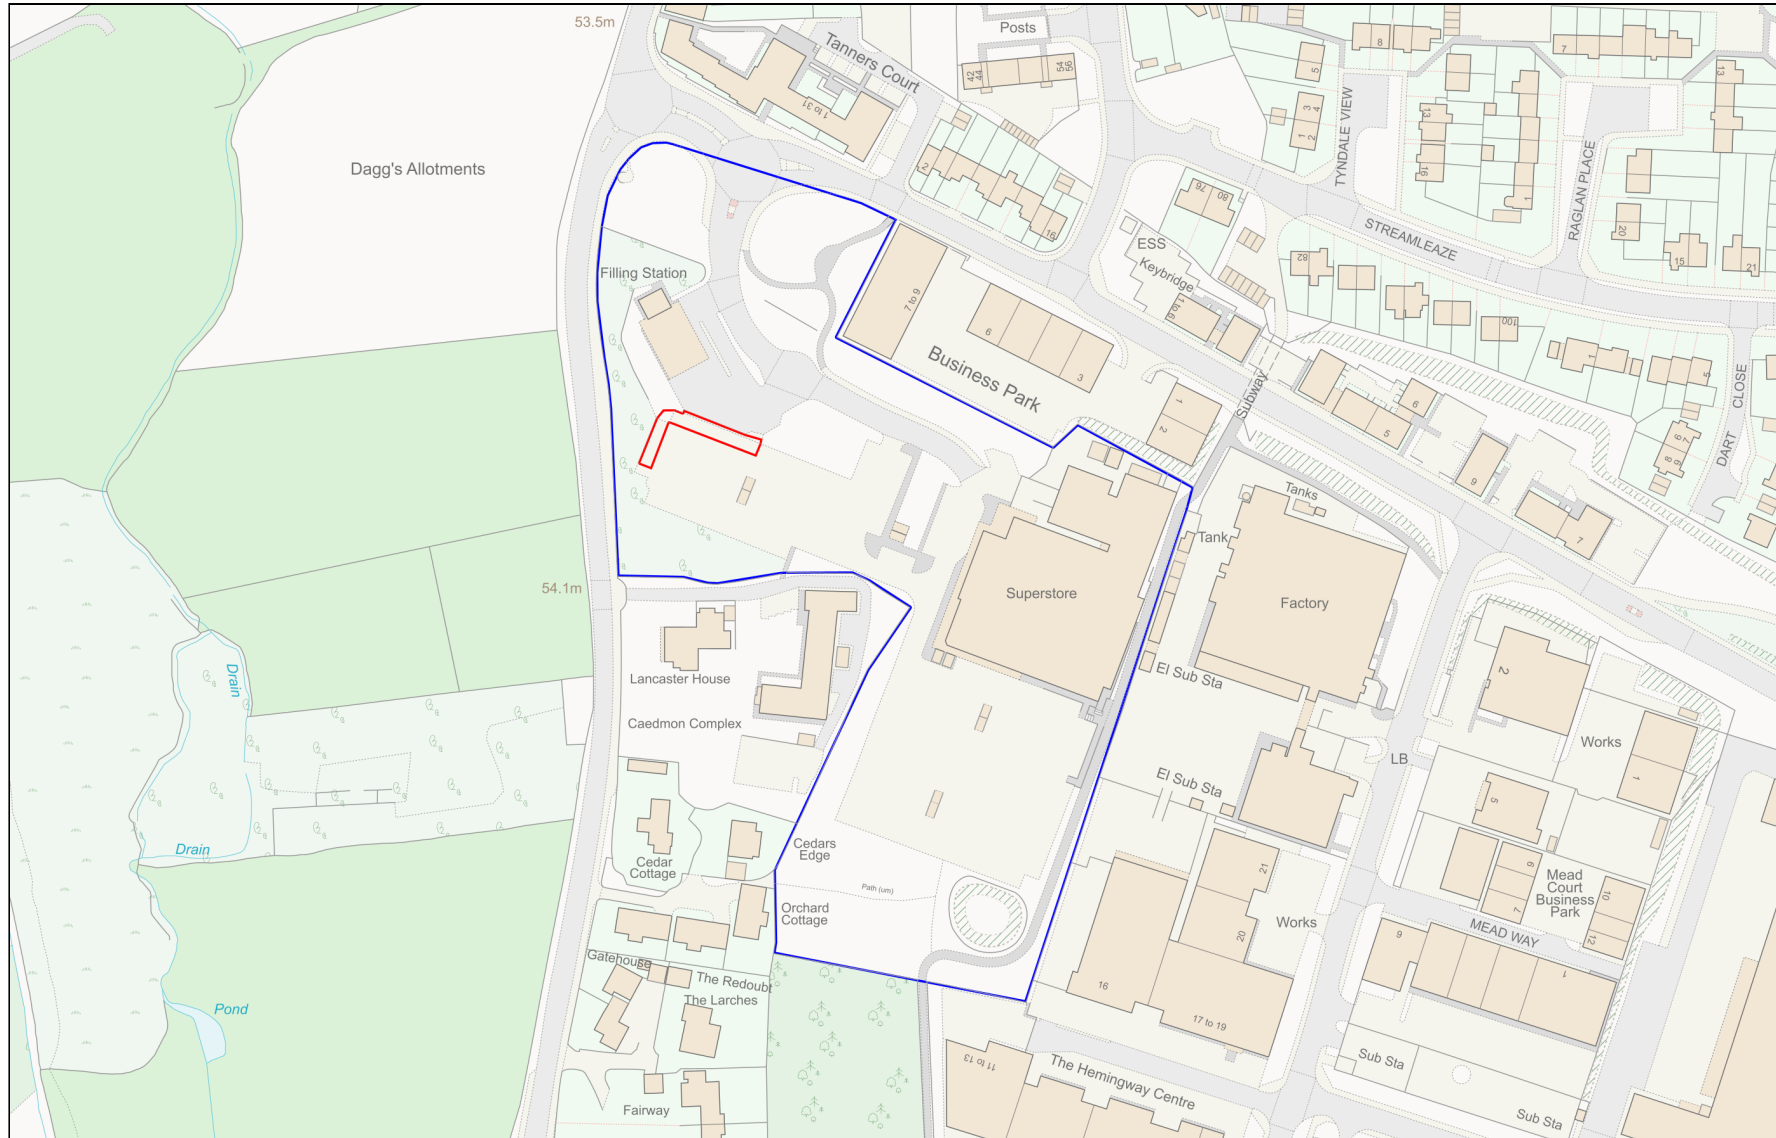

# Location Plan

Site Address: Waves Car Wash Ltd, Hand Car Wash At, Tesco Stores, Midland Way, Thornbury, BS35 2BS

Date Produced: 17-Apr-2024

Scale: 1:2500 @A4

Planning Portal Reference: PP-12906065v1