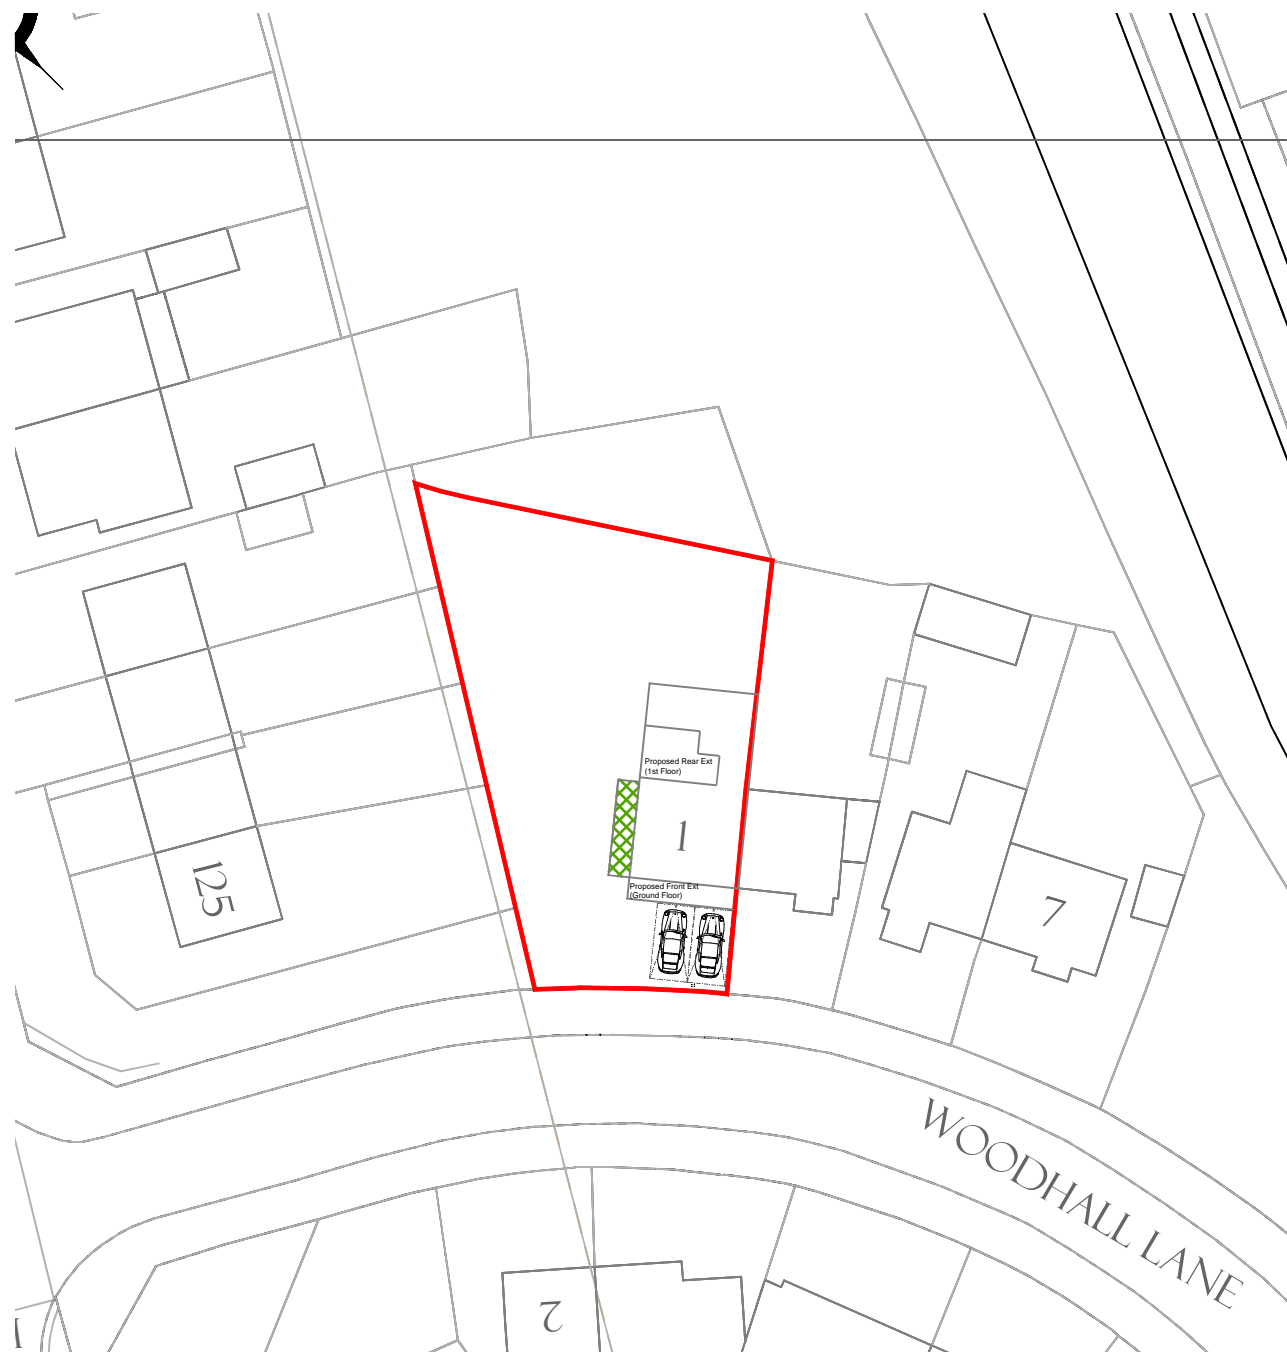

LOCATION MAP
SCALE: 1:1250

Metres

Scale: 1:1250

BLOCK PLAN
SCALE: 1:500

Metres

Scale: 1:500

NOTES

LEGEND

TO BE DEMOLISHED

Project Address
01 WOODHALL LANE,
SOUTH OXHEY,
WATFORD,
WD19 6HE

Drawing Title
PROPOSED LOCATION MAP &
BLOCK PLAN

Date

Dwg No. Proposed Block &
Location Plan

Scale 1:1250 & 1:500