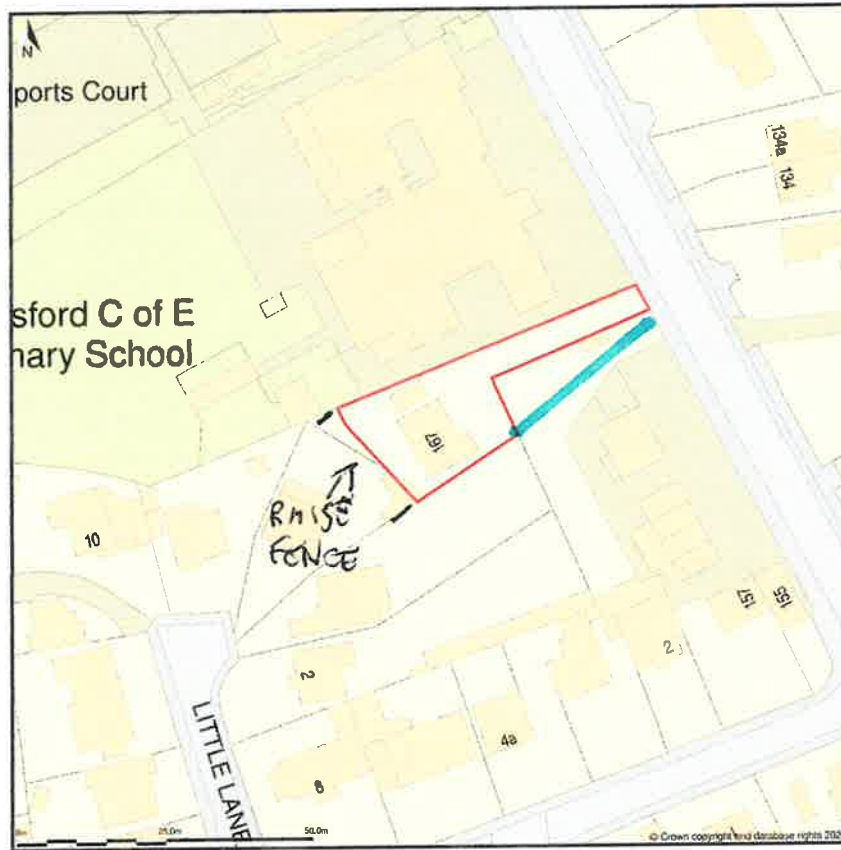

Beech Row, 167, Holt Road, Horsford, Norfolk, NR10 3DN

Location Plan shows area bounded by: 619161.54, 316078.17 619302.96, 316219.59 (at a scale of 1:1250), OSGrdRef: TG19231614. The representation of a road, track or path is no evidence of a right of way. The representation of features as lines is no evidence of a property boundary.

Produced on 18th Apr 2024 from the Ordnance Survey National Geographic Database and incorporating surveyed revision available at this date. Reproduction in whole or part is prohibited without the prior permission of Ordnance Survey. © Crown copyright 2024. Supplied by www.buyaplan.co.uk a licensed Ordnance Survey partner (100053143). Unique plan reference: #00893788-E18532.