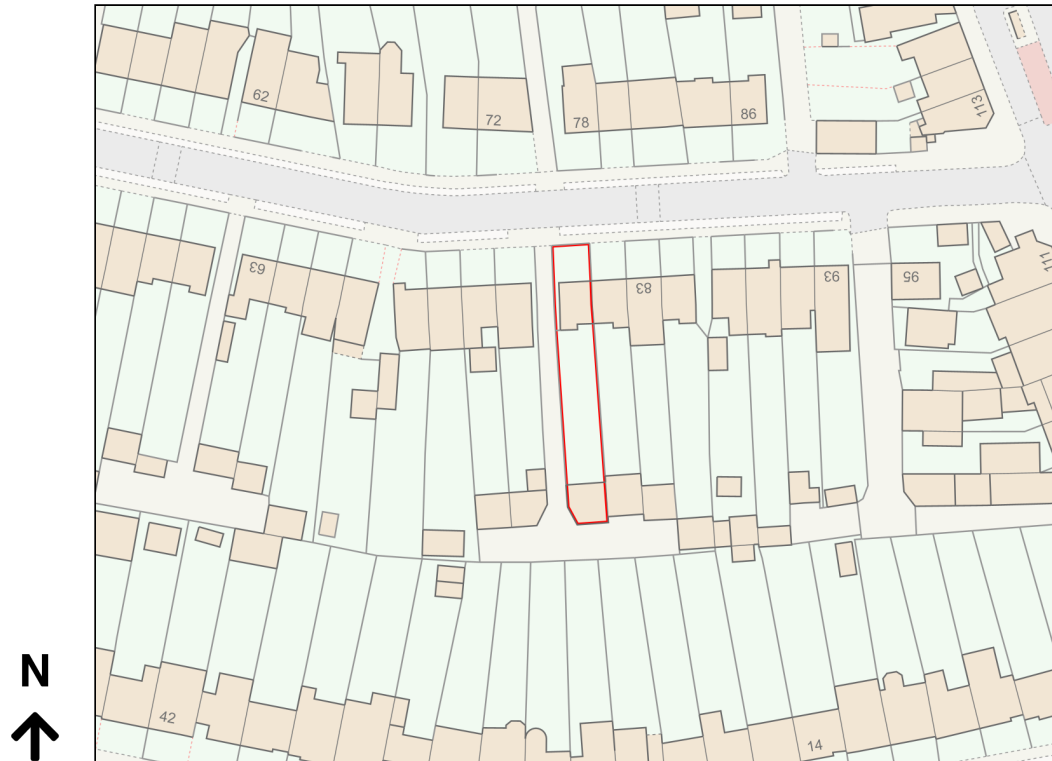

Location Plan

Site Address: 79, Connaught Road, Sutton, SM1 3PJ

Date Produced: 04-Apr-2024

Scale: 1:1250 @A4

Planning Portal Reference: PP-12888610v1