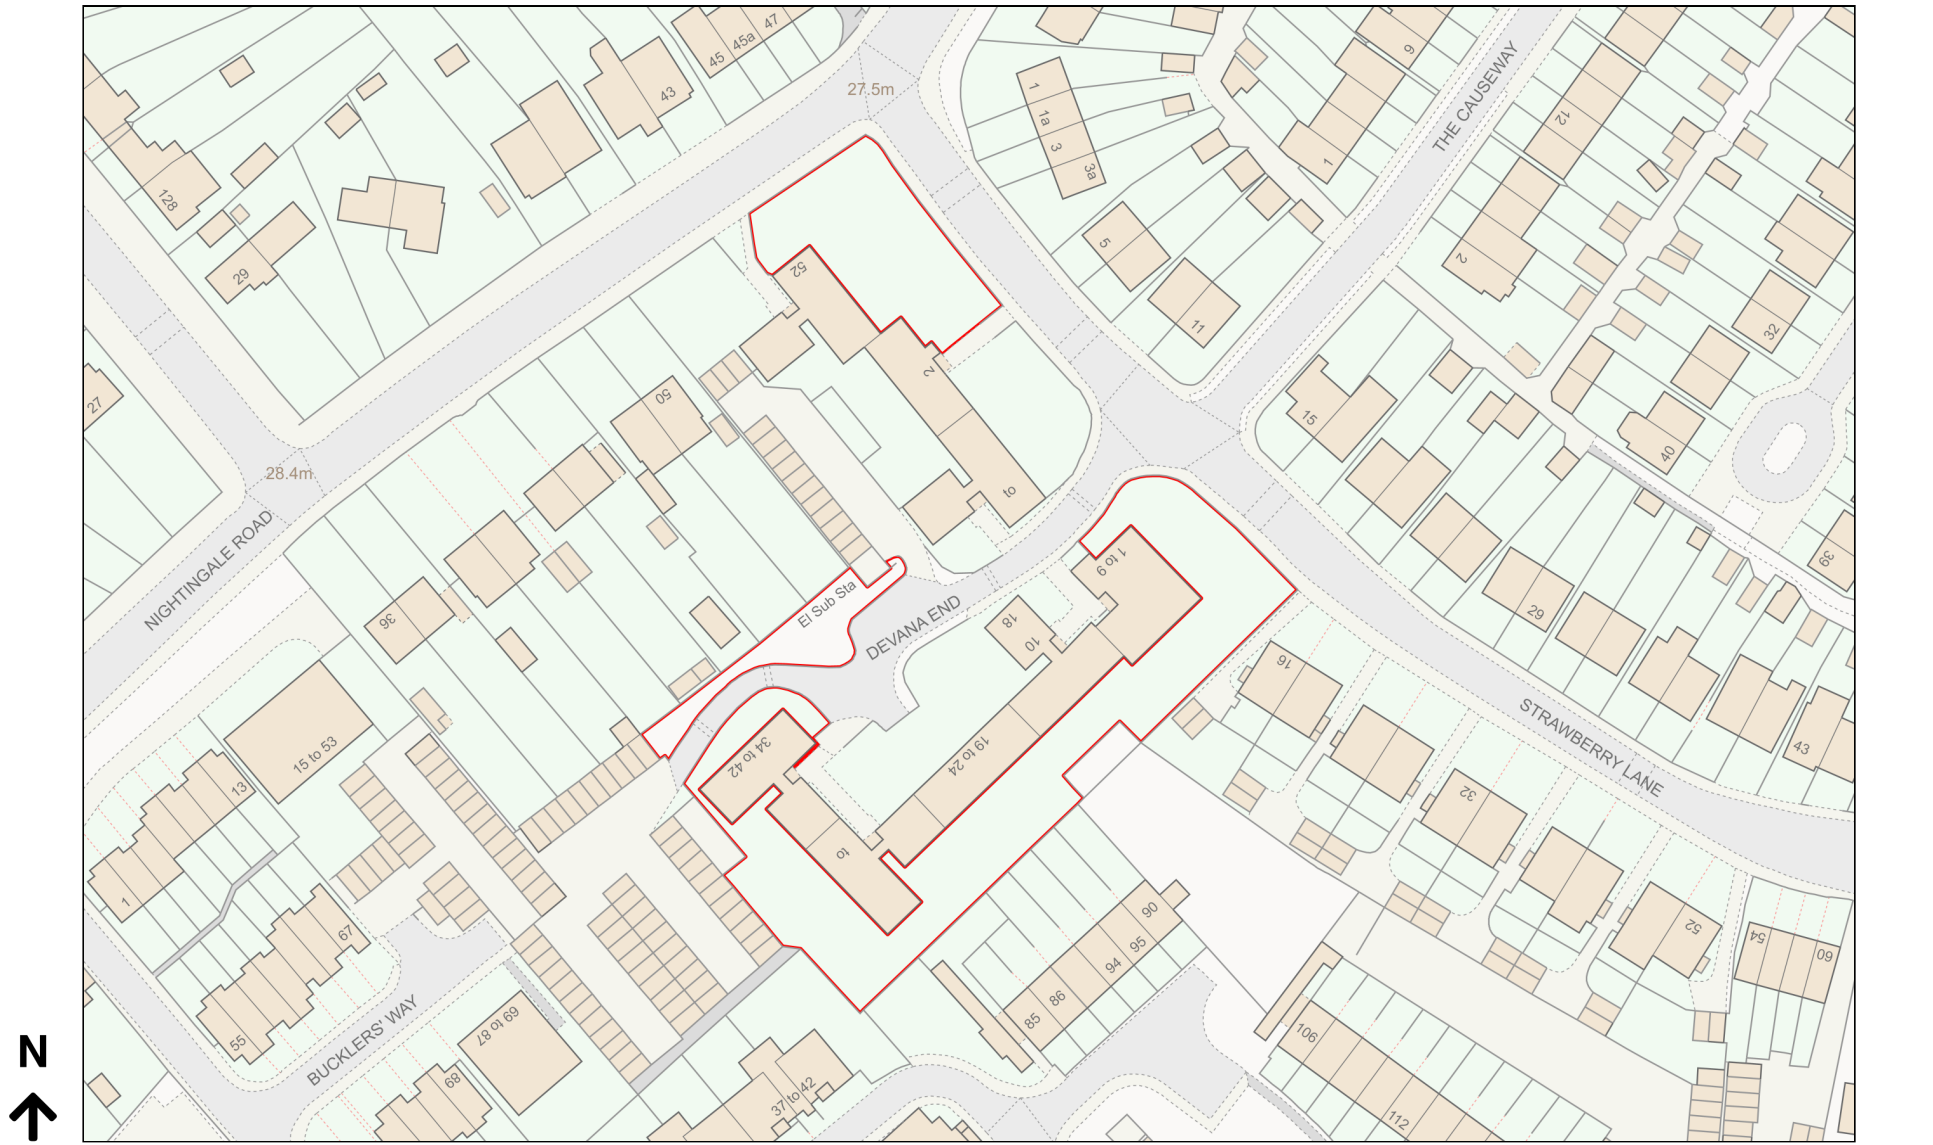

Location Plan

Site Address: 1, Devana End, Carshalton, SM5 2NL

Date Produced: 16-Apr-2024

Scale: 1:1250 @A4

Planning Portal Reference: PP-12982770v1