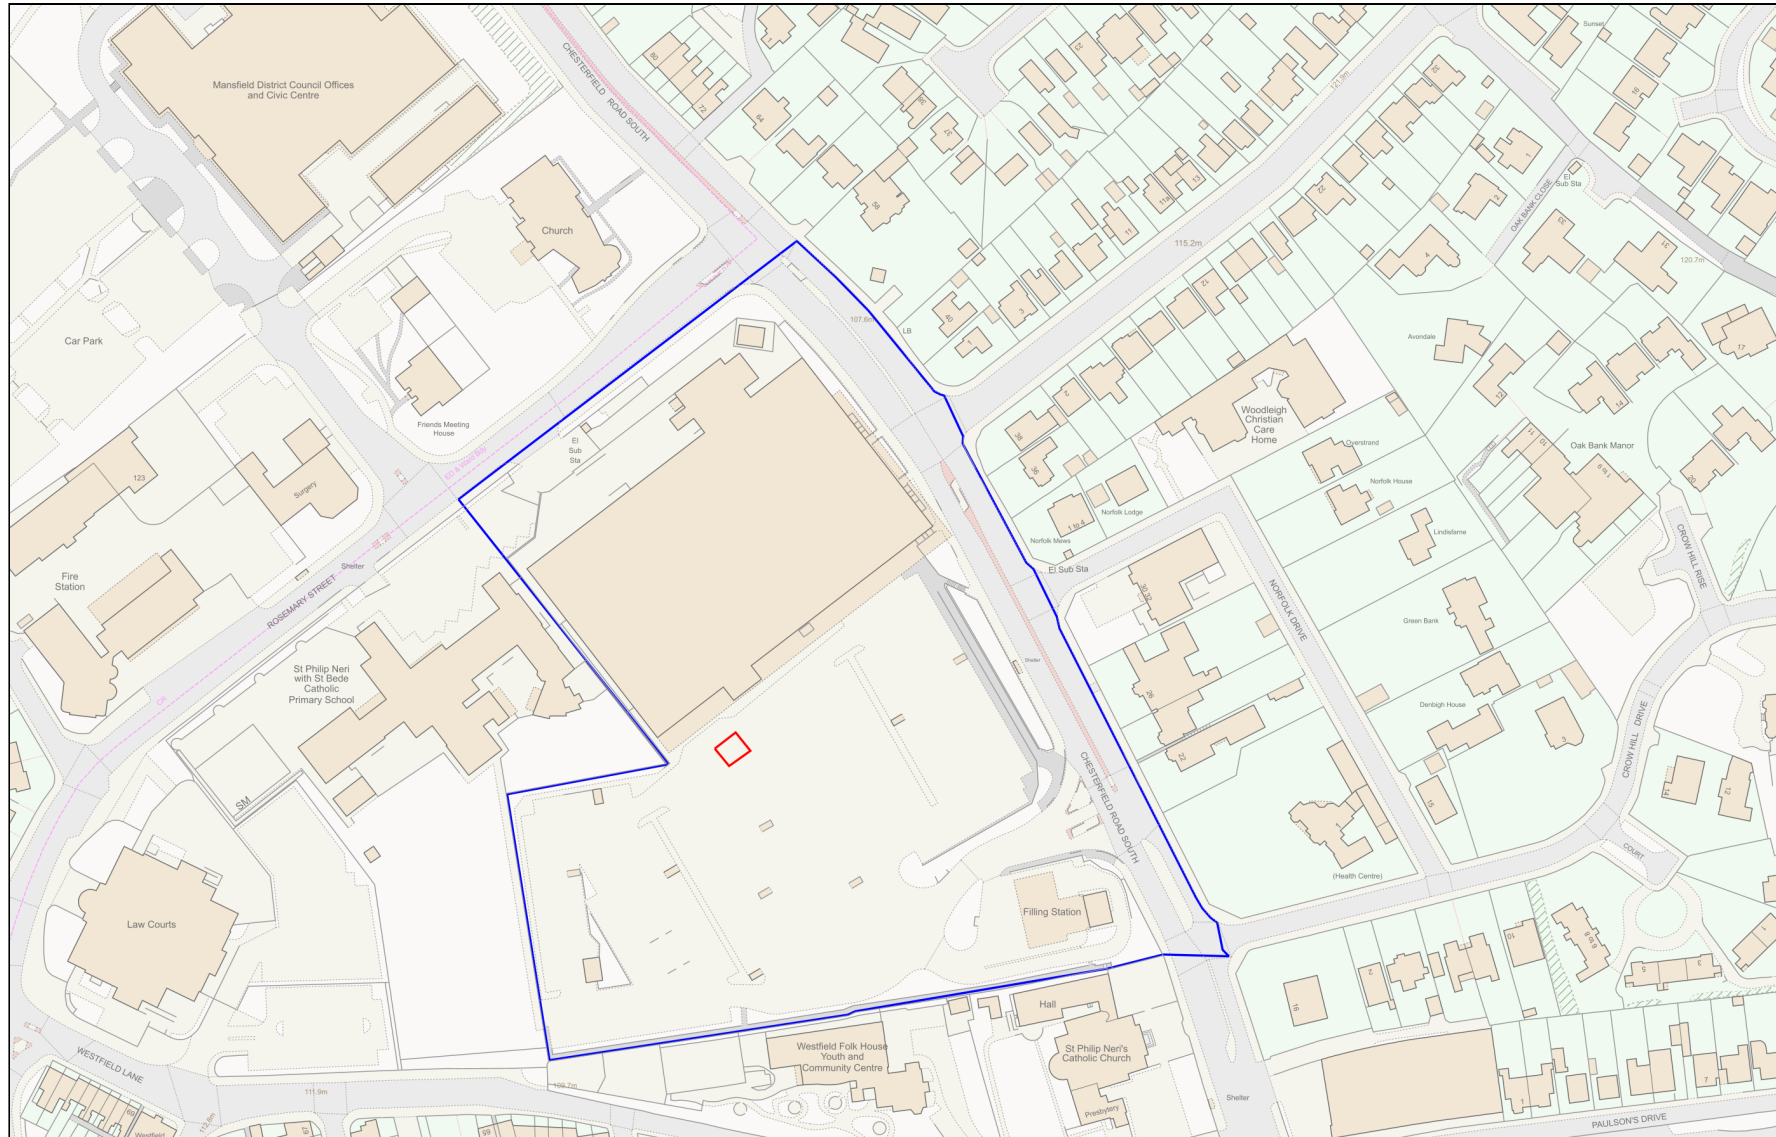

# Location Plan

Site Address: Tesco, Tesco, Chesterfield Road South, Mansfield, NG19 7TS

Date Produced: 17-Apr-2024

Scale: 1:2500 @A4

Planning Portal Reference: PP-12756112v1