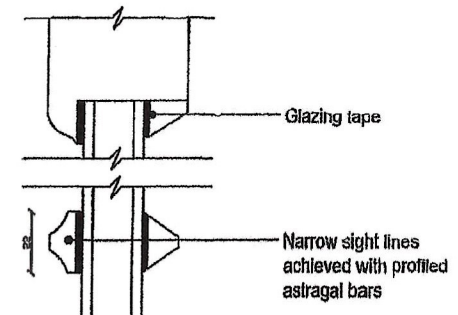

Sash Profile

BJM
BJM Ltd
BJM House
8 Baitye Street
Bradford
BD4 8AG
T: (01274) 665000
F: (01274) 667000