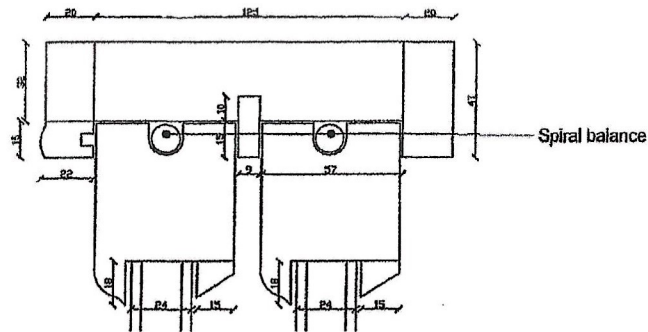

Spiral Balance