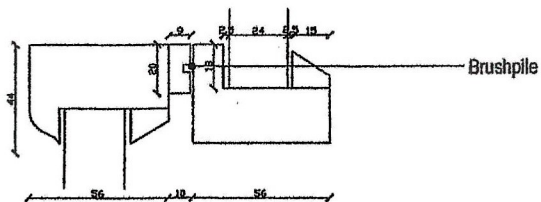

# Vertical Sliding Sash Timber Window

Scale 1:2