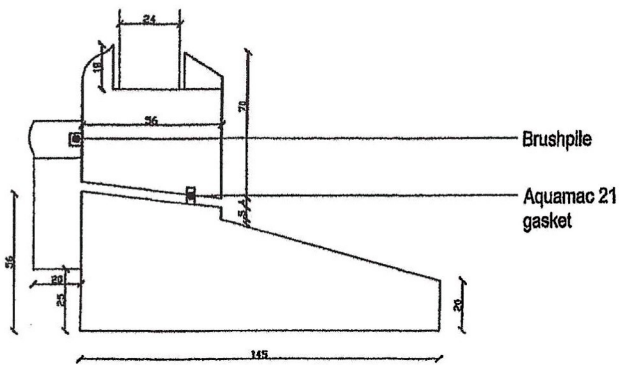

# Vertical Sliding Sash Timber Window

Scale 1:2