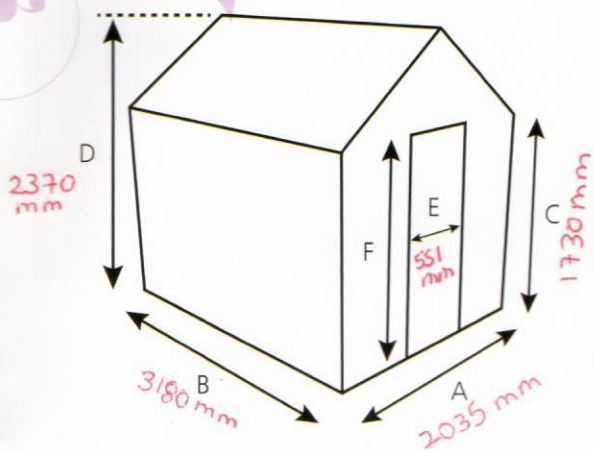

Kingfisher
Painted in Vert De Terre
 2035 x 2550mm (6'8 x 8'4)

A - Gable Width	B - Length	C - Eaves Height	D - Ridge Height	E - Door Opening	F - Door Height	No: of Vents
2035mm (6'8)	1290mm (4'3)	1730mm (5'8)	2370mm (7'9)	551mm (1'10)	1940mm (6'4)	1
2035mm (6'8)	1920mm (6'4)	1730mm (5'8)	2370mm (7'9)	551mm (1'10)	1940mm (6'4)	2
2035mm (6'8)	2550mm (8'4)	1730mm (5'8)	2370mm (7'9)	551mm (1'10)	1940mm (6'4)	2
2035mm (6'8)	3180mm (10'5)	1730mm (5'8)	2370mm (7'9)	551mm (1'10)	1940mm (6'4)	2
2035mm (6'8)	3840mm (12'7)	1730mm (5'8)	2370mm (7'9)	551mm (1'10)	1940mm (6'4)	4
2035mm (6'8)	4470mm (14'8)	1730mm (5'8)	2370mm (7'9)	551mm (1'10)	1940mm (6'4)	4
2035mm (6'8)	5100mm (16'9)	1730mm (5'8)	2370mm (7'9)	551mm (1'10)	1940mm (6'4)	4
2035mm (6'8)	5730mm (18'10)	1730mm (5'8)	2370mm (7'9)	551mm (1'10)	1940mm (6'4)	4
2035mm (6'8)	6360mm (20'10)	1730mm (5'8)	2370mm (7'9)	551mm (1'10)	1940mm (6'4)	4