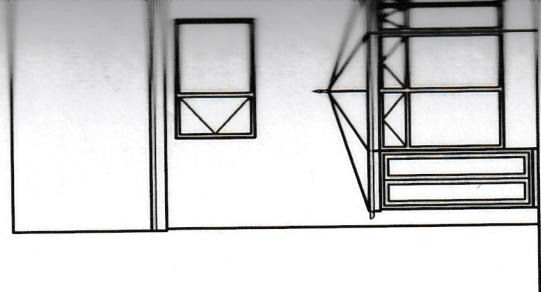

PROPOSED SIDE ELEVATION

EXISTING SIDE ELEVATION

EXISTING SIDE ELEVATION

FRONT ELEVATION

EXISTING FRONT ELEVATION

2 The Oaks, Sutton, St.Helens, Merseyside WA9 4XW
(01744)816583 or 07973 208 638

Project

72 LINDENS

Title

Proposed Plans & Elevations

Drg No 20/020

Scale 1:50 & 1:100