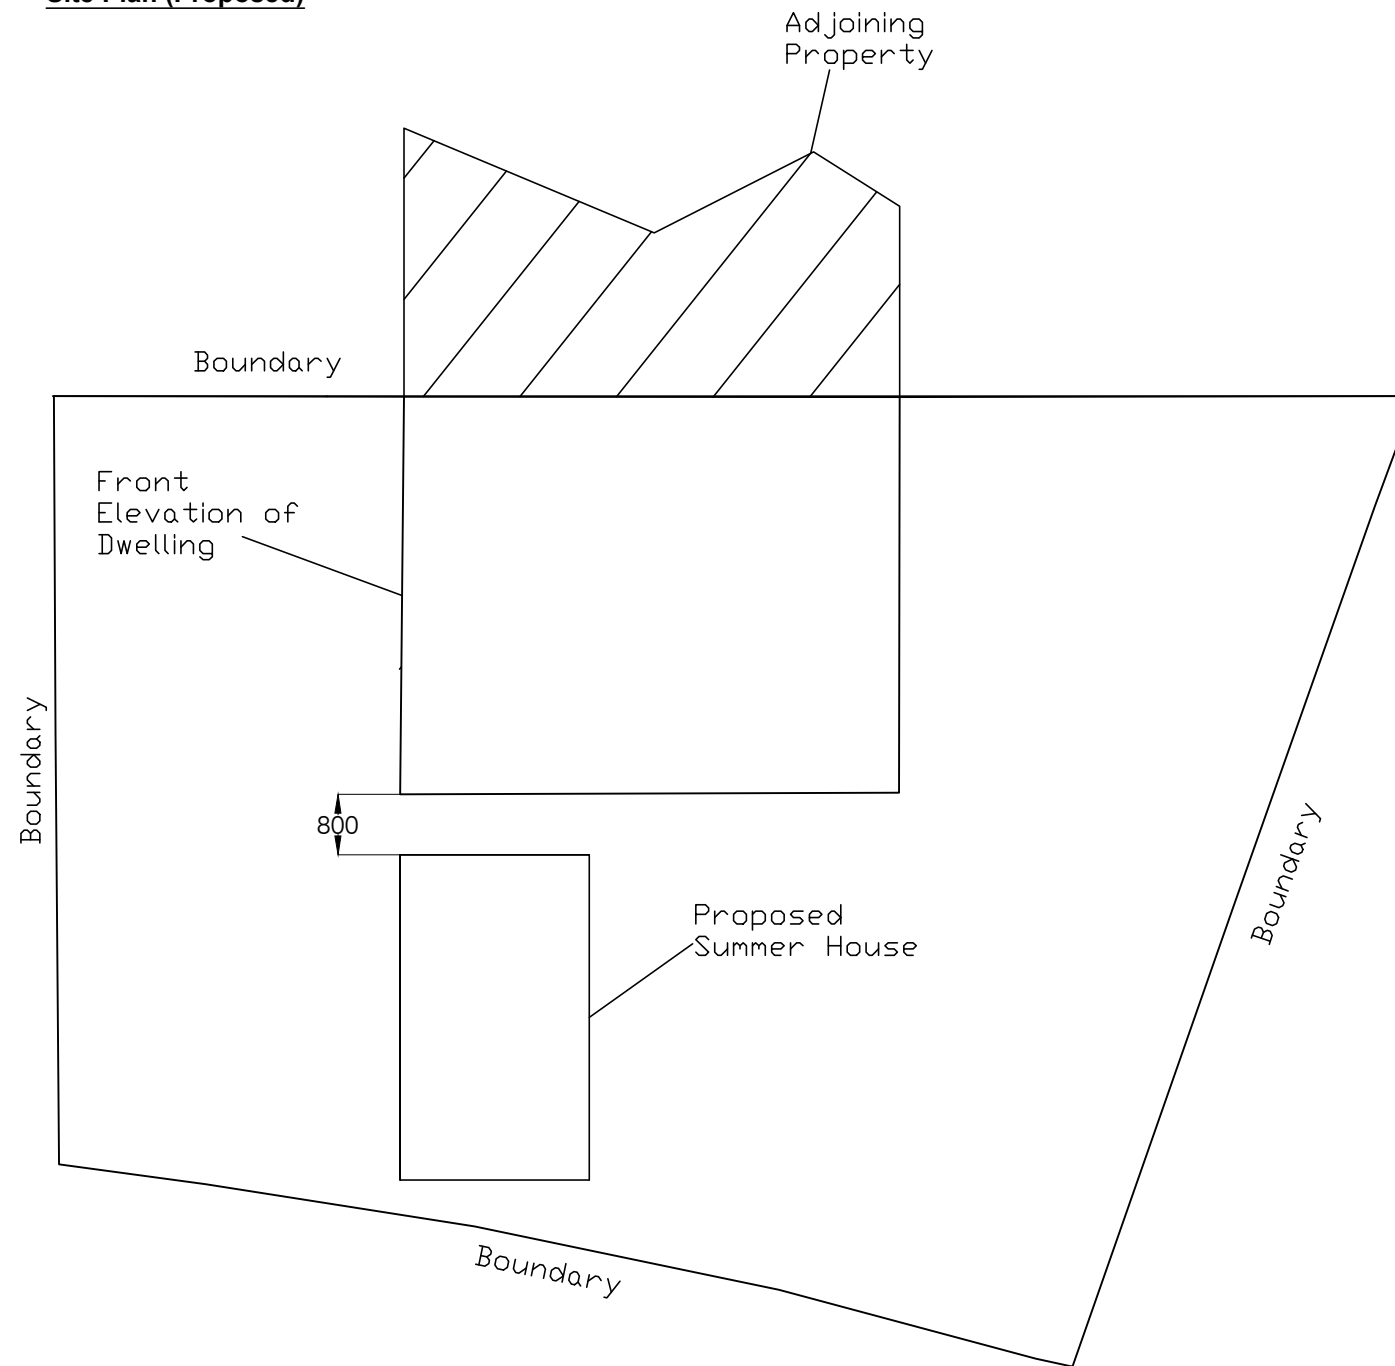

Site Plan (Proposed)

No.	DATE	AMENDMENT DETAILS	CHECKED BY	DRAWN BY
REVISIONS				
			PJL PLANS	
PROJECT TITLE				
Proposed Outbuilding at 43, Kingsmede, Blackpool. FY4 3NN.				
DRAWING TITLE				
Elevations, Floor Plans and Site Plans Issued for Planning				
DRAWN BY		PROJECT No.		
P. Lewis				
CHECKED BY		DRAWING No.		
PJL				3
DATE				
14/04/24				
SCALE @ A3		SHEET No.		REVISION :
1:100				0
CLIENT No.				
Ms Xuereb				