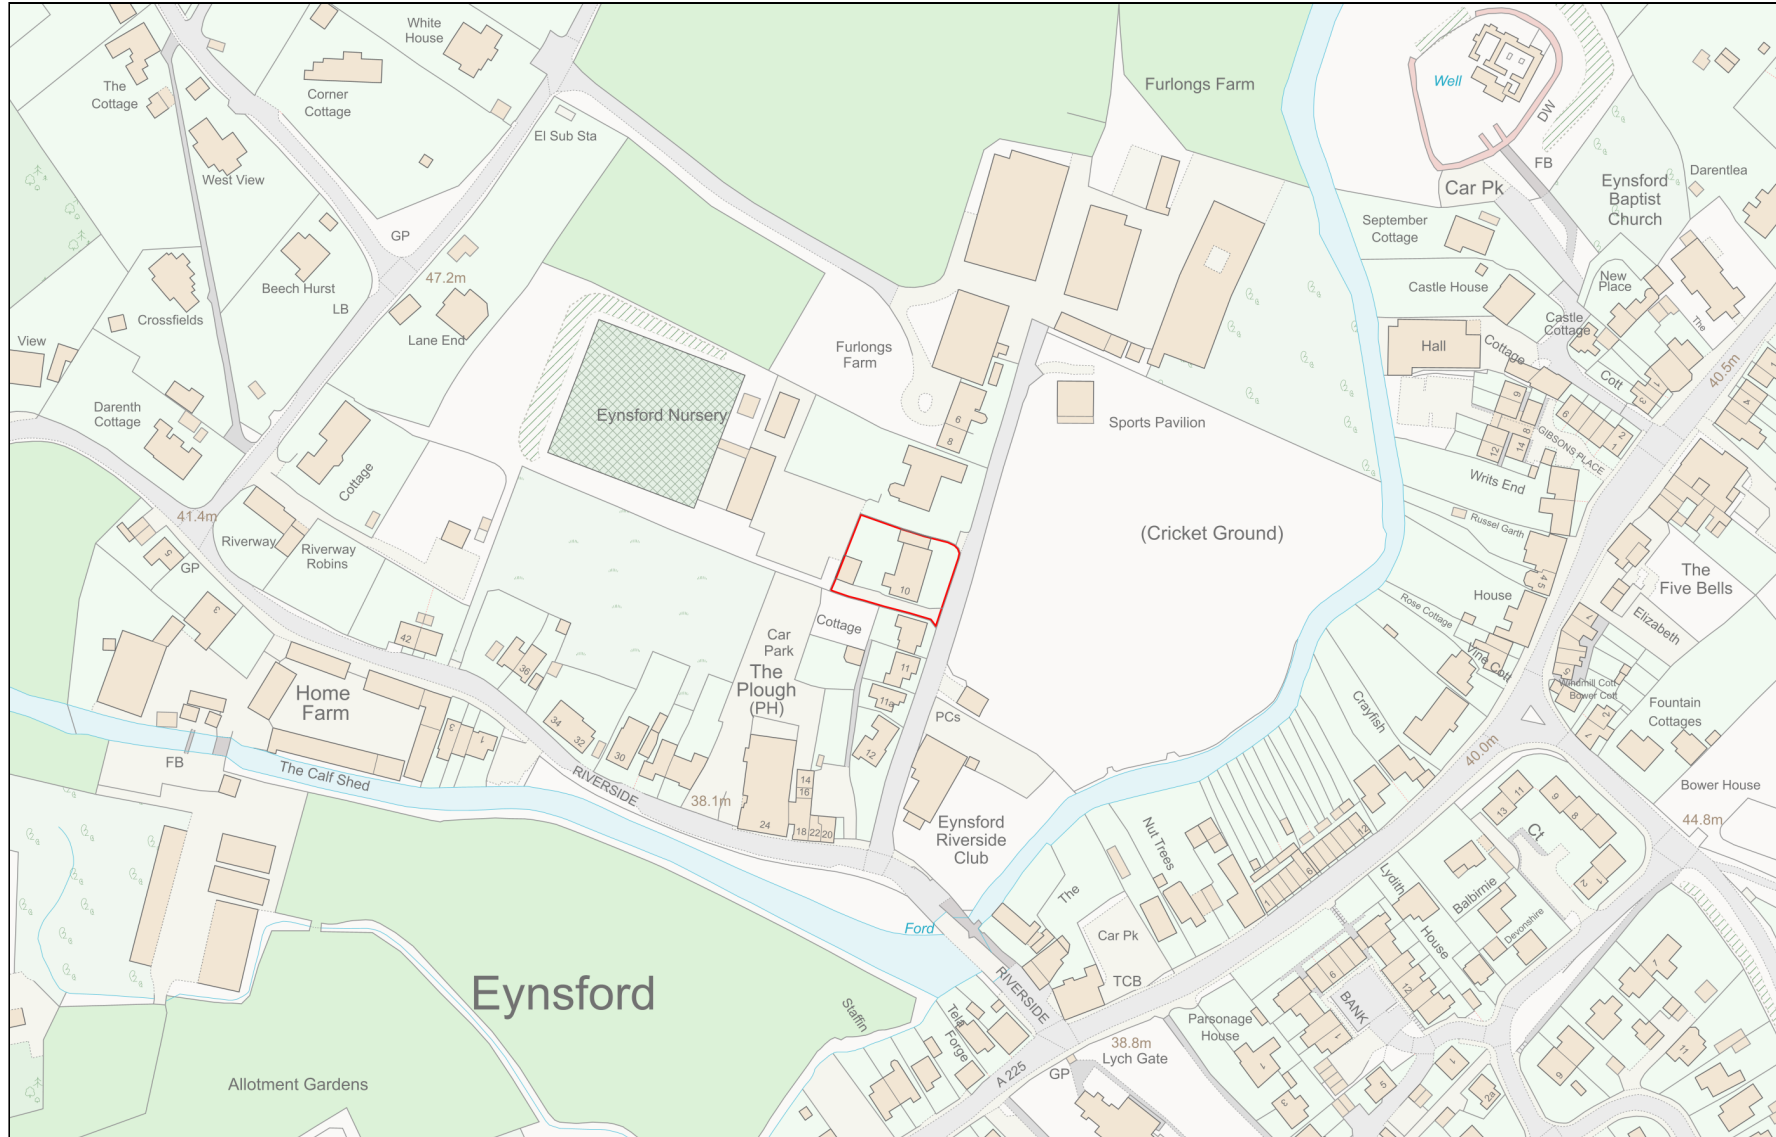

# Location Plan

Site Address: The Willows, 10, Riverside, Eynsford, DA4 0AE

Date Produced: 21-Mar-2024

Scale: 1:2500 @A4

Planning Portal Reference: PP-12902781v1