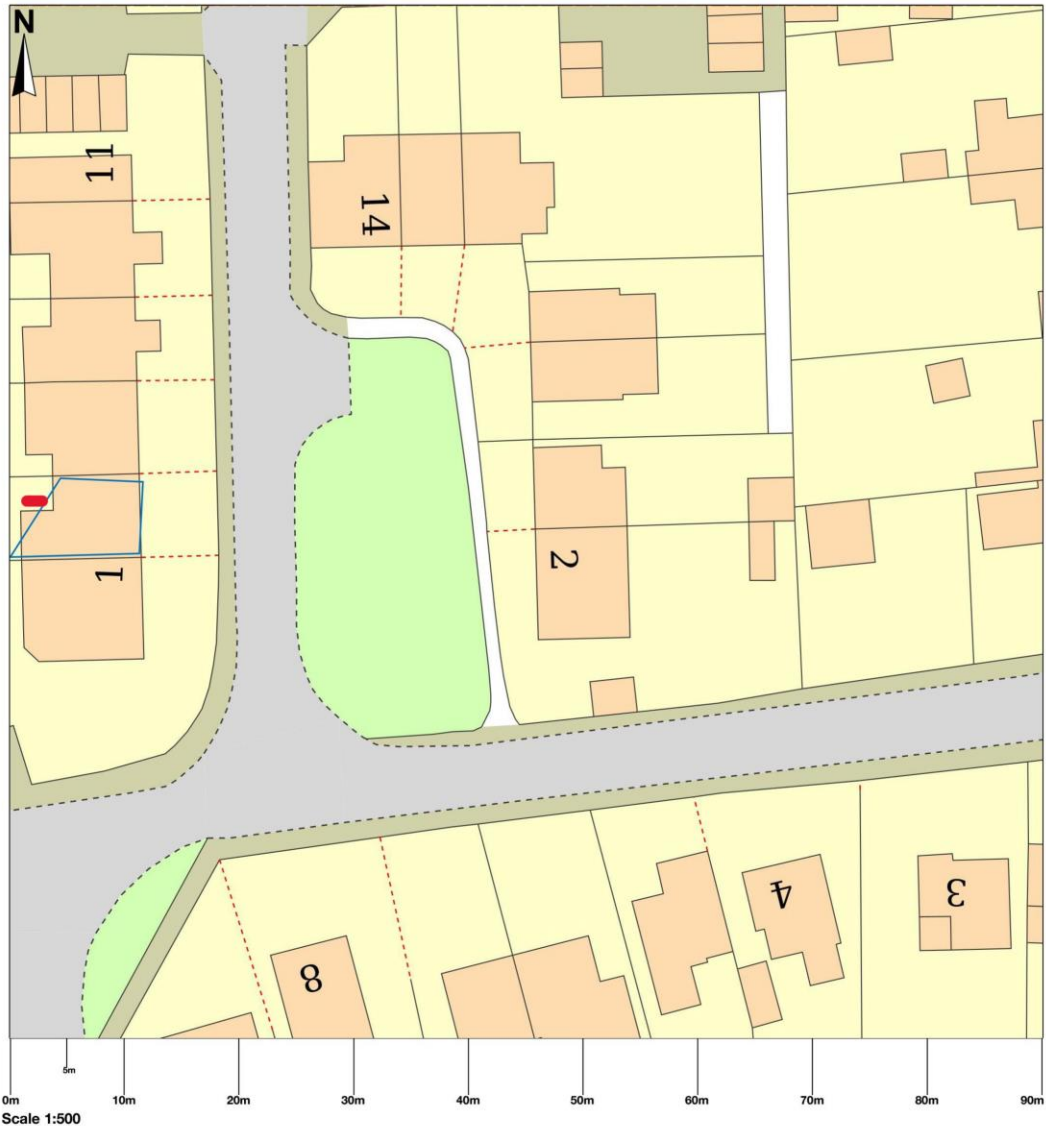

**UK  
Planning  
Maps**

 Proposed location of Airsource heat pump

### 3 Broadfields Close, Gislingham, Eye, IP23 8HY

© Crown copyright and database rights 2024 OS 100054135. Map area bounded by: 607402,271560 607492,271650. Produced on 14 March 2024 from the OS National Geographic Database. Supplied by UKPlanningMaps.com. Unique plan reference: b90e/uk/1073391/1445376