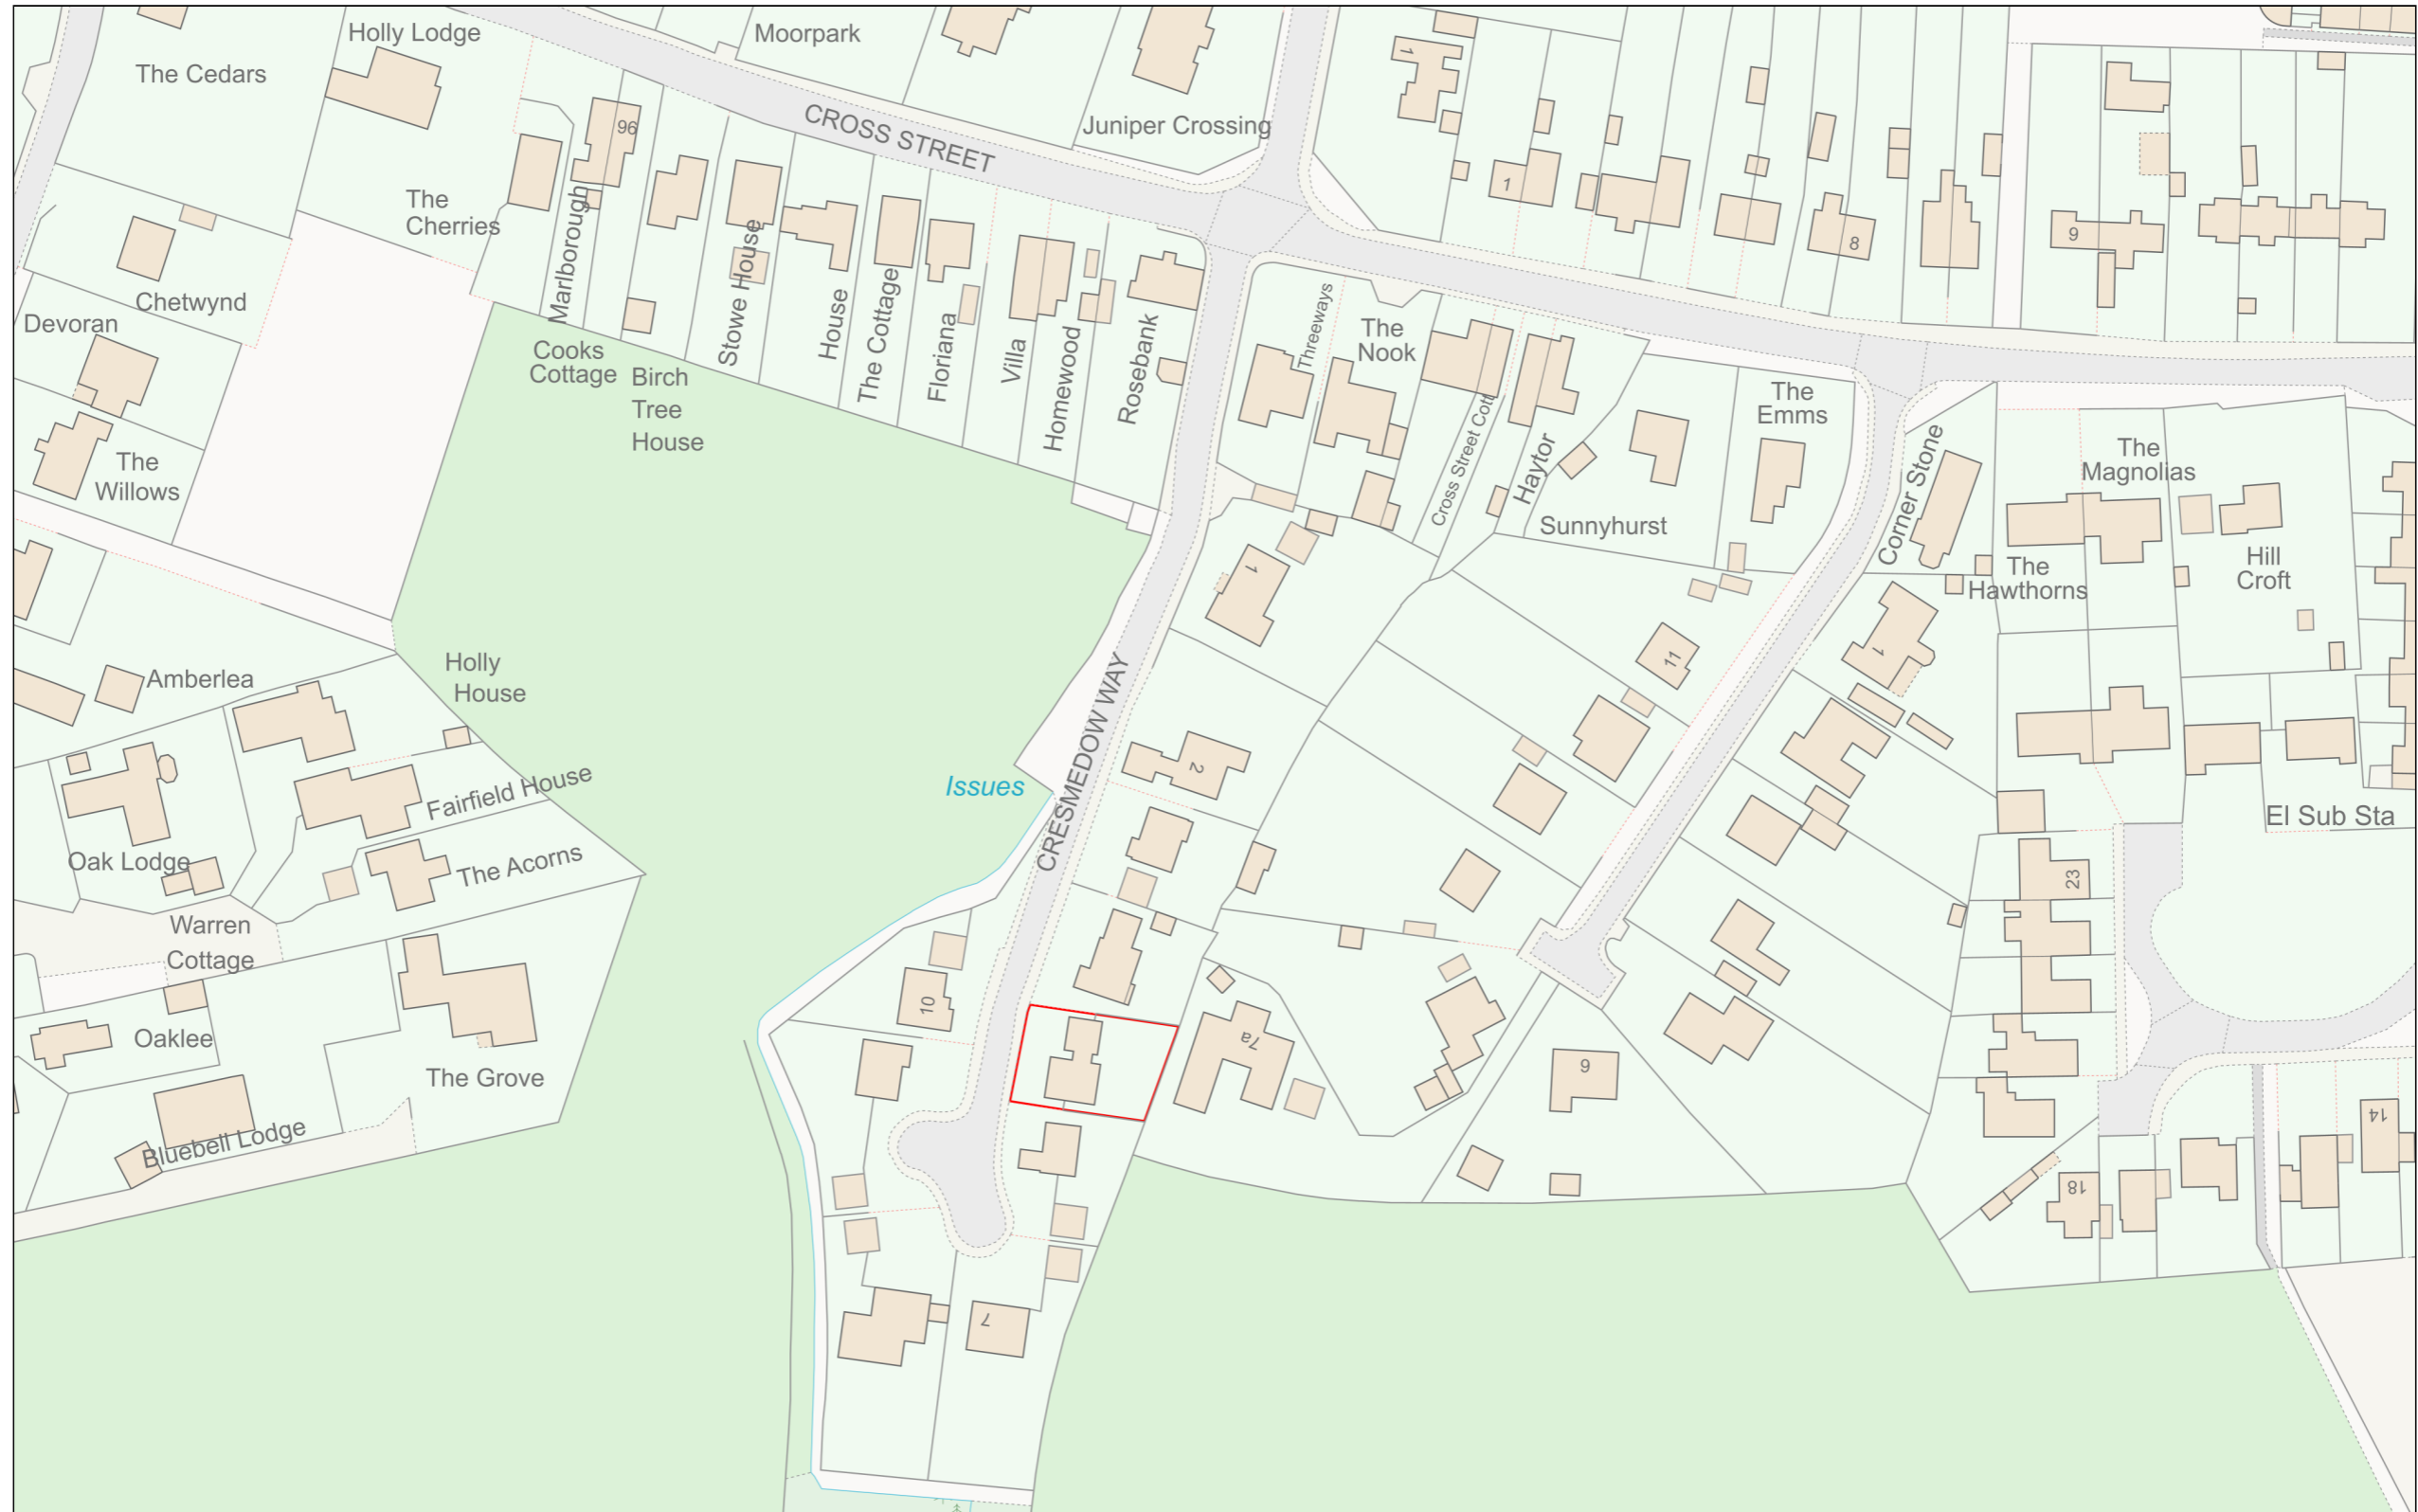

Location Plan

Site Address: 5, Cresmedow Way, Elmswell, IP30 9GL

Date Produced: 16-Apr-2024

Scale: 1:1250 @A3

Planning Portal Reference: PP-12938298v1