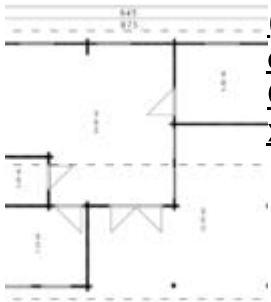

summerhouse24

[\(https://summerhouse24.co.uk/\)](https://summerhouse24.co.uk/)

+1

Menu

Technical drawings:

[groundplan.jpg](https://summerhouse24.co.uk/wp-content/uploads/2017/10/Log-Cabin-Hansa-Holiday-B-42m2-7-x-9m-70mm-groundplan.jpg)