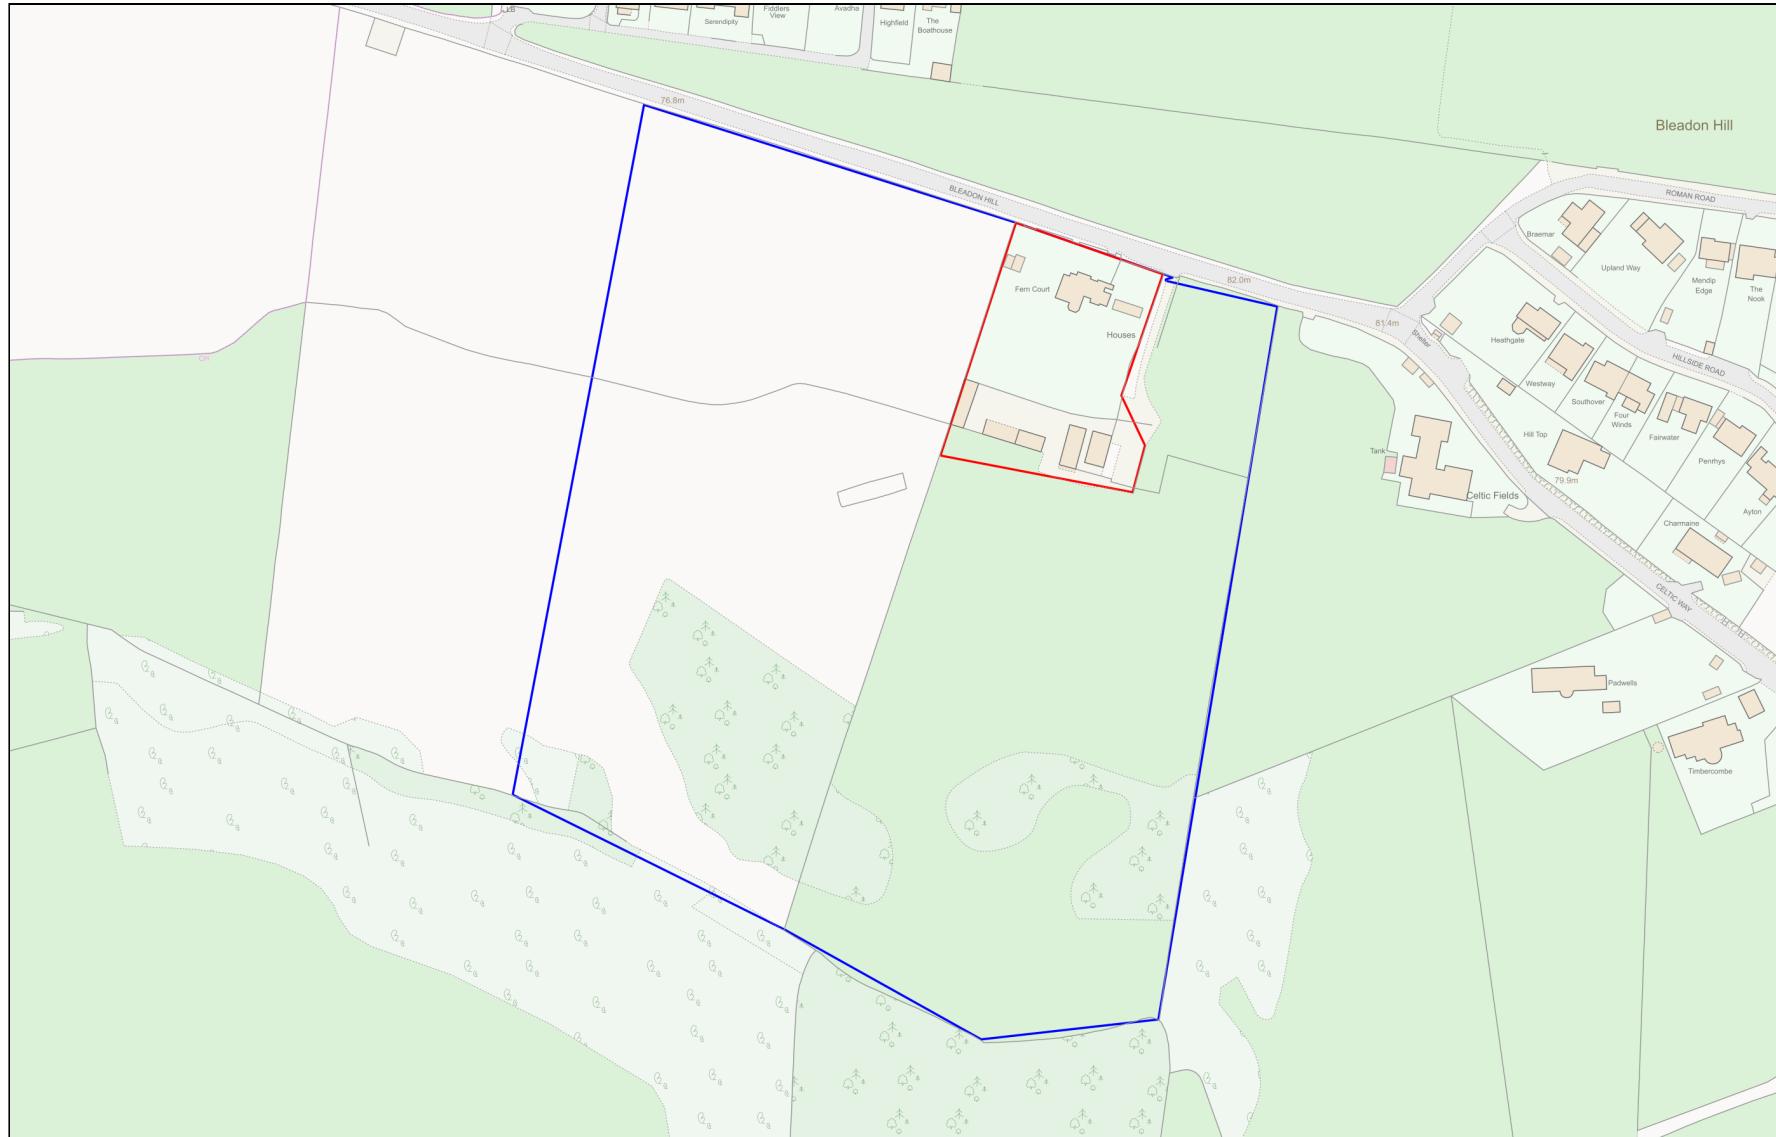

Location Plan

Site Address: Fern Court, Bleadon Hill, Weston-super-mare, BS24 9JX

Date Produced: 20-Nov-2023

Scale: 1:2500 @A4

Planning Portal Reference: PP-12599582v1