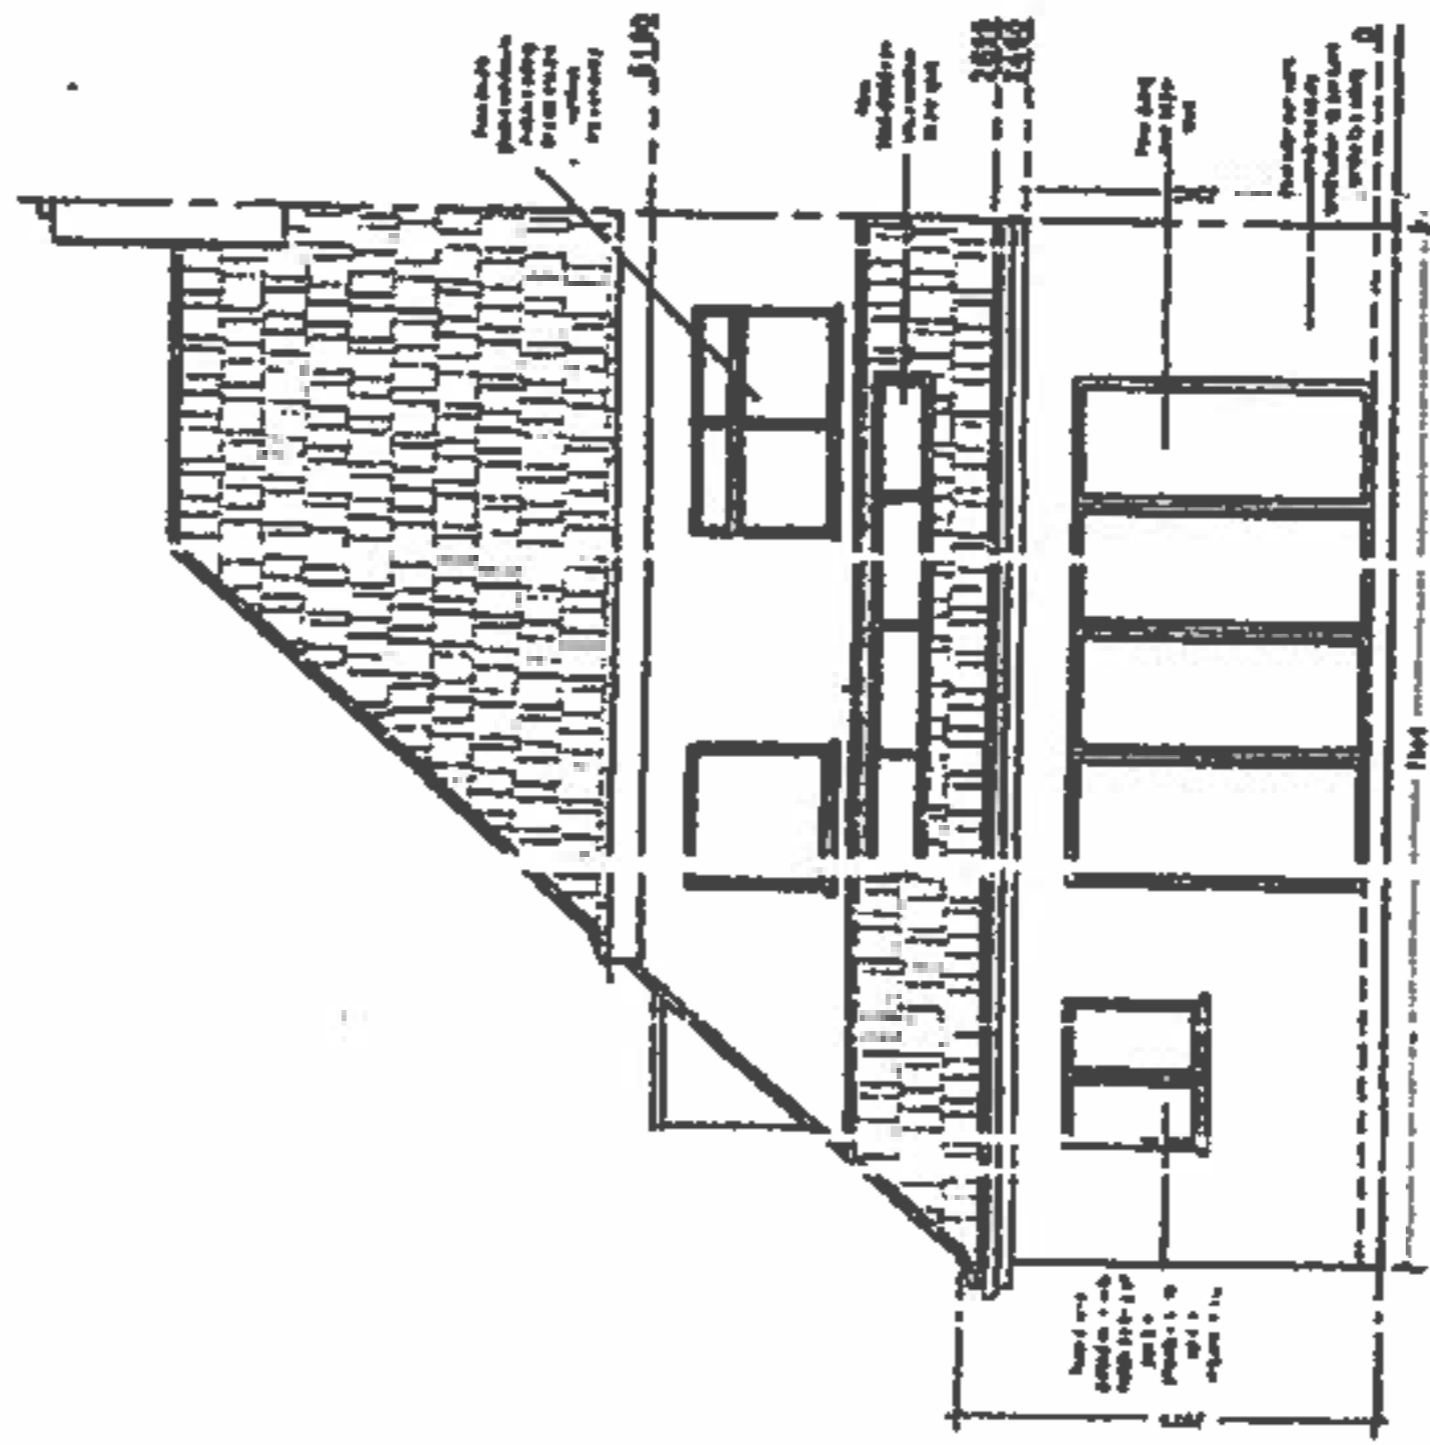

**ENSLING**  
**North Elevation**  
 Scale 1:50

**ENSLING**  
**South Elevation**  
 Scale 1:50

**Proposed West Elevation**  
 Scale 1:50  
 PROPOSED MILLUM STAINED GLASS

**7** **rkiplan**

74 Cardiff Road,  
 CF15 7CE  
 enquiries: @ArkiPlan.co.uk

client:  
 55 Woodborough Road,  
 Whitcombe,  
 North Somerset  
 BS25 1AG

job:  
 WOODBOROUGH DRIVEWAY  
 date:  
 27 April 2016  
 scale:  
 As Shown @ A1

drawing title:  
 As Shown  
 drawing number:  
 10-0270-004