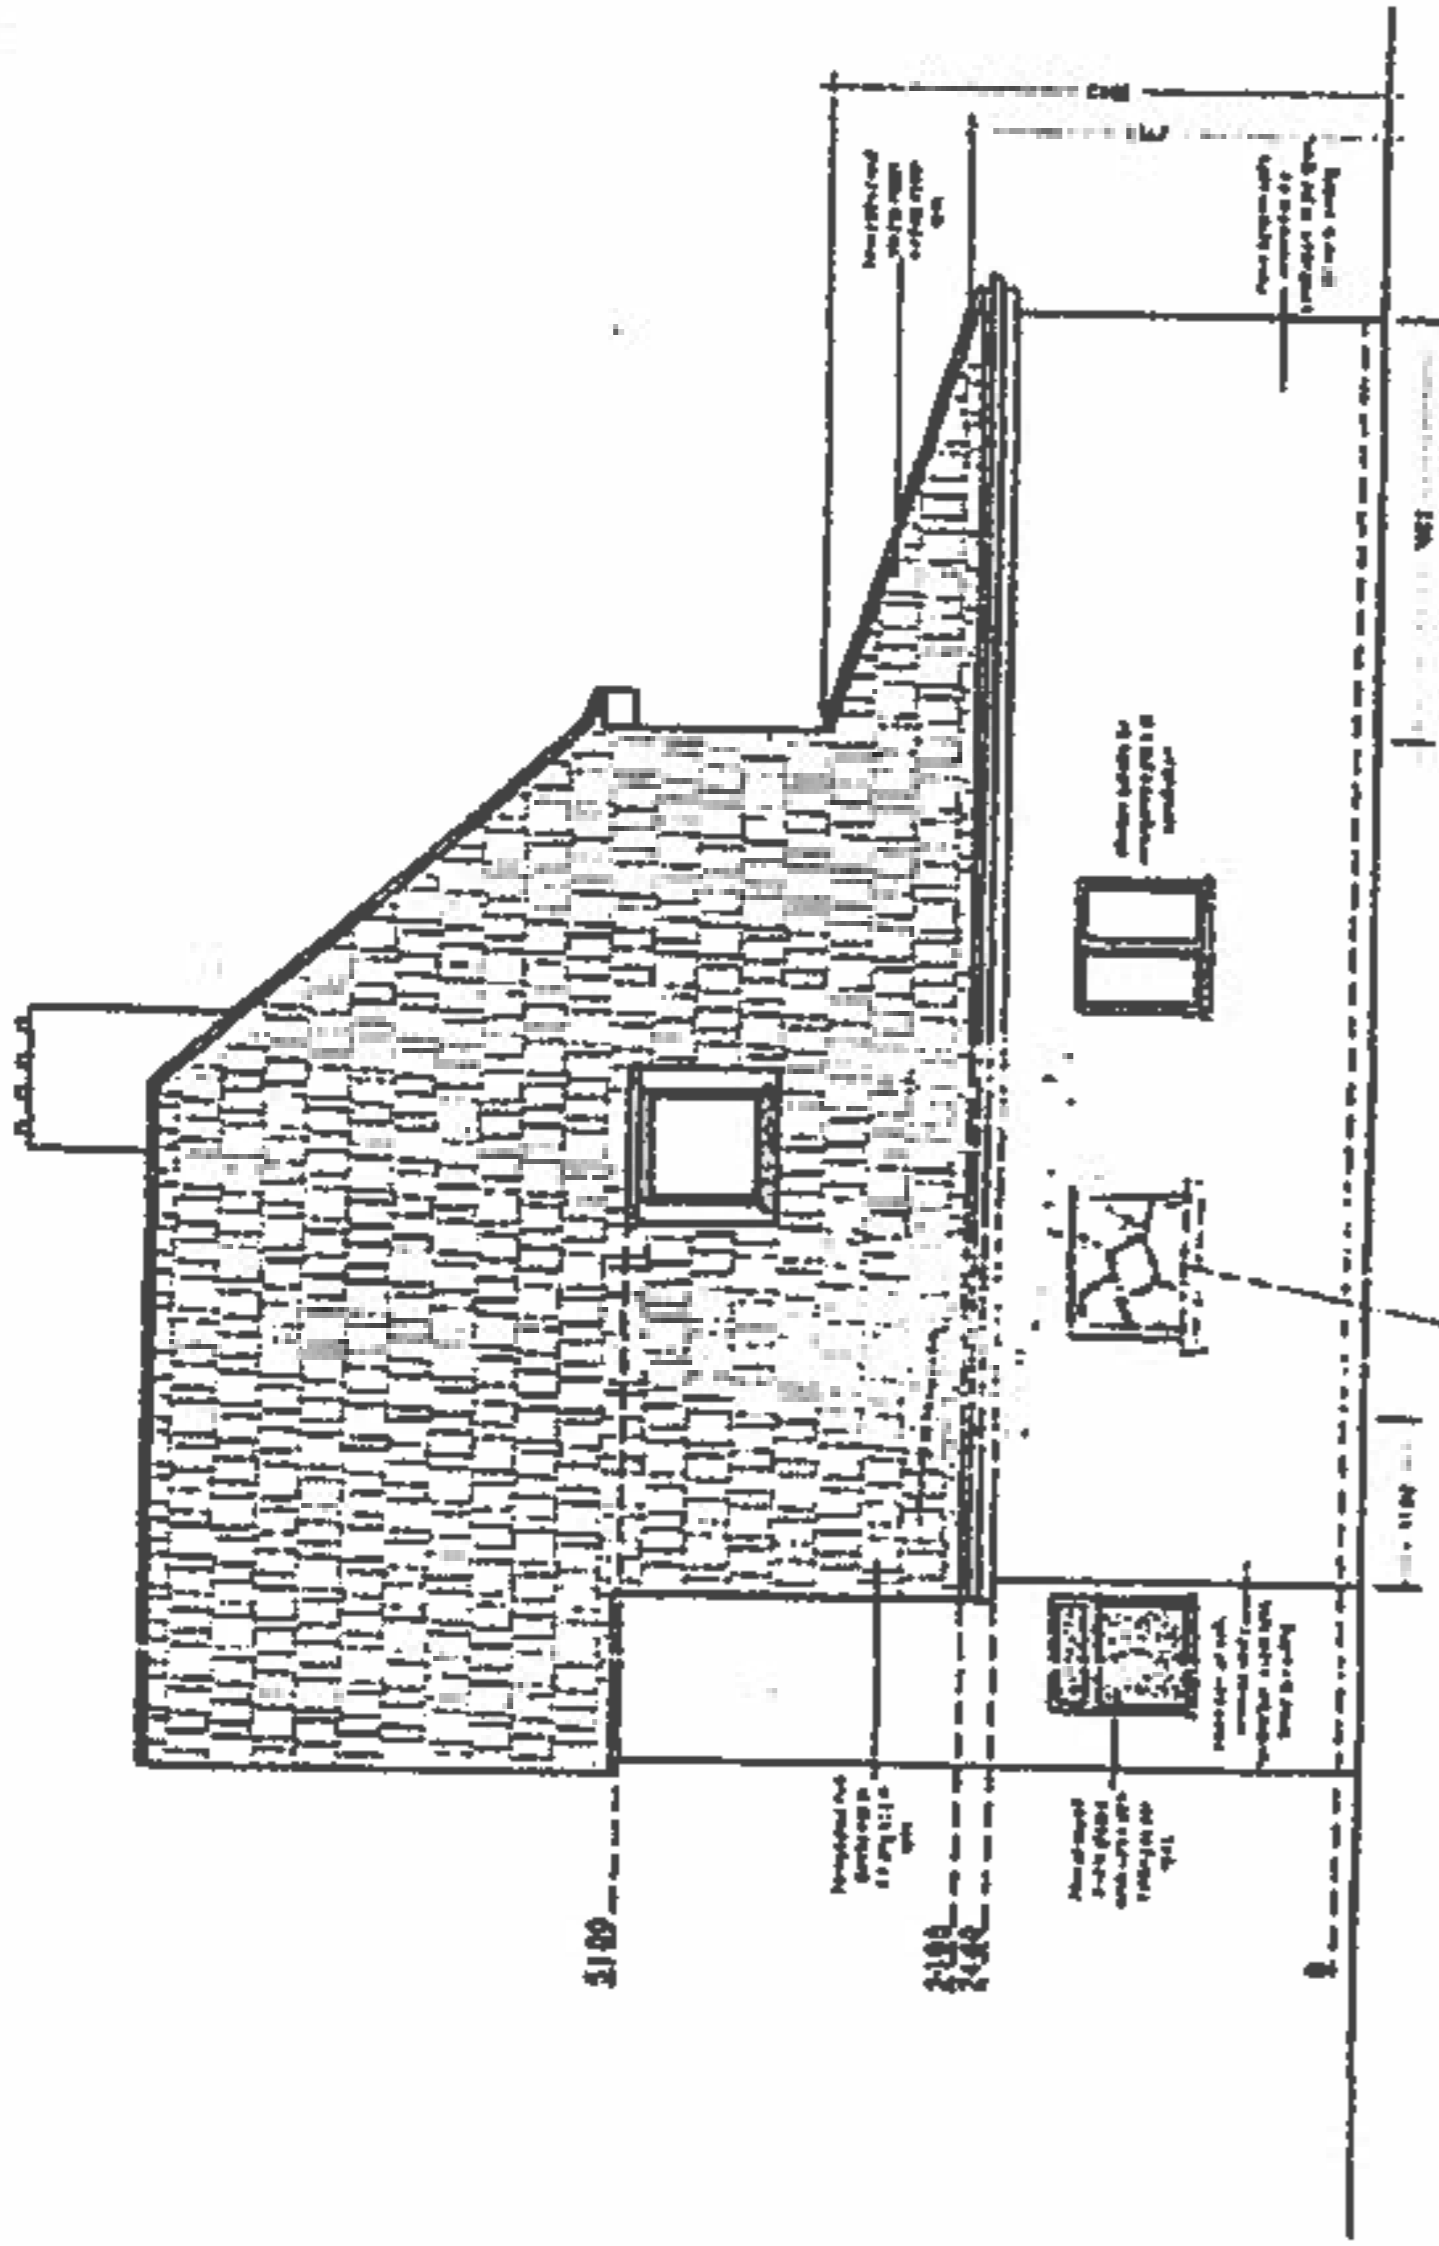

**ENSLING**  
**North Elevation**  
 Scale 1:50

**ENSLING**  
**South Elevation**  
 Scale 1:50

**Proposed West Elevation**  
 Scale 1:50  
 PROPOSED MILLUM STAINED GLASS

**7** **rkiplan**

74 Cardiff Road,  
 CF15 7CE  
 enquiries: @ArkiPlan.co.uk

client:  
 55 Woodborough Road,  
 Whitcombe,  
 North Somerset  
 BS25 1AG

job:  
 WOODBOROUGH DRIVEWAY  
 date:  
 27 April 2016  
 scale:  
 As Shown @ A1

drawing title:  
 As Shown  
 drawing number:  
 10-0270-004