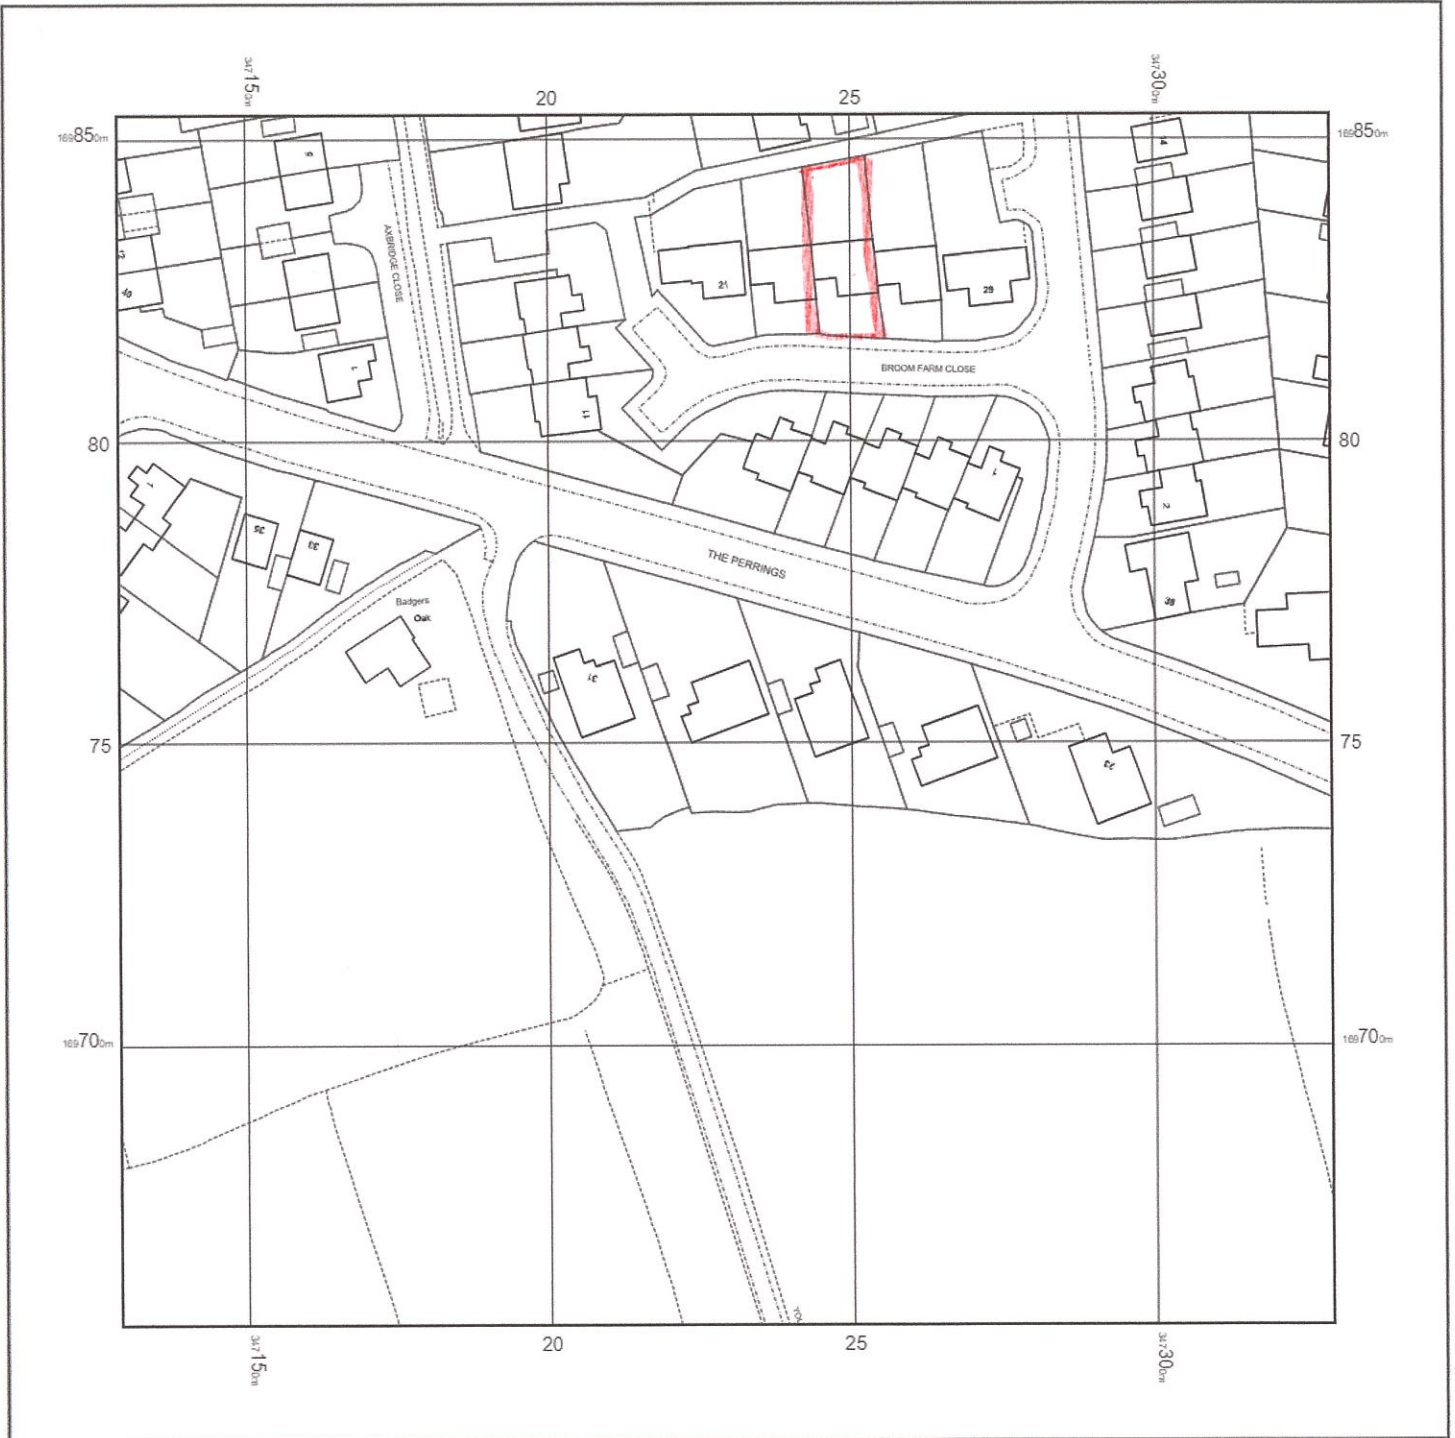

North
25m

Scale 1:1250

© Crown copyright and database rights 2017 Ordnance Survey 100048957. The representation of road, track or path is no evidence of a boundary or right of way. The representation of features as lines is no evidence of a property boundary.

Supplied by: www.ukmapcentre.com
Serial No: 116161
Centre Coordinates: 347229, 169754
Production Date: 24/05/2017 13:05:26