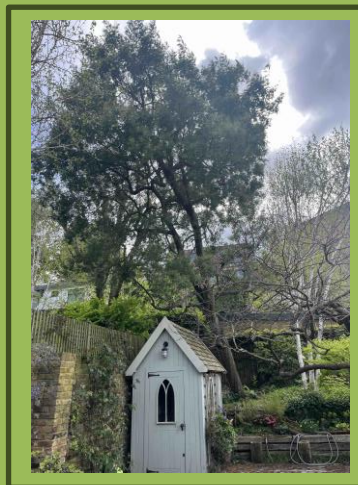

Sketch Plan
9 Diamond Terrace, Greenwich, SE10 8QN

Statement of work:

T1 Mimosa - Rear garden: Tree has a pronounced lean that has drastically increased in the last two years (before and after photos provided to demonstrate the extent of the lean) - To carefully section fell as close to ground level as possible.