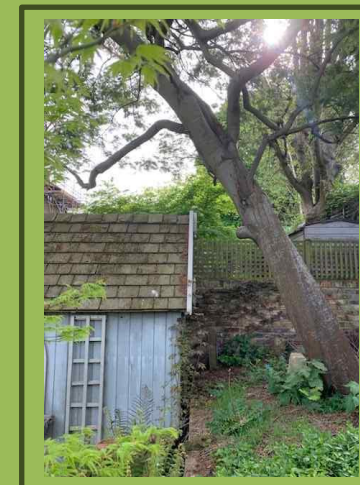

Sketch Plan
9 Diamond Terrace, Greenwich, SE10 8QN

Statement of work:

T1 Mimosa - Rear garden: Tree has a pronounced lean that has drastically increased in the last two years (before and after photos provided to demonstrate the extent of the lean) - To carefully section fell as close to ground level as possible.