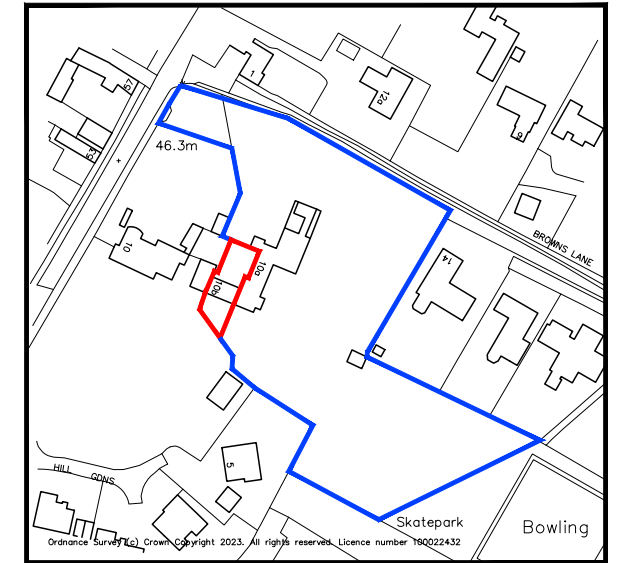

site plan 1:200

NORTH
location plan 1:2500

B	15.04.2024	Information added as requested by planners	SM
A	14.03.2024	Updated following client comment	SM

Rev	Date	Description	By
-----	------	-------------	----

Project No:	Dwg No:	Revision:	Scale:
23017	(08)01	B	1:2500/1:200

Drawn:	Date:	Status:
SM	26.02.2024	SCHEME DESIGN