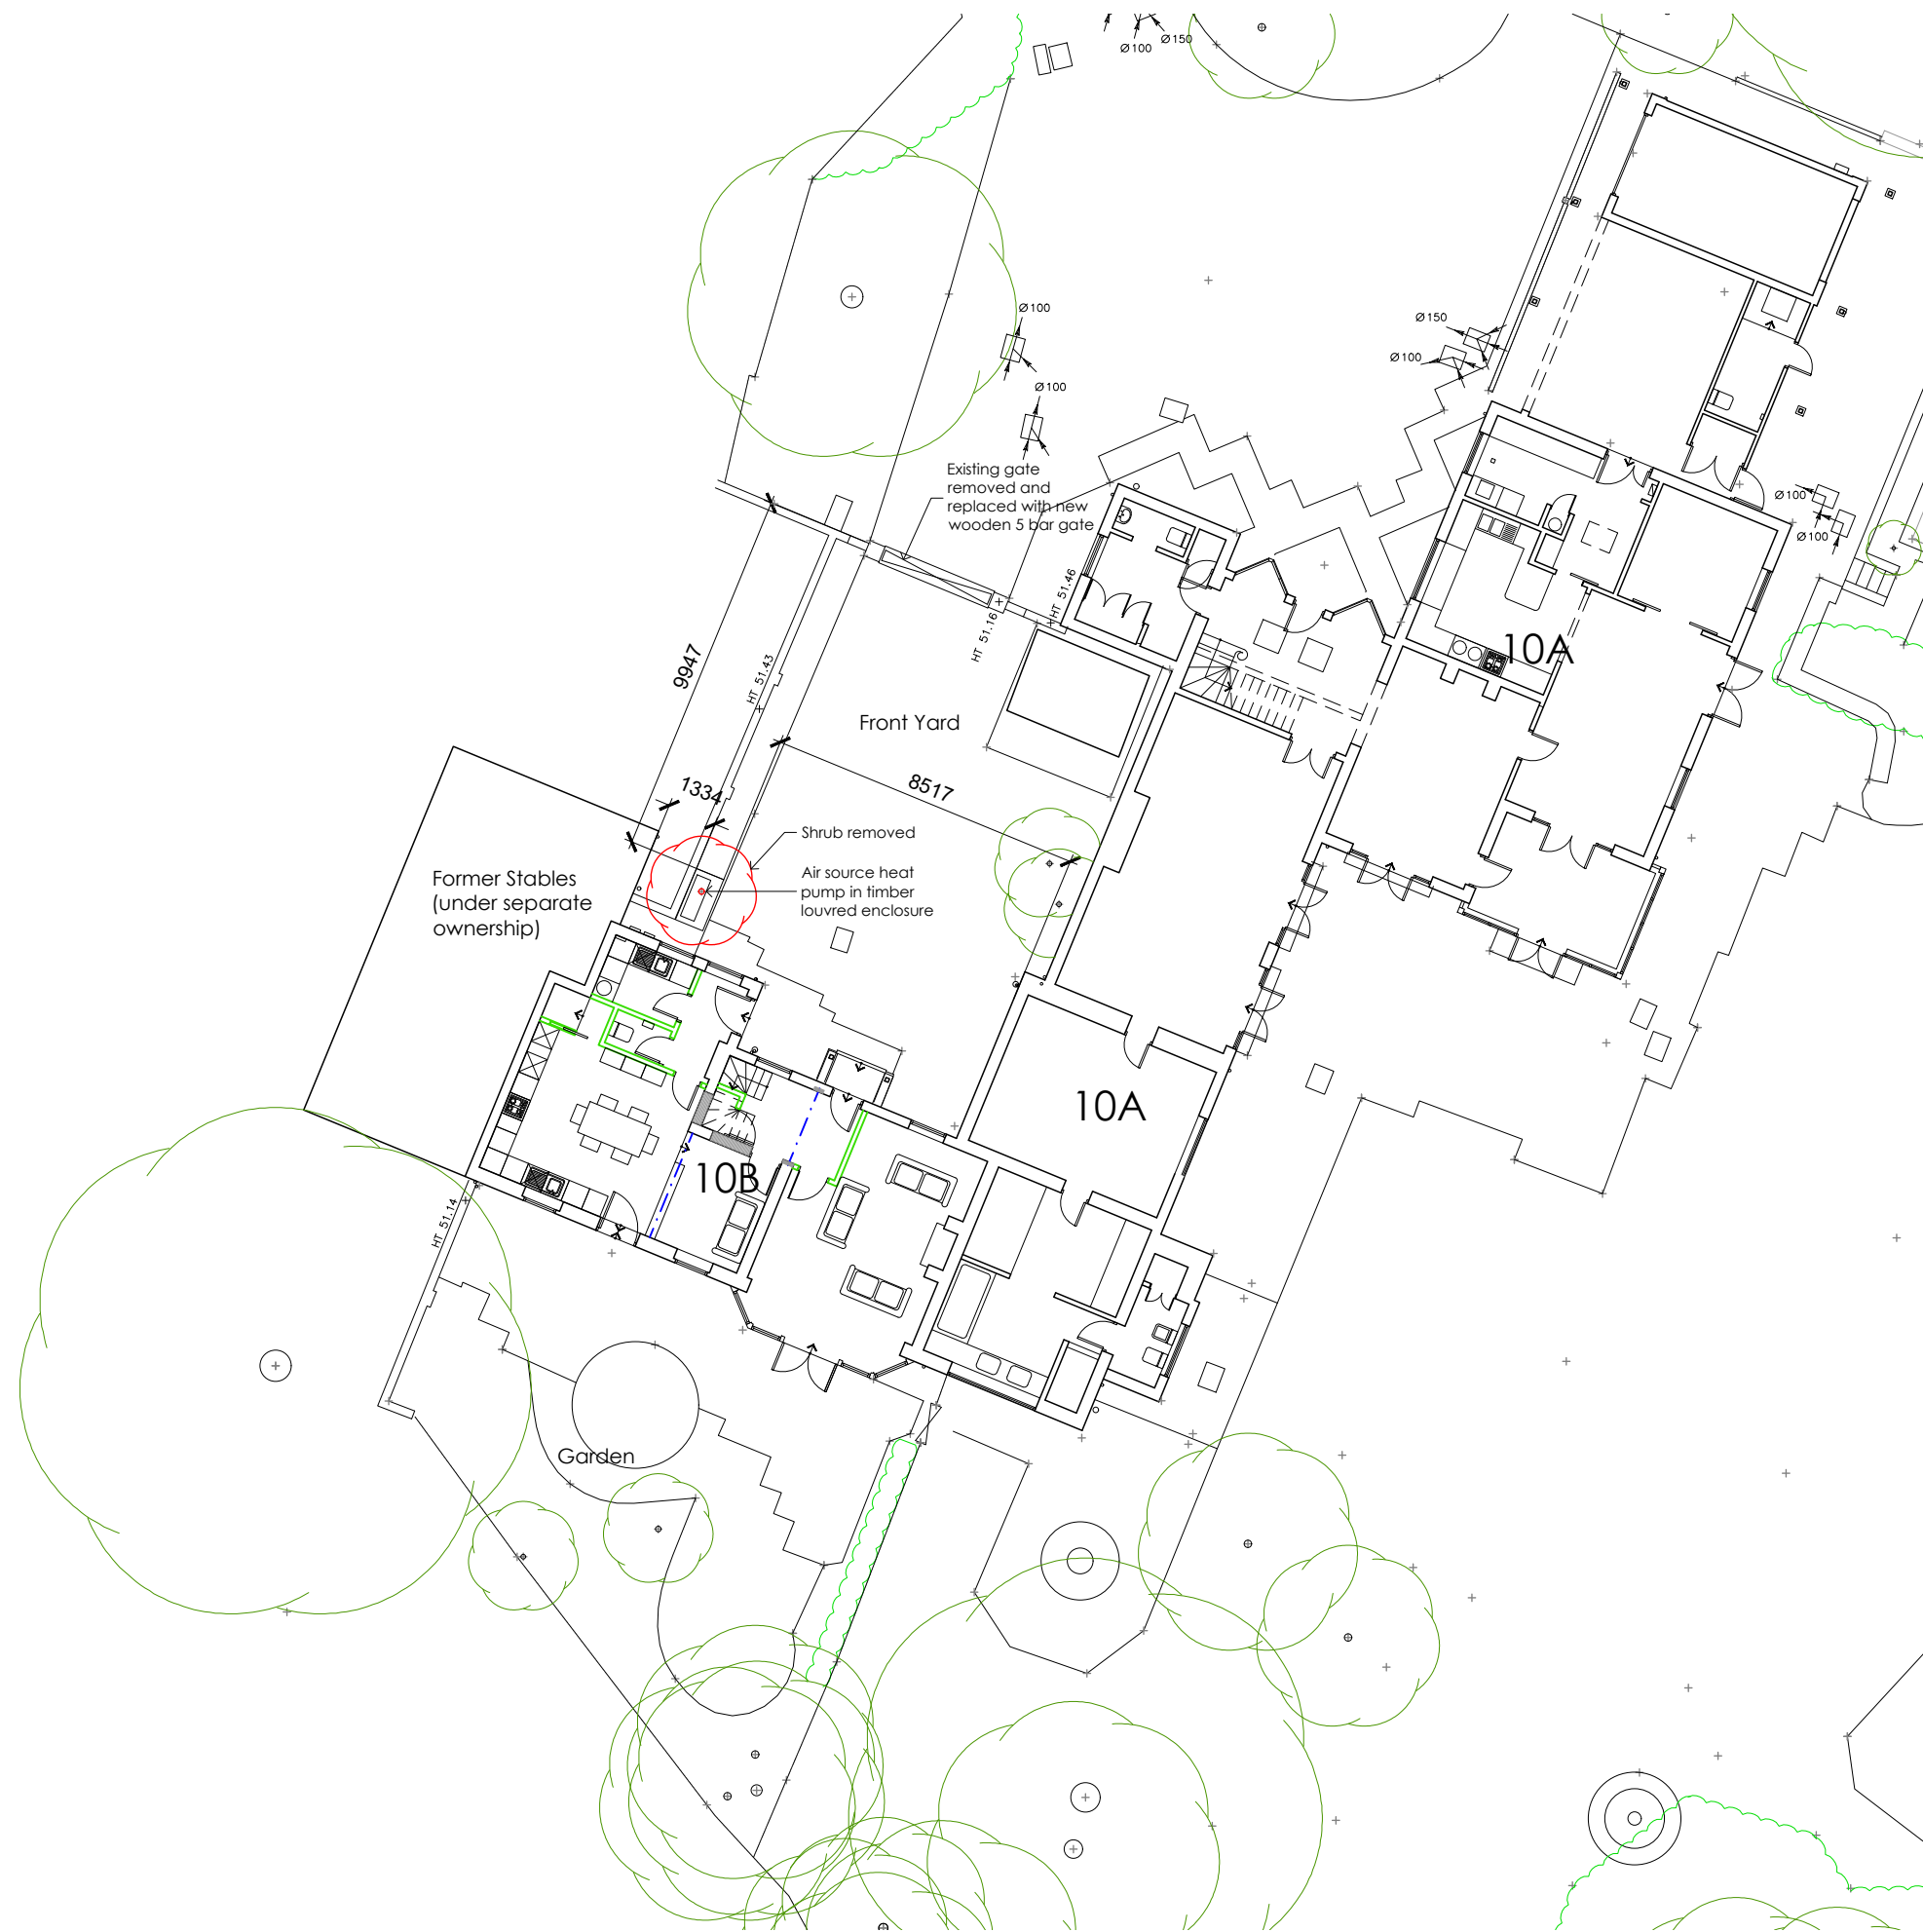

site plan 1:200

NORTH
location plan 1:2500

B	15.04.2024	Information added as requested by planners	SM
A	14.03.2024	Updated following client comment	SM

Rev	Date	Description	By
-----	------	-------------	----

Project No:	Dwg No:	Revision:	Scale:
23017	(08)01	B	1:2500/1:200

Drawn:	Date:	Status:
SM	26.02.2024	SCHEME DESIGN