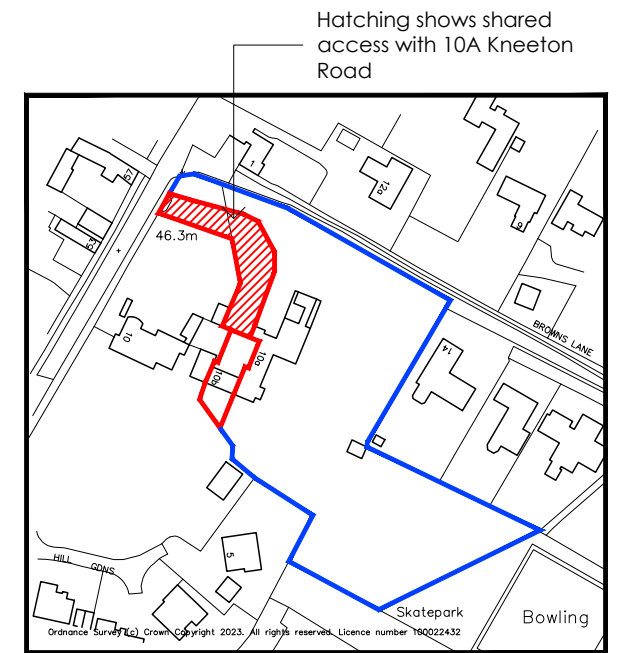

site plan 1:200

NORTH
location plan 1:2500

C	18.04.2024	Red line amended	SM
B	15.04.2024	Information added as requested by planners	SM
A	14.03.2024	Updated following client comment	SM

Rev	Date	Description	By
-----	------	-------------	----

Project No:	Dwg No:	Revision:	Scale:
23017	(08)01	C	1:2500/1:200

Drawn:	Date:	Status:
SM	26.02.2024	SCHEME DESIGN