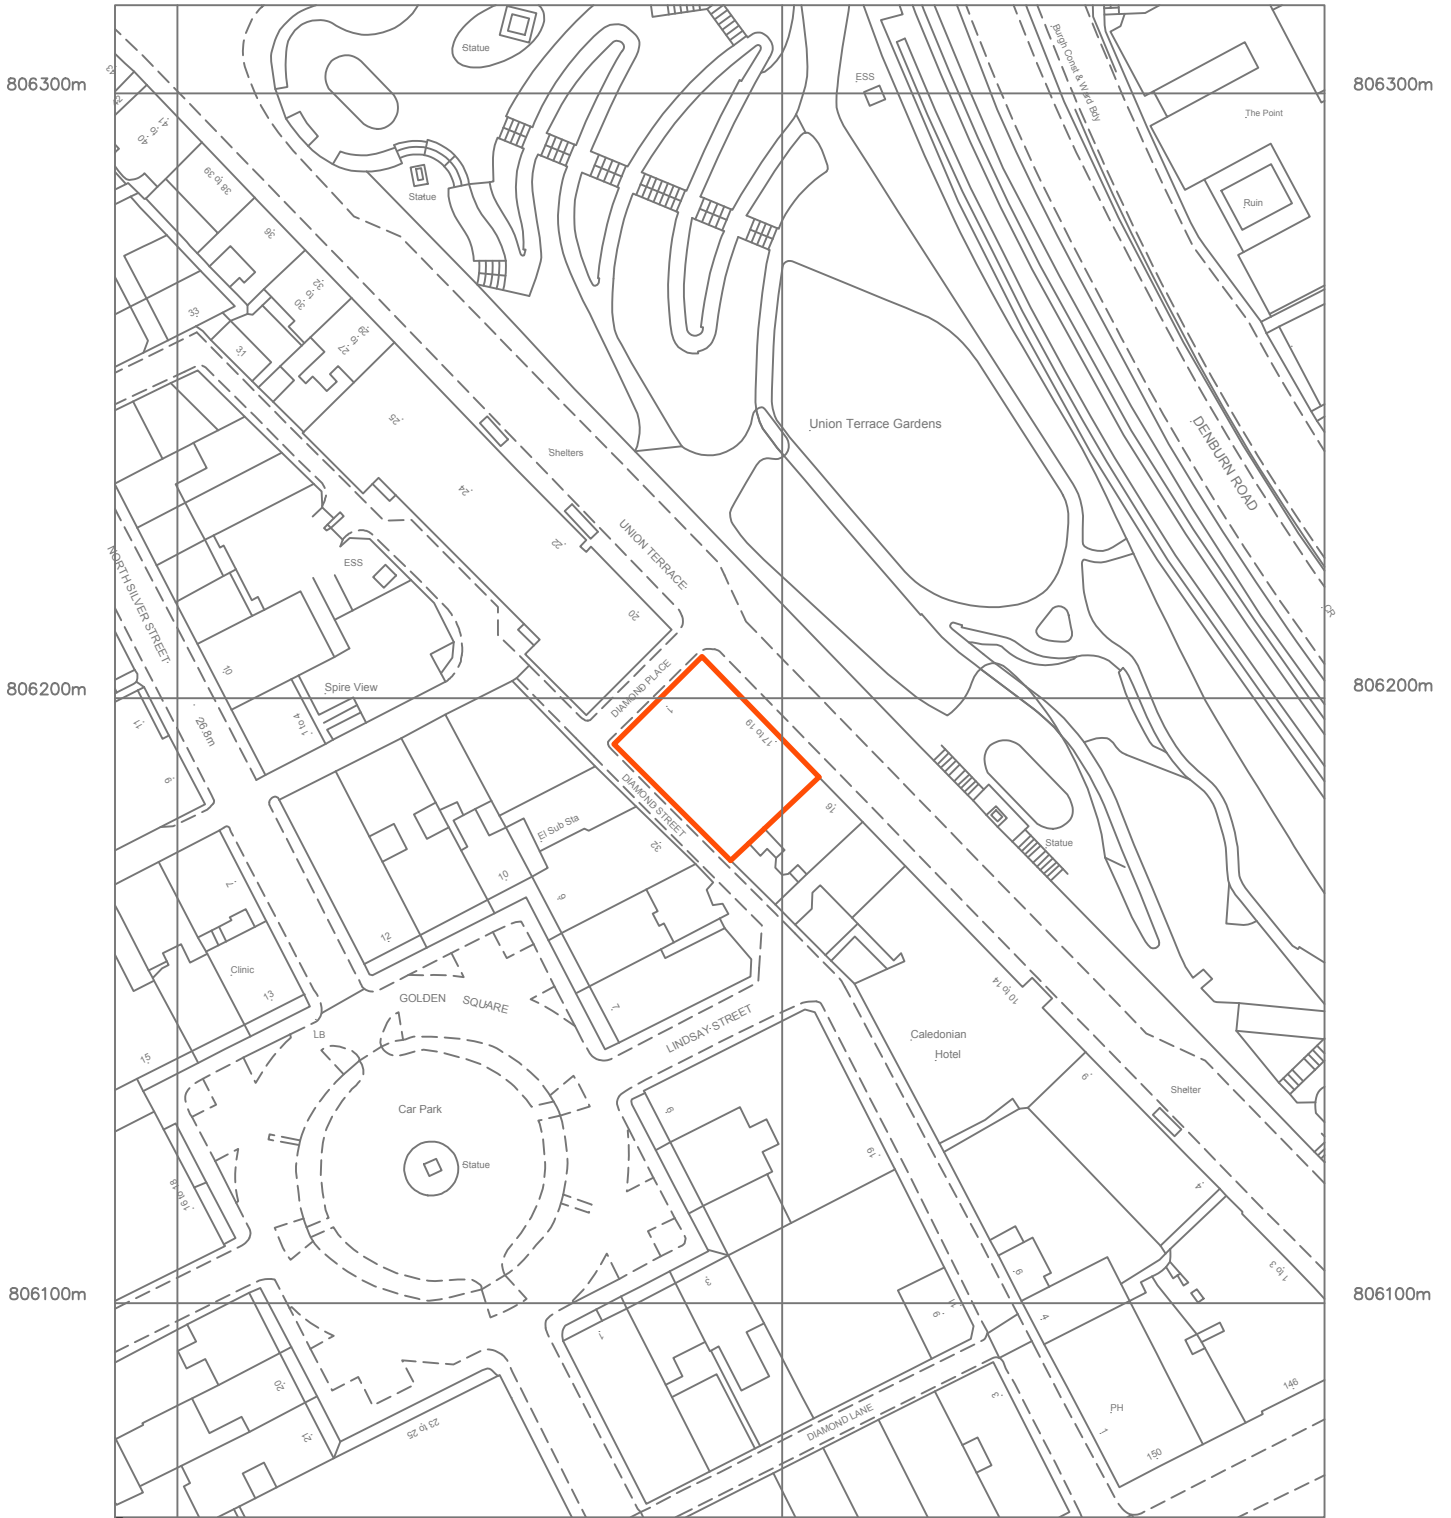

# Ordnance Survey<sup>®</sup> Superplan Data<sup>®</sup>

393700m

393800m

© Crown Copyright and database rights 2024 OS Licence no. 100057546

Location Plan [ scale 1 : 1250 ]