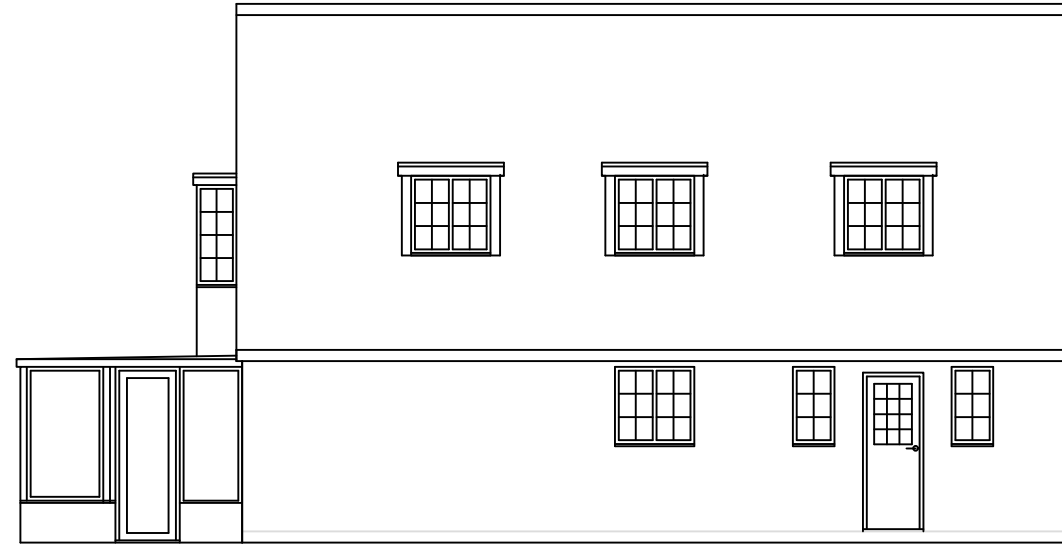

Existing Front Elevation

Existing Side (north western) Elevation

Existing Rear Elevation

Existing Side (south eastern) Elevation

**Project**  
128a Wendover Road  
Aylesbury, HP22 5TE

Drawing Title	Issue Status
Existing Elevations	Planning Application

Scale	Date	Drawing no.
1:100@A3	12 April 2024	WEN 002/PA

**awkDesign**  
22 mursley road little horwood bucks mk17 0pg  
e: al@awkDesign.co.uk t: 07862 283148