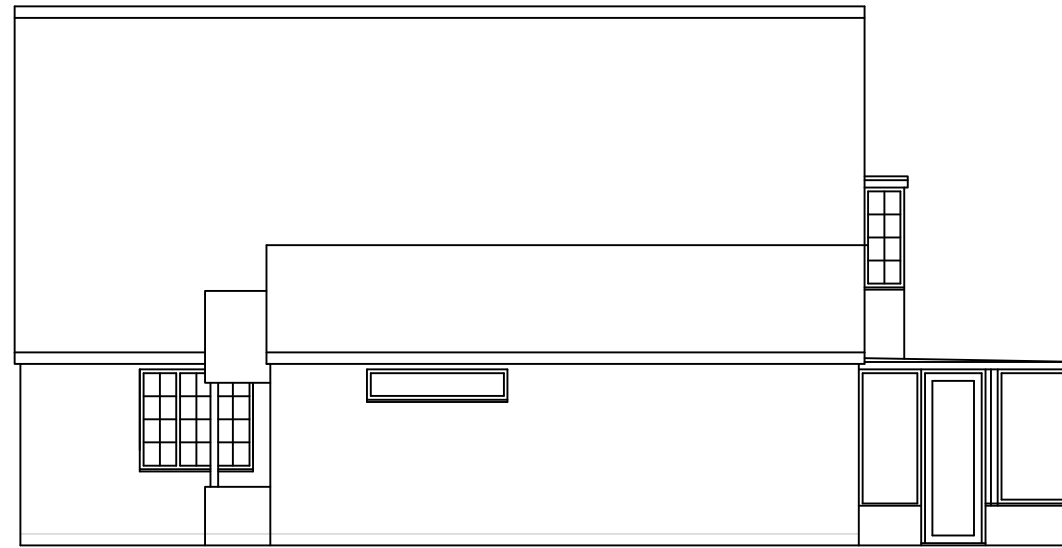

Existing Front Elevation

Existing Side (north western) Elevation

Existing Rear Elevation

Existing Side (south eastern) Elevation

**Project**  
128a Wendover Road  
Aylesbury, HP22 5TE

Drawing Title	Issue Status
Existing Elevations	Planning Application

Scale	Date	Drawing no.
1:100@A3	12 April 2024	WEN 002/PA

**awkDesign**  
22 mursley road little horwood bucks mk17 0pg  
e: al@awkDesign.co.uk t: 07862 283148