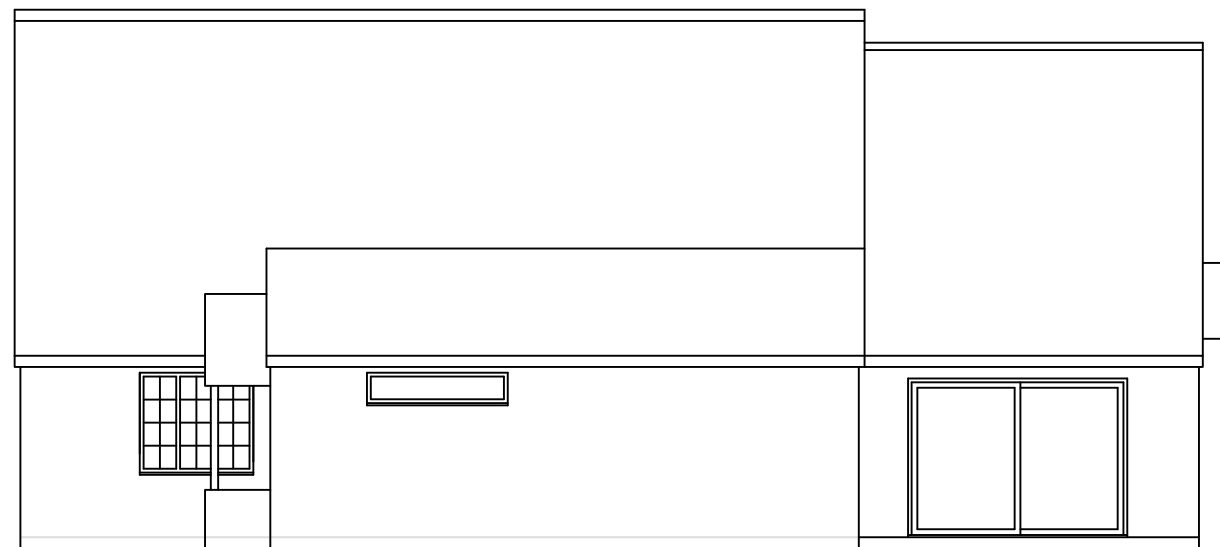

Proposed Front Elevation

Proposed Side (north western) Elevation

Proposed Rear Elevation

Proposed Side (south eastern) Elevation

Project
128a Wendover Road
Aylesbury, HP22 5TE

Drawing Title	Issue Status
Proposed Elevations	Planning Application

Scale	Date	Drawing no.
1:100@A3	12 April 2024	WEN 003/PA

awkDesign
22 mursley road little horwood bucks mk17 0pg
e: al@awkDesign.co.uk t: 07862 283148