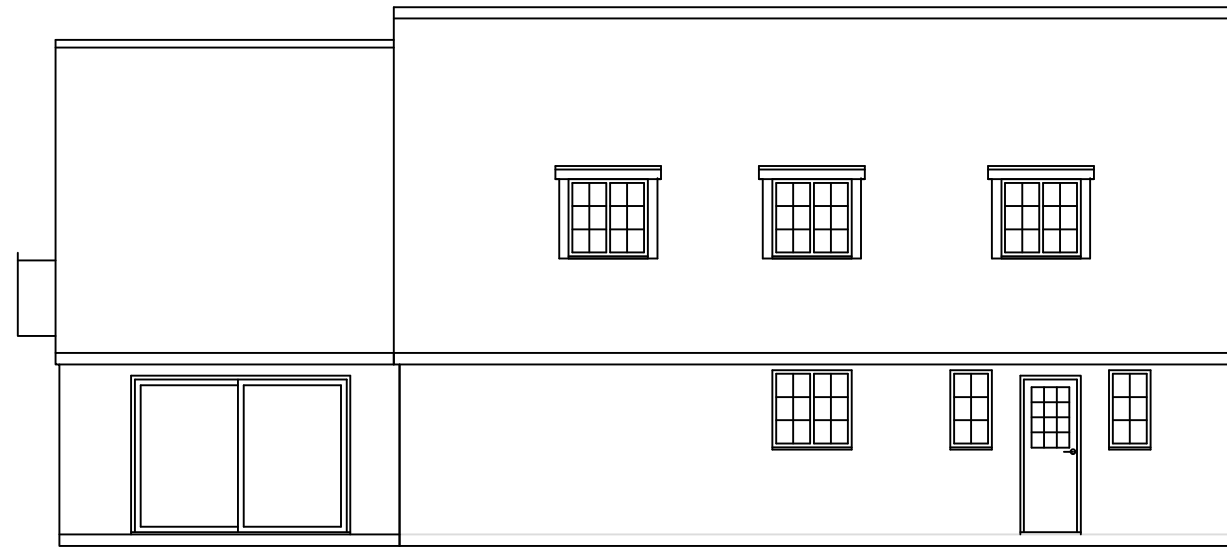

Proposed Front Elevation

Proposed Side (north western) Elevation

Proposed Rear Elevation

Proposed Side (south eastern) Elevation

Project
128a Wendover Road
Aylesbury, HP22 5TE

Drawing Title	Issue Status
Proposed Elevations	Planning Application

Scale	Date	Drawing no.
1:100@A3	12 April 2024	WEN 003/PA

awkDesign
22 mursley road little horwood bucks mk17 0pg
e: al@awkDesign.co.uk t: 07862 283148