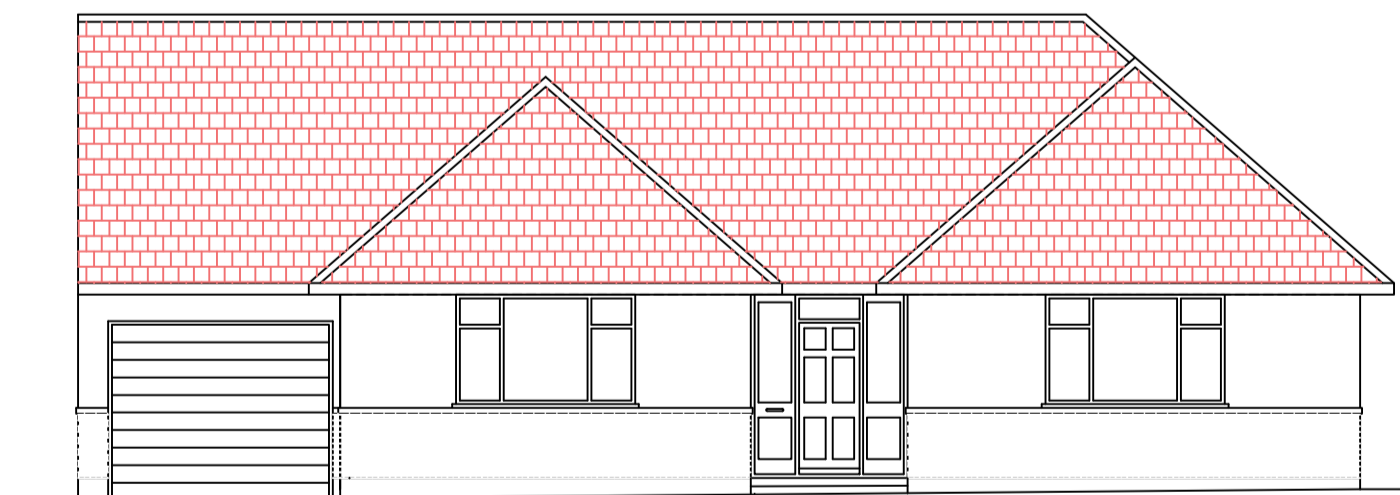

EXISTING FRONT ELEVATION
view from rear

EXISTING FRONT ELEVATION
view from street

EXISTING SIDE ELEVATION
view from No 2

EXISTING SIDE ELEVATION
view from No 105

Clients Name
MR MIGUEL ARAUJO
MR UDAYRAJ A GADNIS

Project Title
EXISTING PLANS

Drawing Title
PLANS

Project Address
1 Rolfe Close
Barnet
EN4 9QU

Scale Date
AS STATED 15th Feb 2023

File 001ROL/SPY/A2/-01-01
No 001ROL/SPY/A2/-01-01

EXISTING PLANS & ELEVATIONS

DESIGN BUILD SOLUTIONS