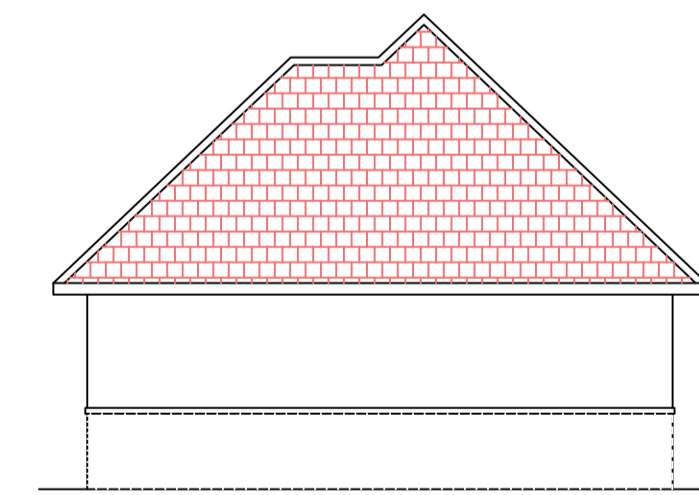

EXISTING FRONT ELEVATION
view from rear

EXISTING FRONT ELEVATION
view from street

EXISTING SIDE ELEVATION
view from No 2

EXISTING SIDE ELEVATION
view from No 105

Clients Name
MR MIGUEL ARAUJO
MR UDAYRAJ A GADNIS

Project Title
EXISTING PLANS

Drawing Title
PLANS

Project Address
1 Rolfe Close
Barnet
EN4 9QU

Scale Date
AS STATED 15th Feb 2023

File 001ROL/SPY/A2/-01-01
No 001ROL/SPY/A2/-01-01

EXISTING PLANS & ELEVATIONS