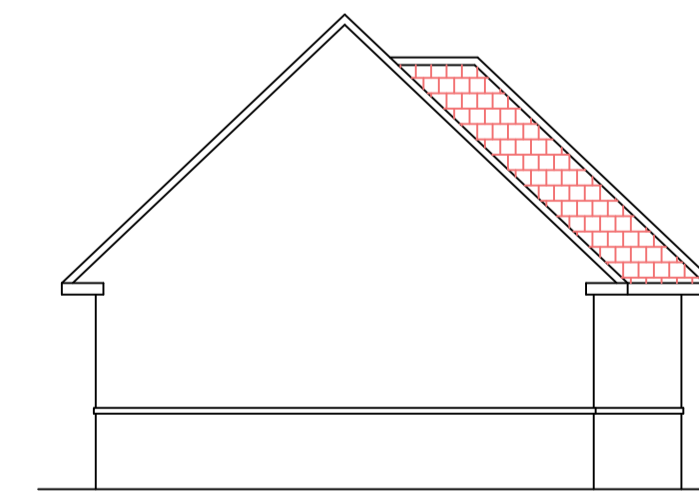

EXISTING FRONT ELEVATION
view from rear

EXISTING FRONT ELEVATION
view from street

EXISTING SIDE ELEVATION
view from No 2

EXISTING SIDE ELEVATION
view from No 105

Clients Name
MR MIGUEL ARAUJO
MR UDAYRAJ A GADNIS

Project Title
EXISTING PLANS

Drawing Title
PLANS

Project Address
1 Rolfe Close
Barnet
EN4 9QU

Scale Date
AS STATED 15th Feb 2023

File 001ROL/SPY/A2/-01-01
No 001ROL/SPY/A2/-01-01

EXISTING PLANS & ELEVATIONS