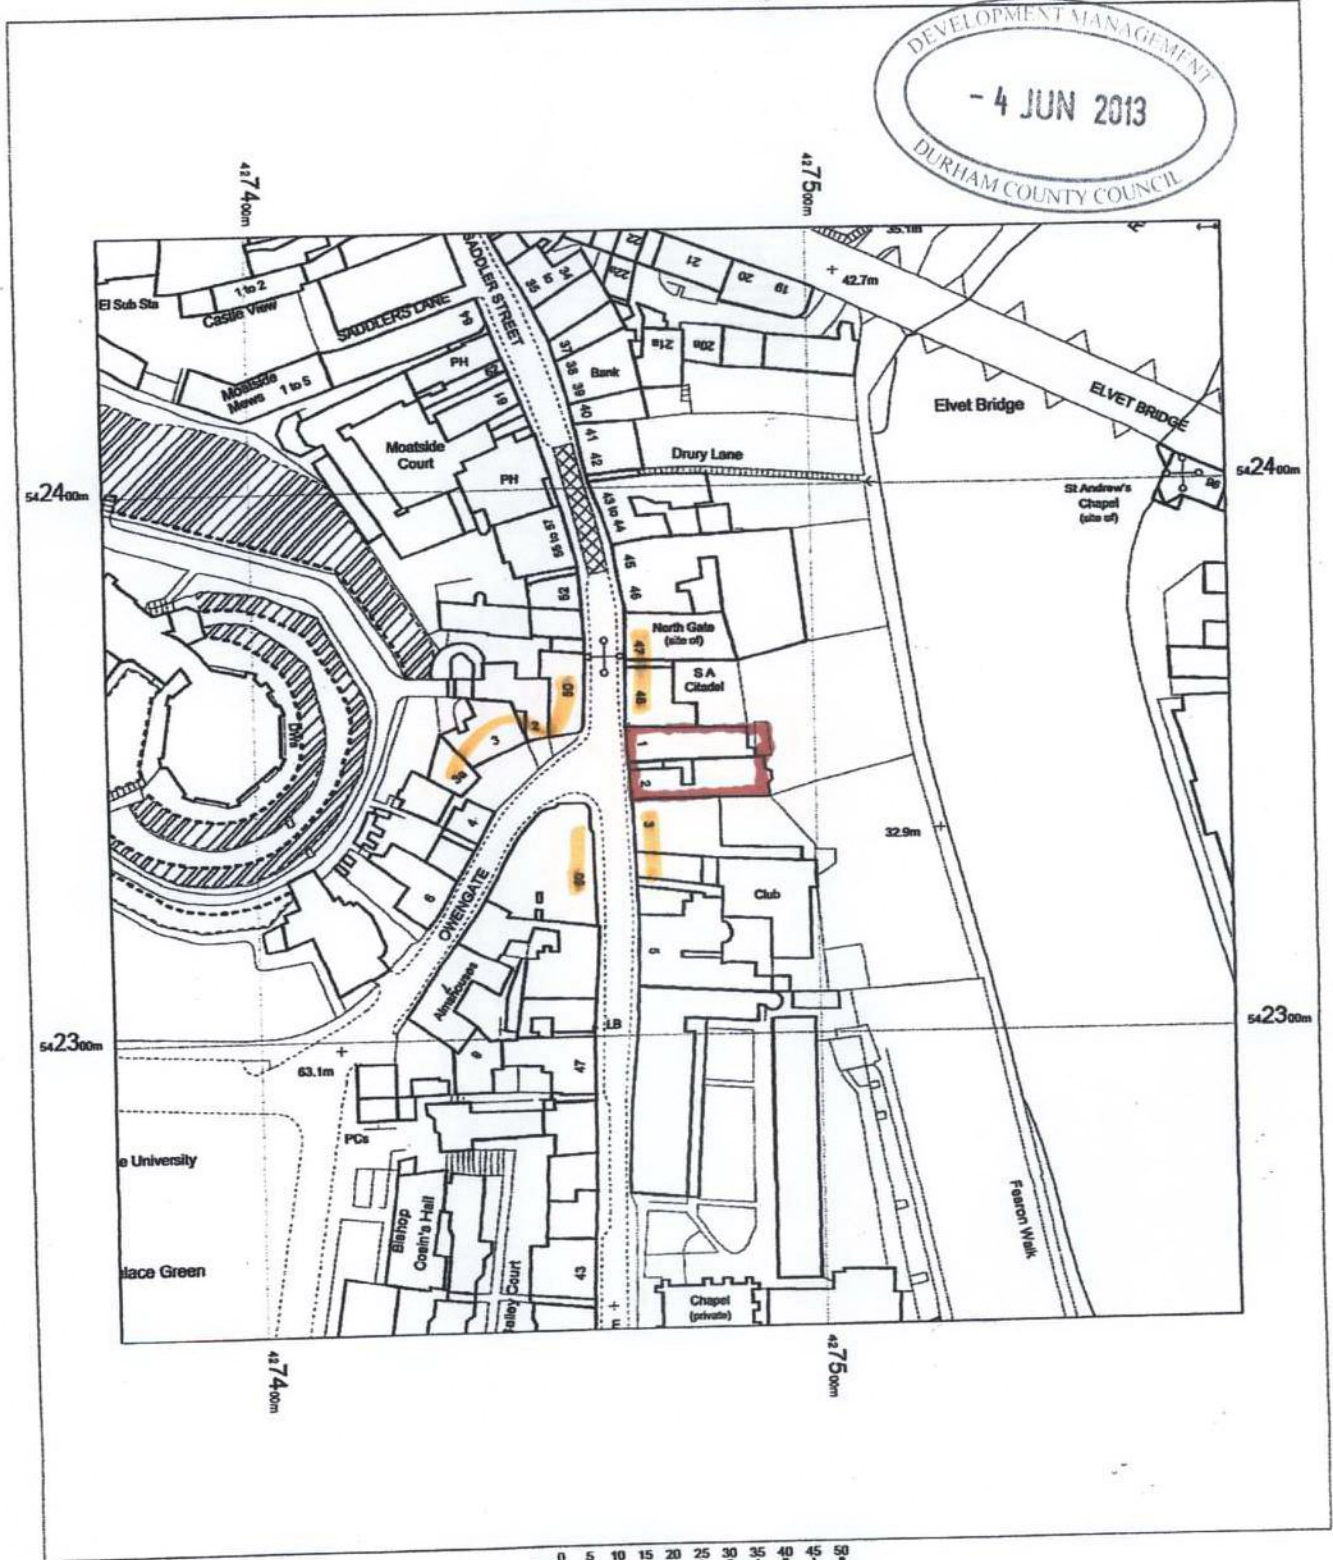

2 North Bailey

OS Mastermap
07 February 2013, ID: BLIT-00206082
www.planningapplicationmaps.co.uk

1:1250 scale print at A4, Centre: 427474 E, 542346 N
©Crown Copyright. Licence no. 100019980