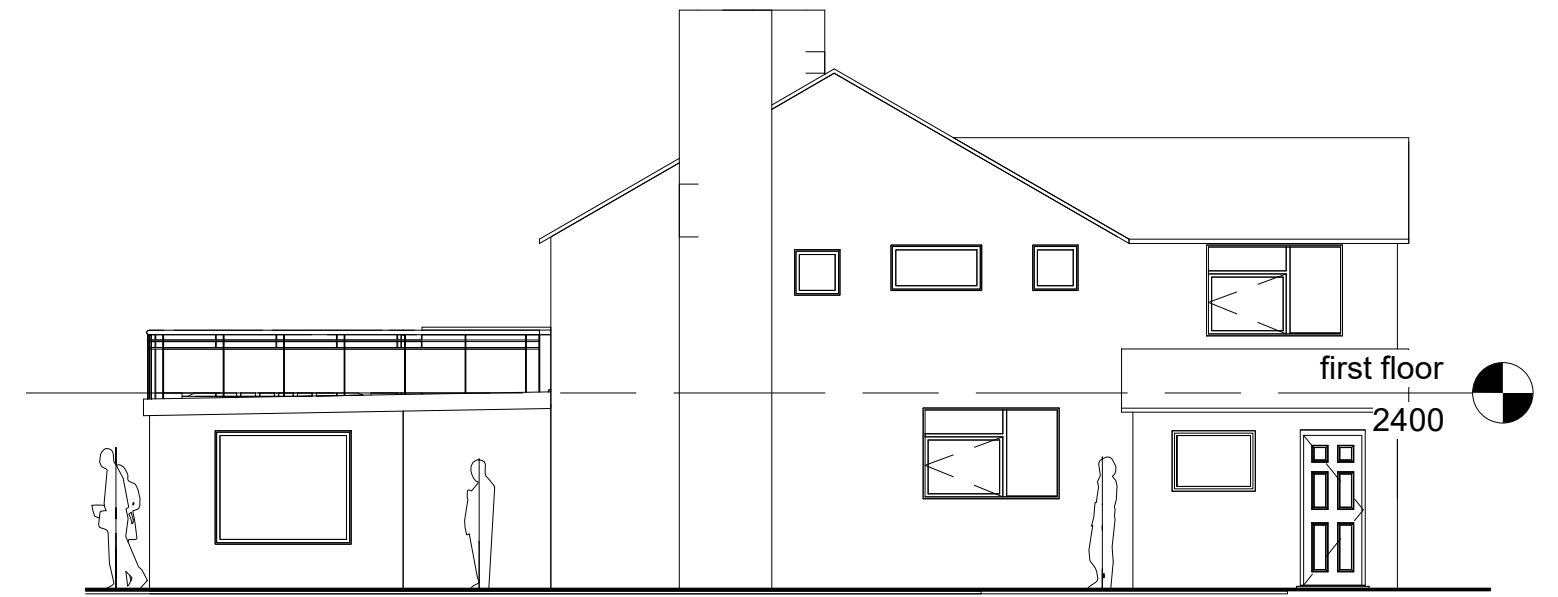

FRONT ELEVATION

SIDE ELEVATION

REAR ELEVATION

SIDE ELEVATION

1:100

PROPOSED ELEVATIONS

Project: Tythe Farm
 Client: Harjit Gill
 Drawing: Proposed Elevations
 Drawn By Lloyd Gordon
 Date: 22/03/2024
 Scale: 1:100 @A3
 Revision: 0