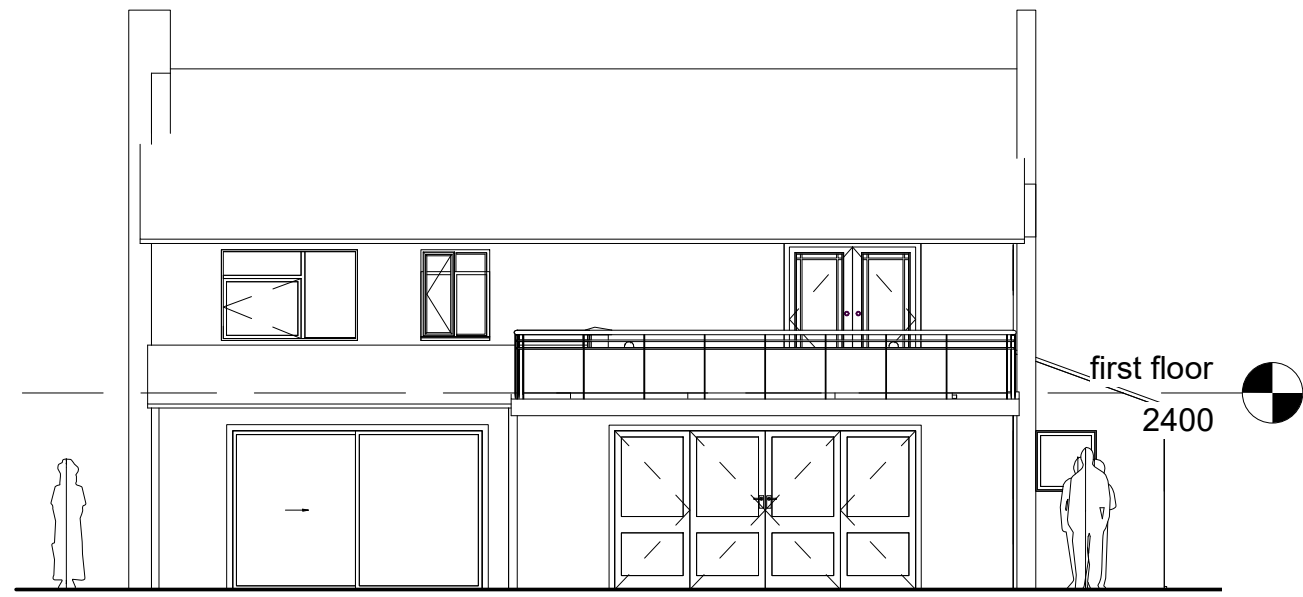

FRONT ELEVATION

SIDE ELEVATION

REAR ELEVATION

SIDE ELEVATION

1:100

PROPOSED ELEVATIONS

Project: Tythe Farm
 Client: Harjit Gill
 Drawing: Proposed Elevations
 Drawn By Lloyd Gordon
 Date: 22/03/2024
 Scale: 1:100 @A3
 Revision: 0