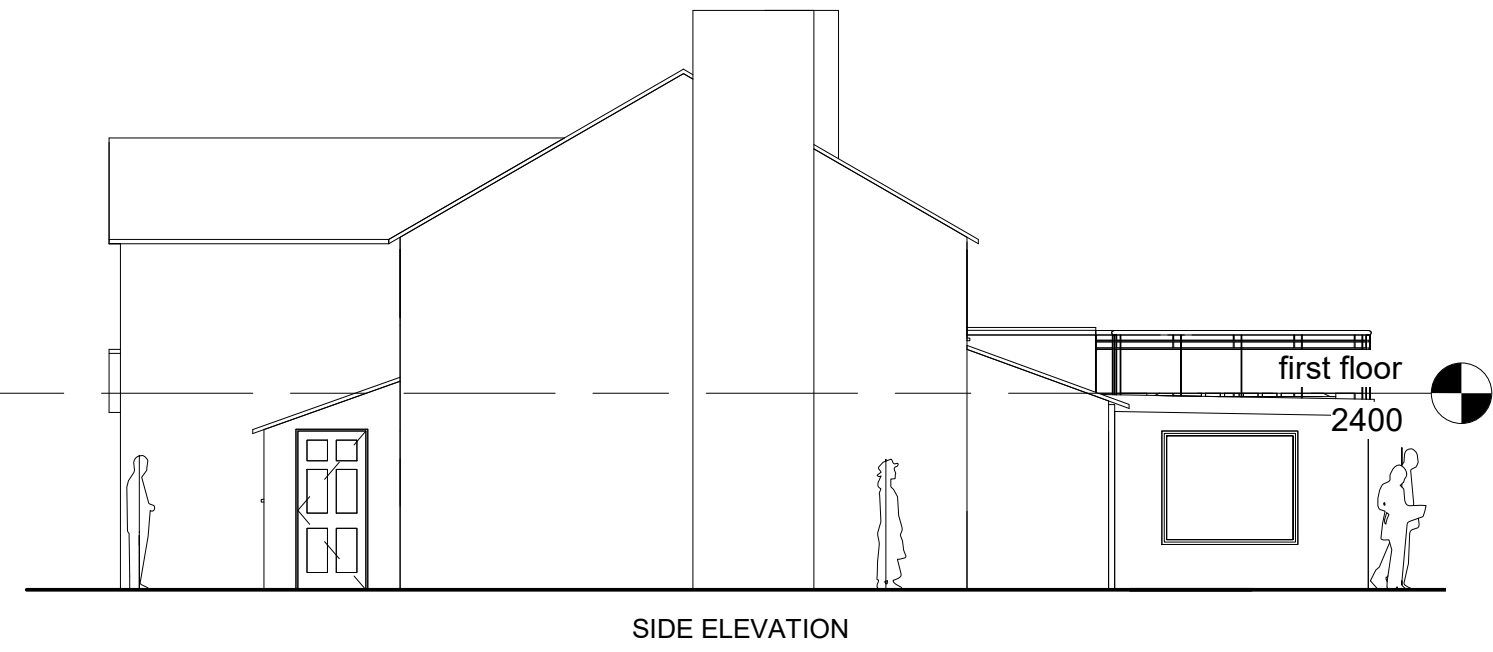

FRONT ELEVATION

SIDE ELEVATION

REAR ELEVATION

SIDE ELEVATION

1:100

PROPOSED ELEVATIONS

Project: Tythe Farm
 Client: Harjit Gill
 Drawing: Proposed Elevations
 Drawn By Lloyd Gordon
 Date: 22/03/2024
 Scale: 1:100 @A3
 Revision: 0