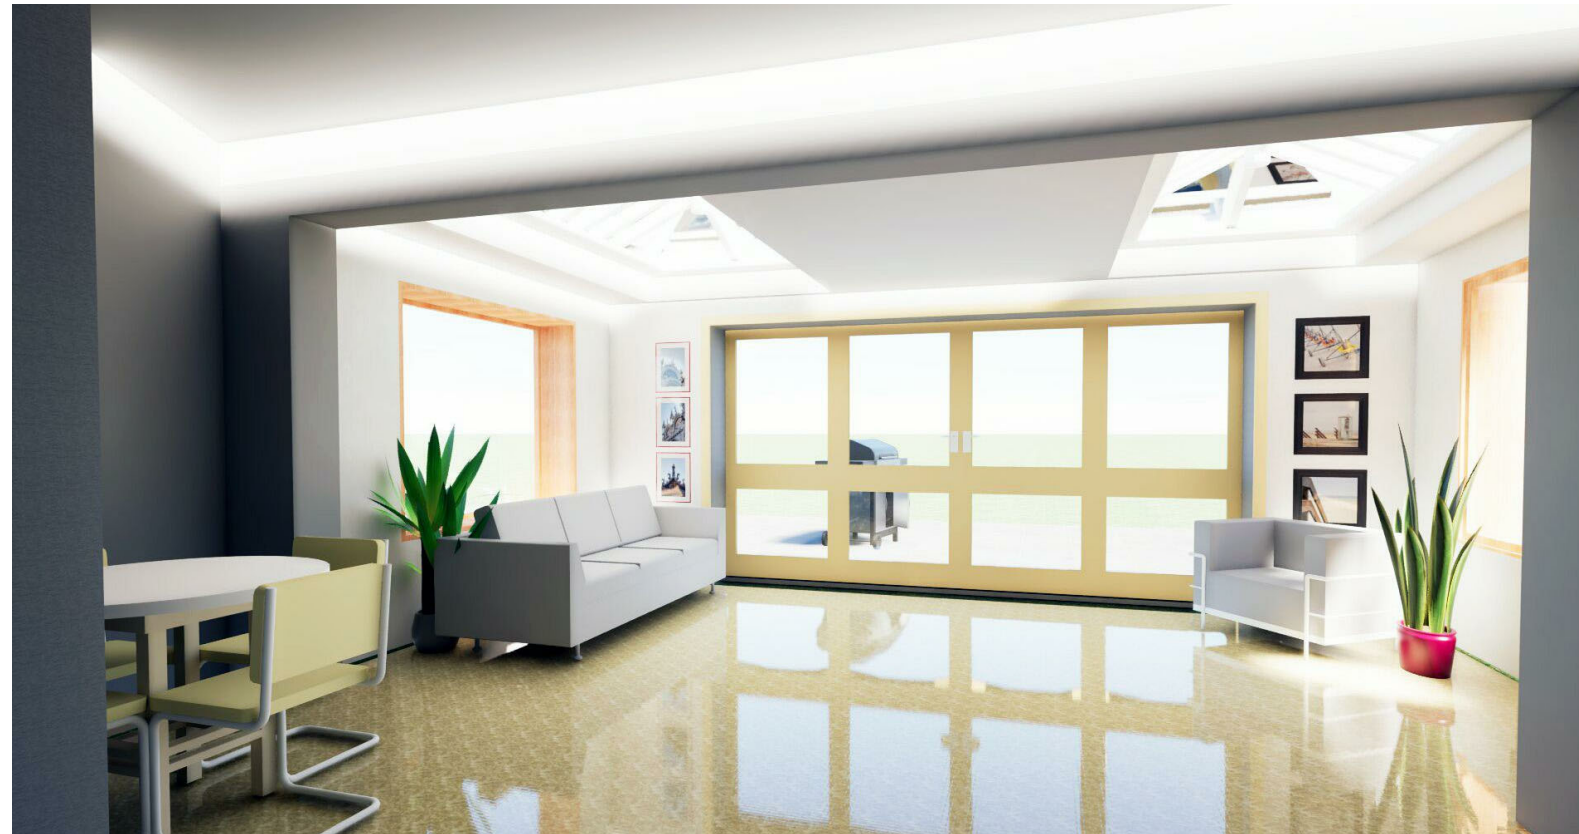

RENDER OF REAR

RENDER OF LIVING ROOM

PROPOSED RENDERS

Project: Tythe Farm
Client: Harjit Gill
Drawing: Proposed Renders
Drawn By Lloyd Gordon
Date: 22/03/2024
Scale: @A3
Revision: 0