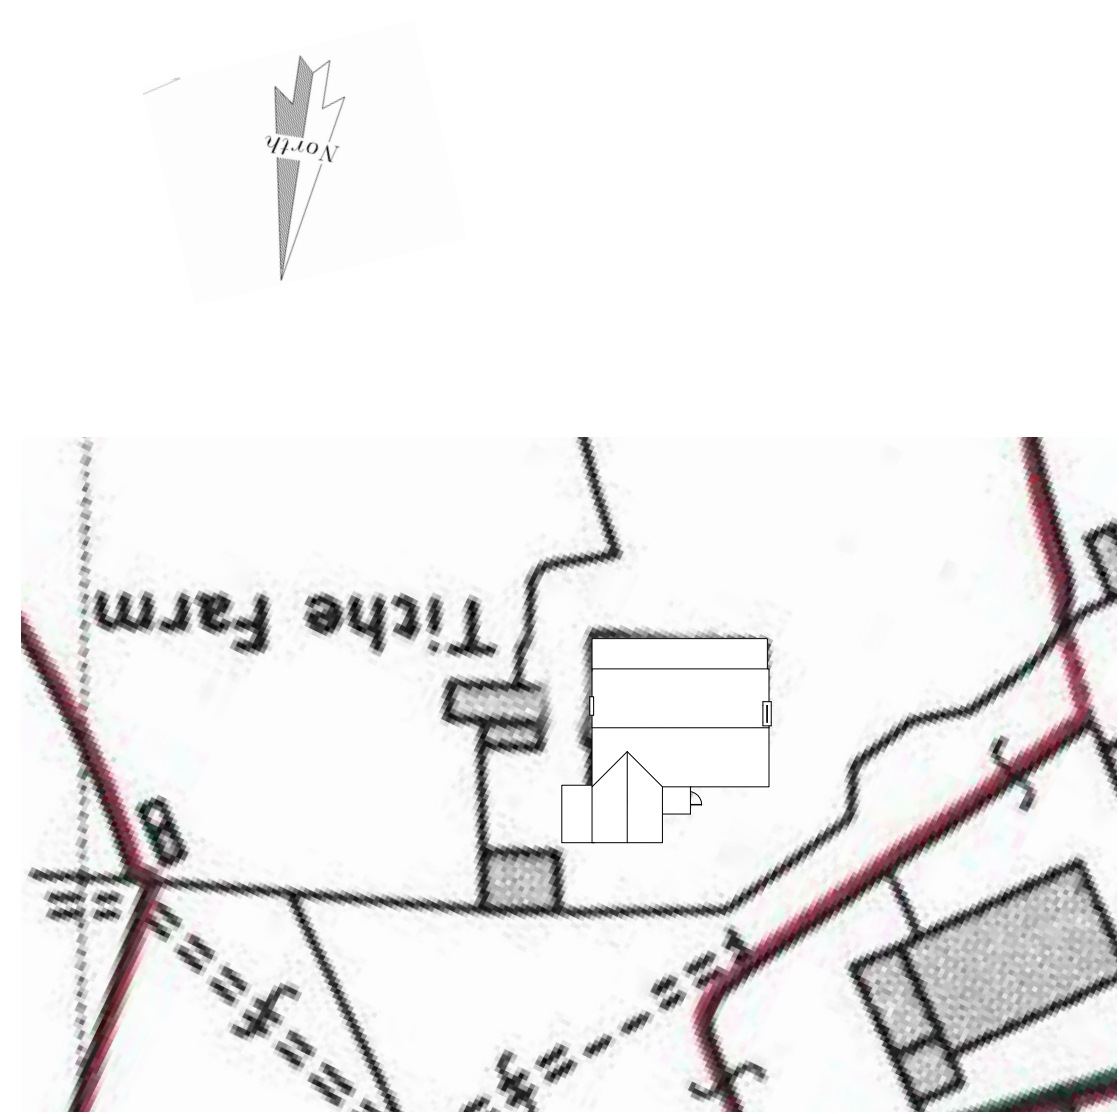

LOCATION PLAN

1:1250

SITE PLAN

1:500

EXISTING SITE/BLOCK PLANS

Project: Tythe Farm  
 Client: Harjit Gill  
 Drawing: Existing Location/Site Plan  
 Drawn By Lloyd Gordon  
 Date: 18/04/2024  
 Scale: 1:1250, 1:500 @A3  
 Revision: 3