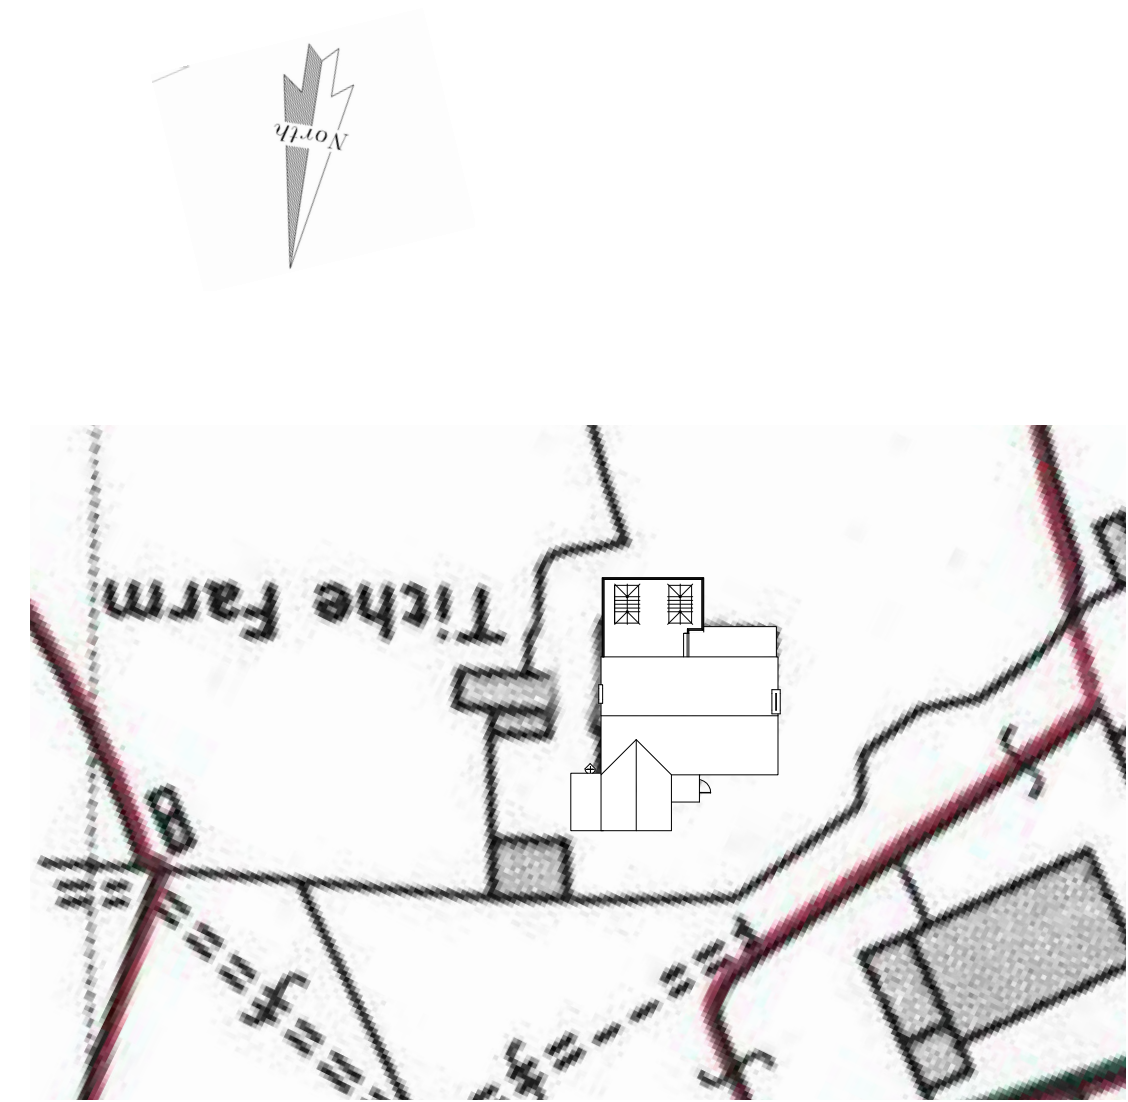

LOCATION PLAN

1:1250

SITE PLAN

1:500

PROPOSED SITE/BLOCK PLANS

Project: Tythe Farm
 Client: Harjit Gill
 Drawing: Proposed Location/Site Plan
 Drawn By Lloyd Gordon
 Date: 18/04/2024
 Scale: 1:1250, 1:500 @A3
 Revision: 3