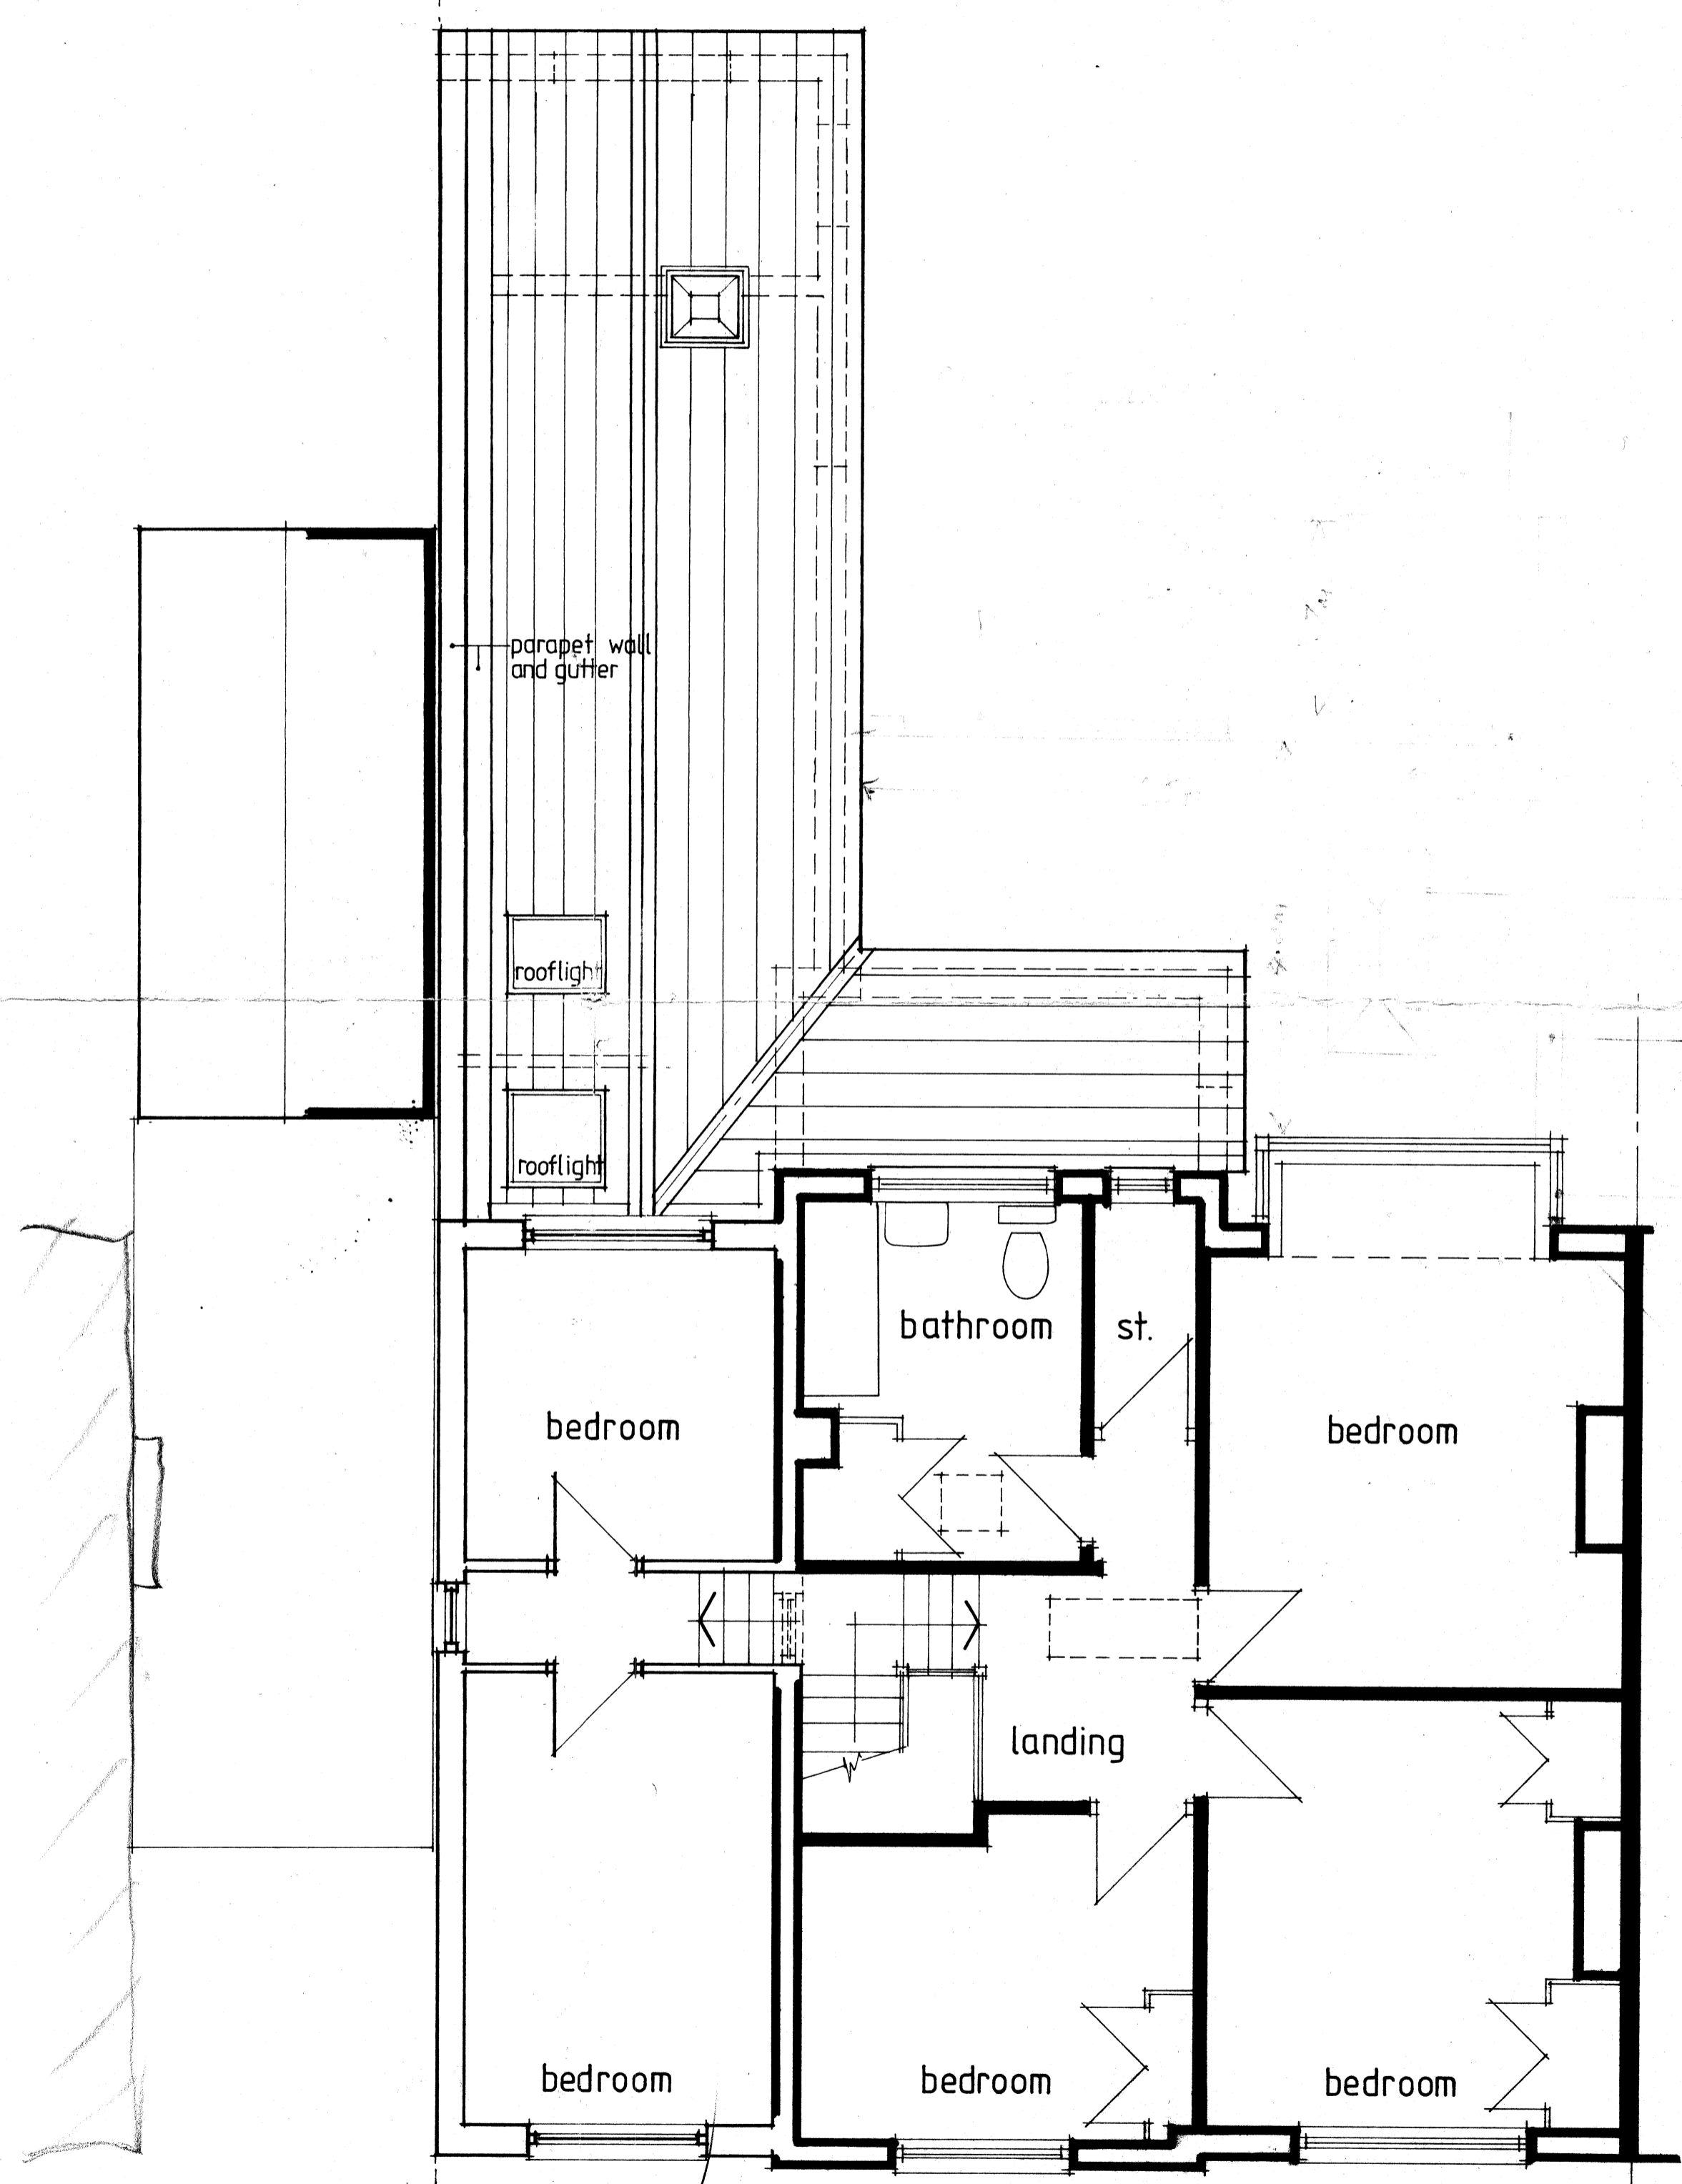

ground floor plan

first floor plan

**MAKERFIELD
 D.E.S.I.G.N
 PARTNERSHIP**
 LTD
 CHARTERED ARCHITECTS • PLANNING CONSULTANTS
 MOSS VIEW STUDIOS, NIPE LANE, UP HOLLAND, WEST LANCs, WN8 9PY.
 TEL: (0695) 29469 • FAX: (0695) 50816

Project:
33 Regent Rd., Lostock, Bolton.

Client:
 Title:
Existing

Scale: 1 : 50	Date:	Drawn By:
Drawing No. 91.69/02	Revisions:	