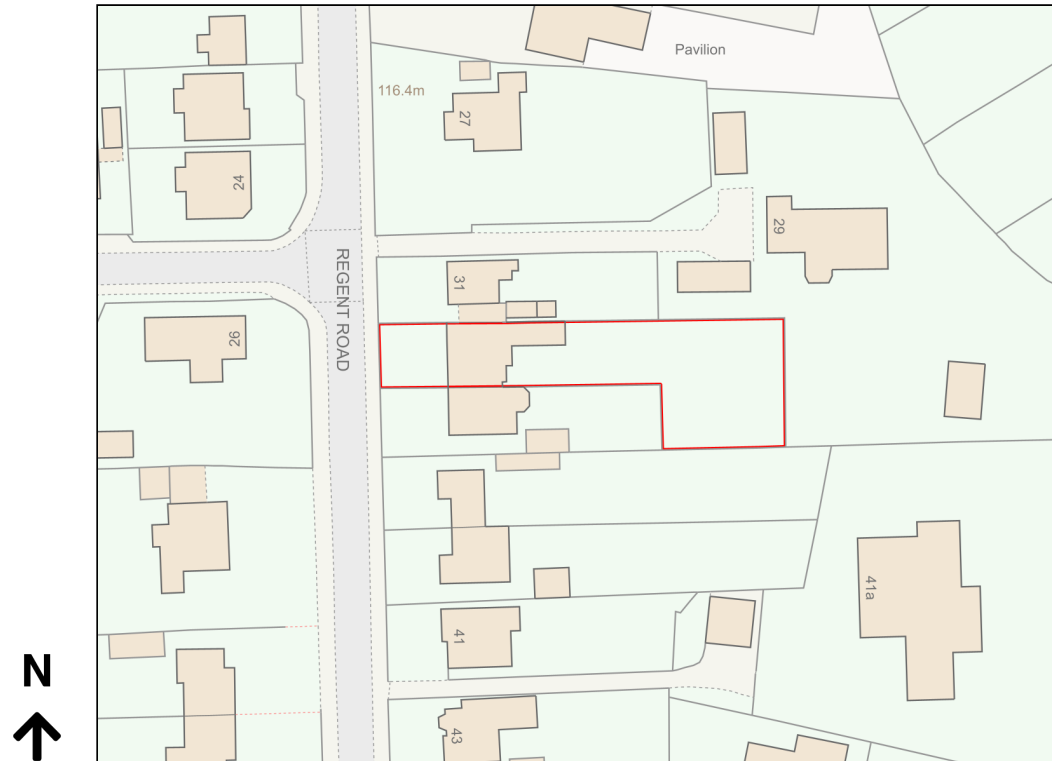

# Location Plan

Site Address: 33, Regent Road, Lostock, Bolton, BL6 4DG

Date Produced: 12-Apr-2024

Scale: 1:1250 @A4

Planning Portal Reference: PP-12973224v1