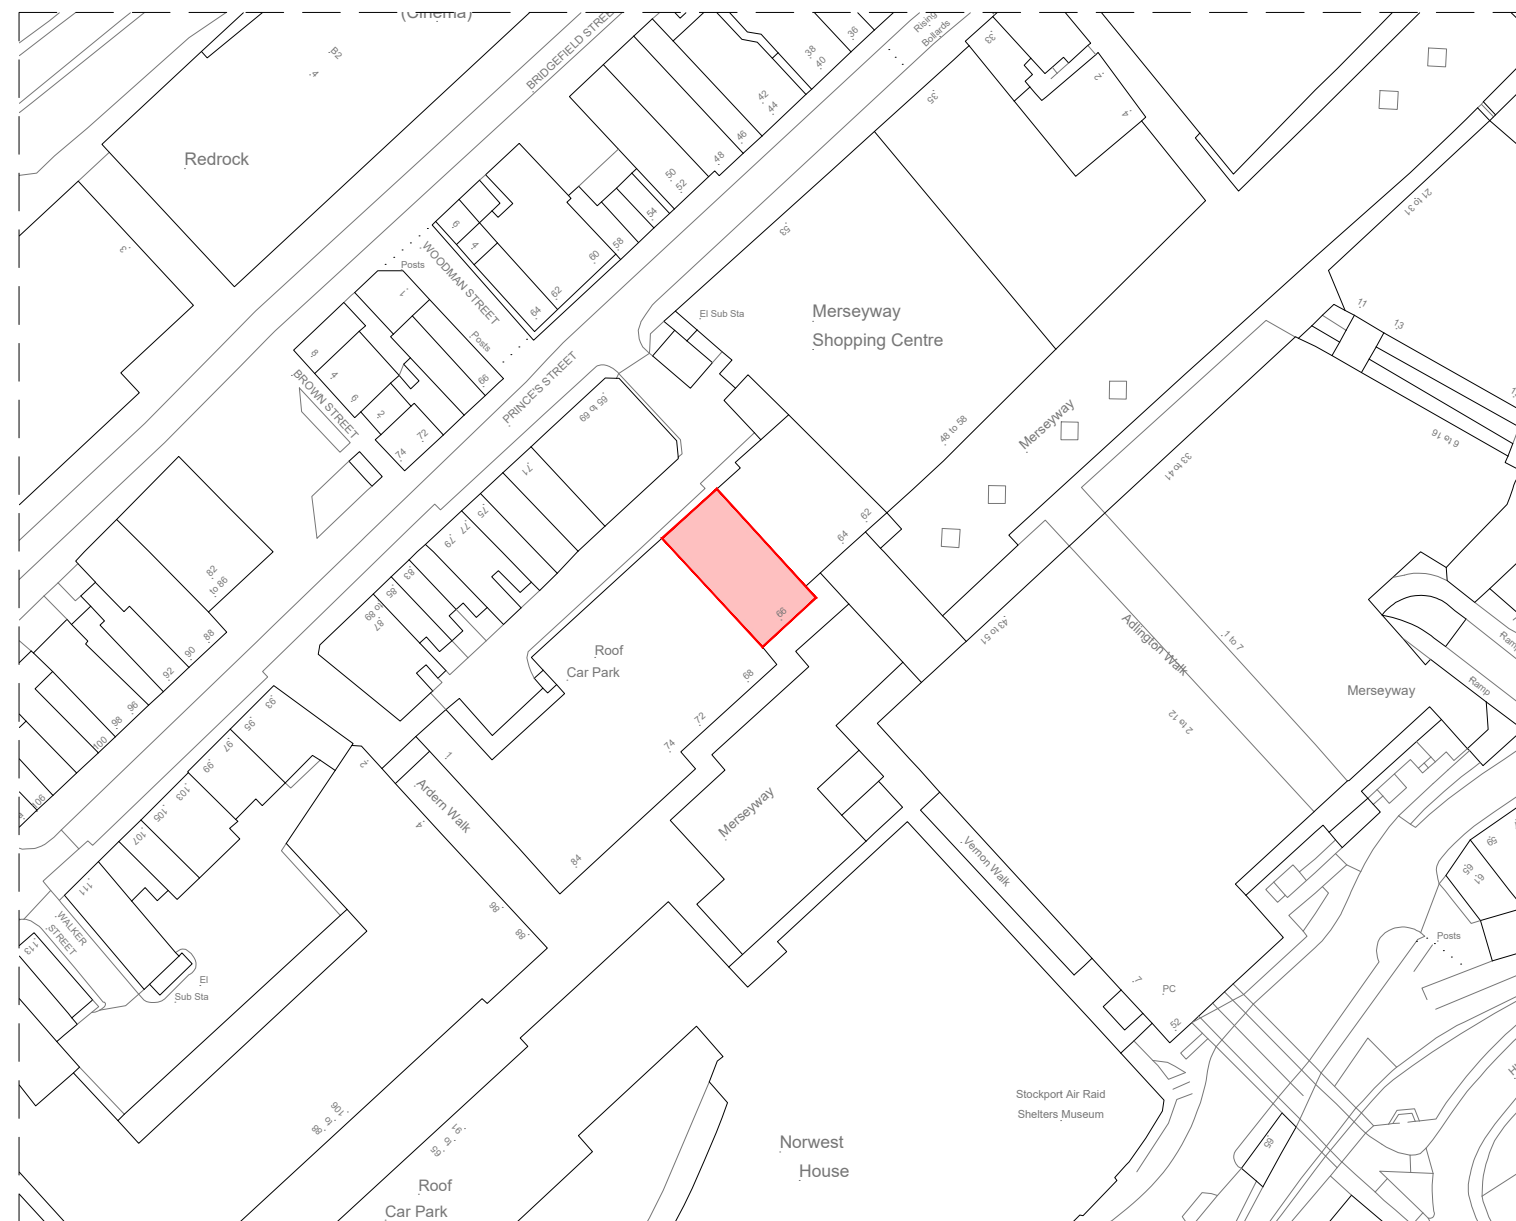

Notes.
This Drawing is the copyright and property of Santander UK PLC. It must not be copied or published without written consent.

Do not scale from this drawing.

Rev	Description	Date	By

SITE LOCATION PLAN
1:1250 @ A3

Project
Stockport MW
66-68 Merseyway
Greater Manchester, SK1 1PL

Title
Site Location Plan

Scale
1:1250 @ A3

Drn TD	App
Date 05/04/2024	Date
Consultants' drawing number 2201-A-0771-0000	brand UOM
Client drawing number StockportMW-0771-LP-EX	rev. -