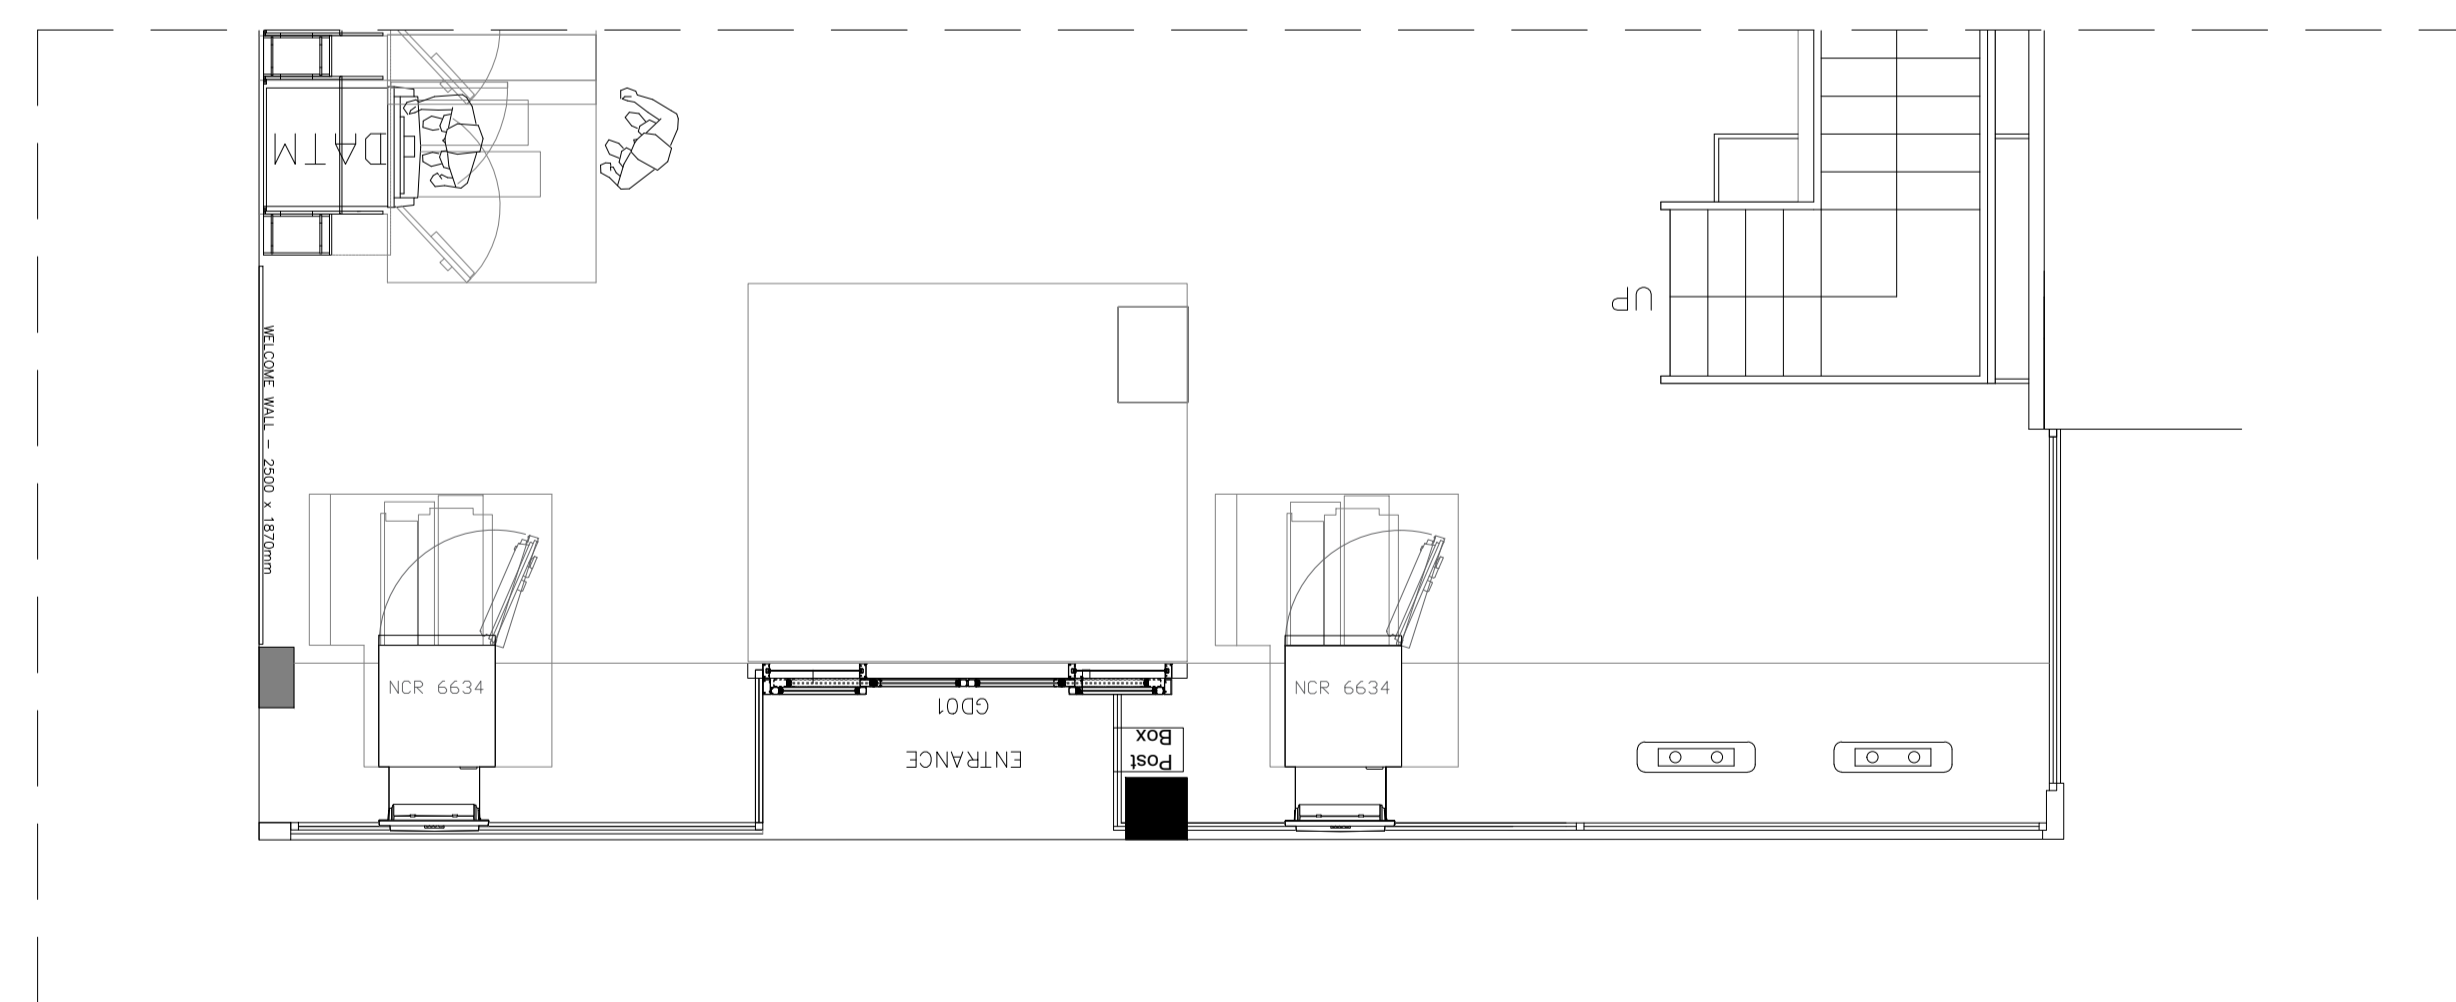

Notes.  
This Drawing is the copyright and property of Santander UK PLC. It must not be copied or published without written consent.

Do not scale from this drawing.

Rev	Description	Date	By
-			

**EXISTING FRONT ELEVATION**  
1:50 @ A1, 1:100 @ A3

**EXISTING SIDE ELEVATION**  
1:50 @ A1, 1:100 @ A3

**EXISTING SHOPFRONT PLAN**  
1:50 @ A1, 1:100 @ A3

Project  
Stockport MW  
66-68 Merseyway,  
Greater Manchester, SK1 1PL

Title  
Existing Front and Side  
Elevations

Scale  
1:50 @ A1 & 1:100 @ A3

Drn BG	App
-----------	-----

Date 12/03/2024	Date
--------------------	------

Consultants' drawing number 2201-A-0771-2000	brand <b>UOM</b>
-------------------------------------------------	---------------------