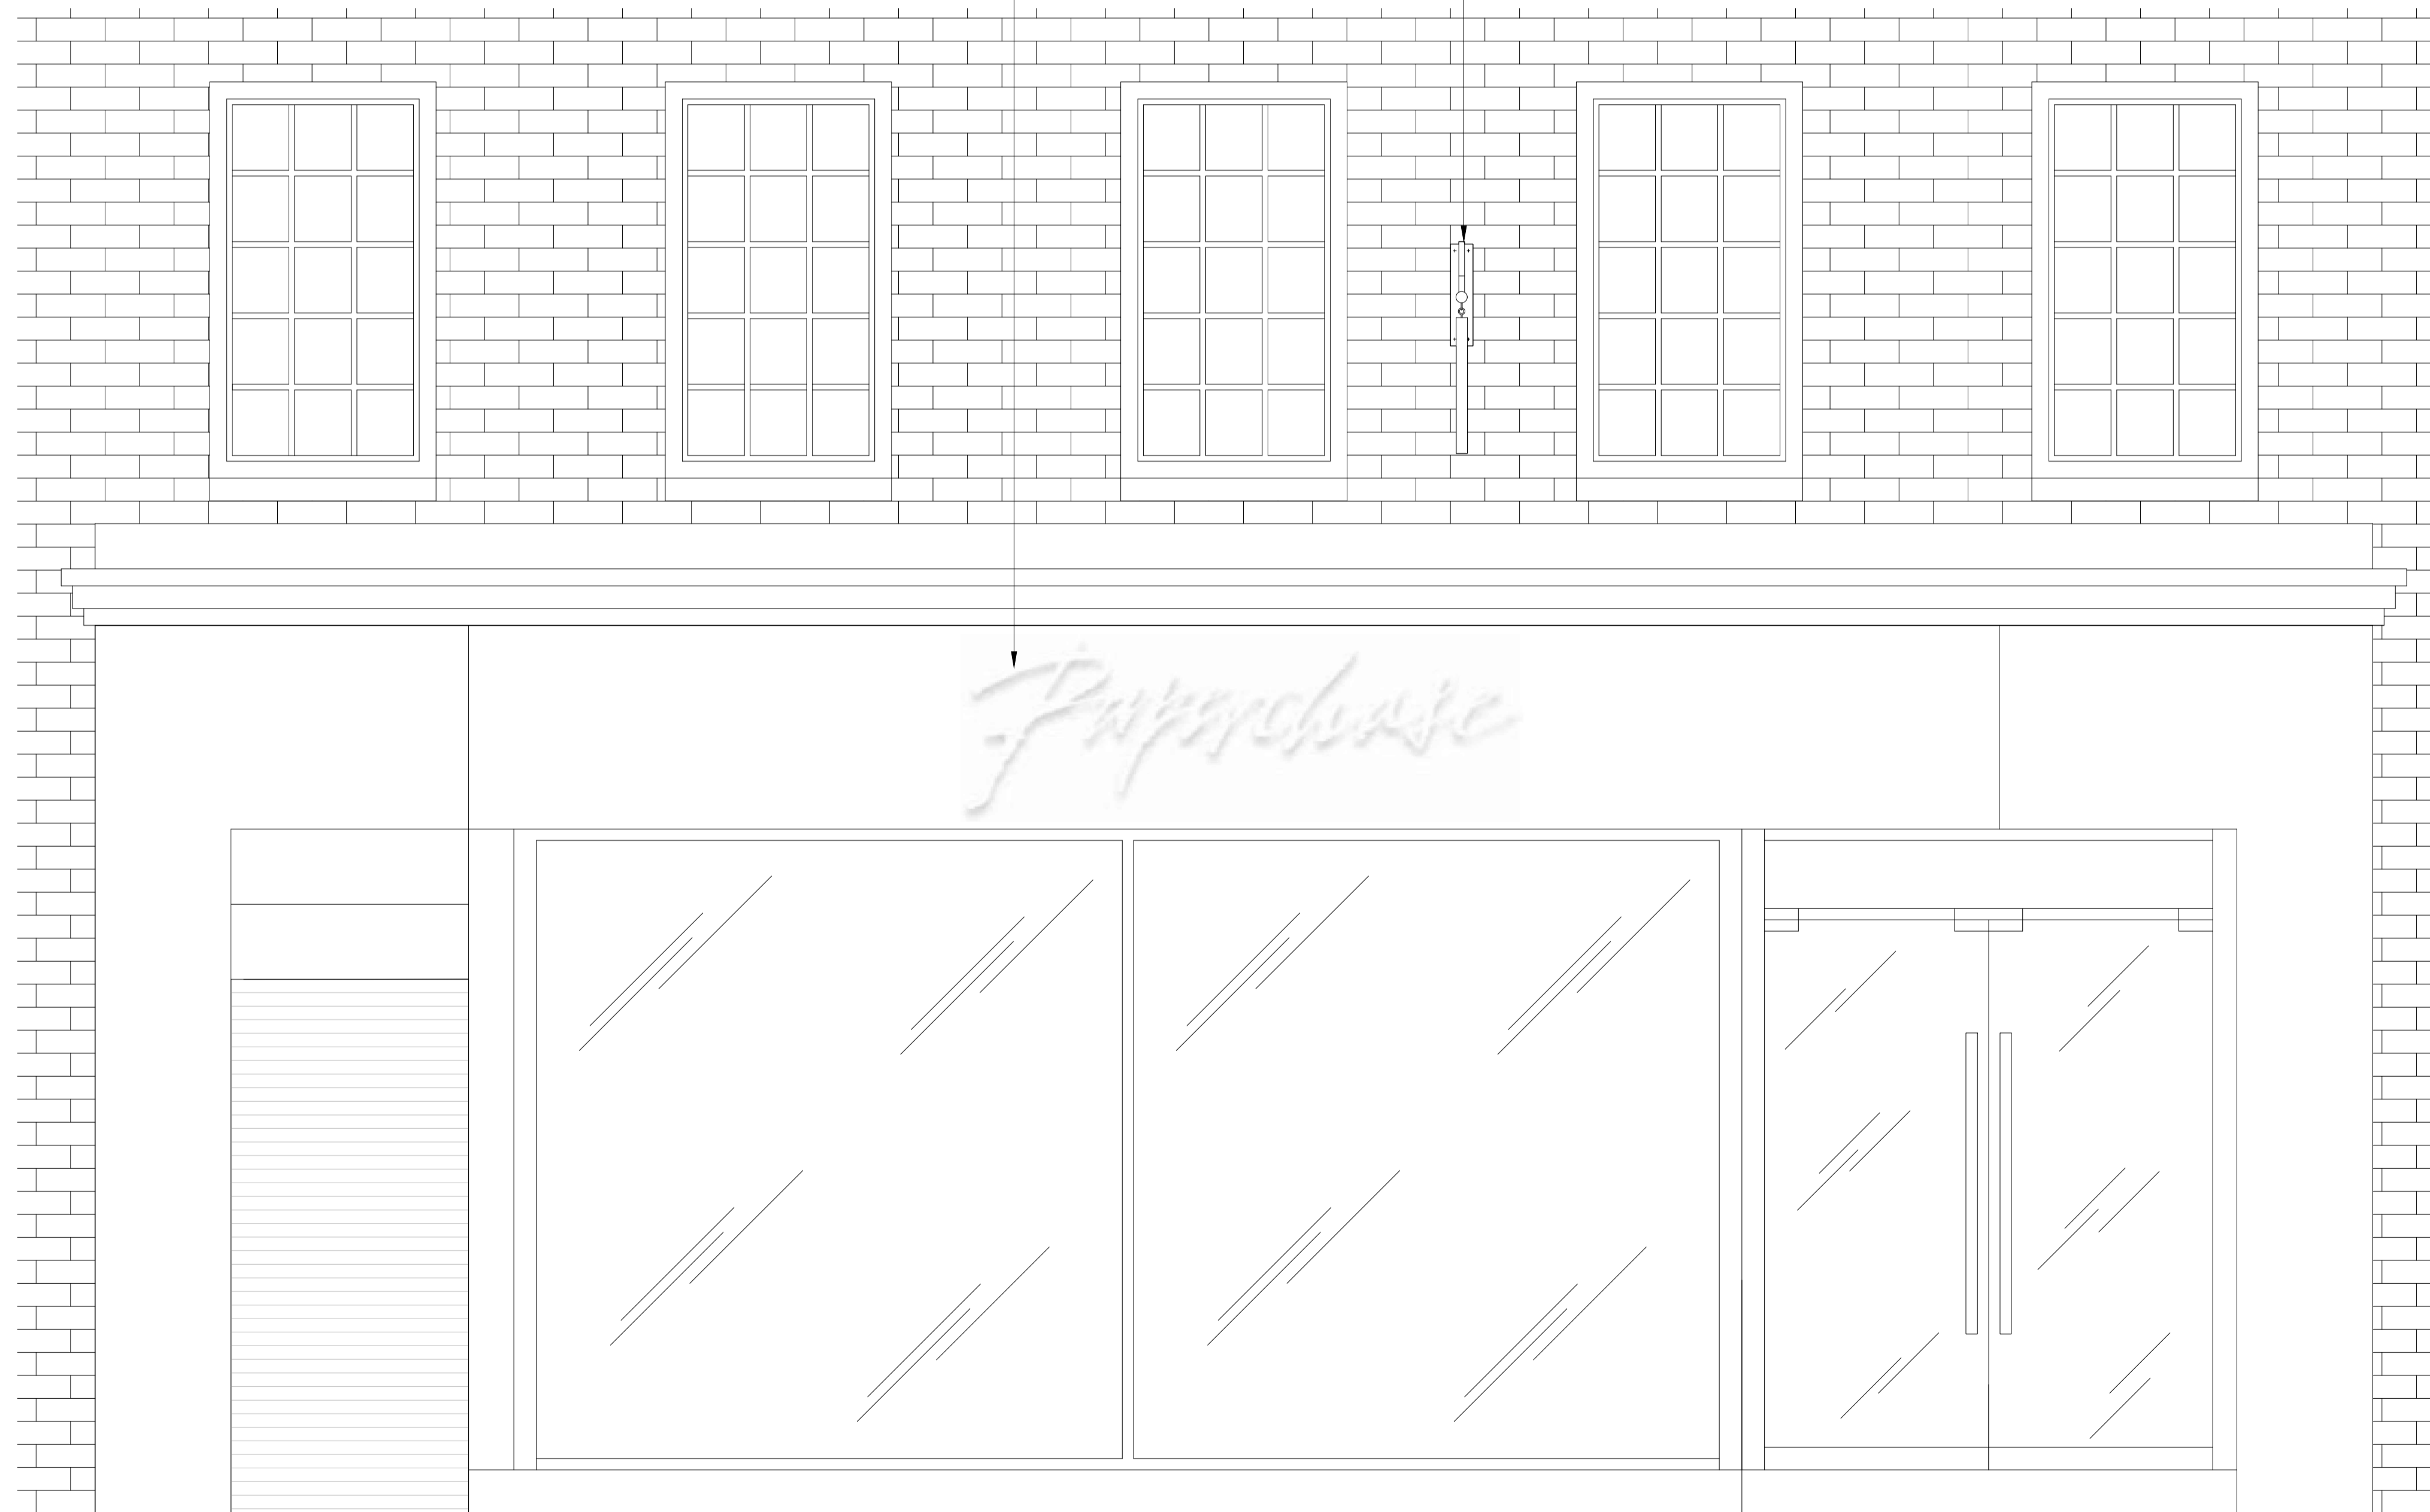

Existing projecting sign.

Existing Front Elevation