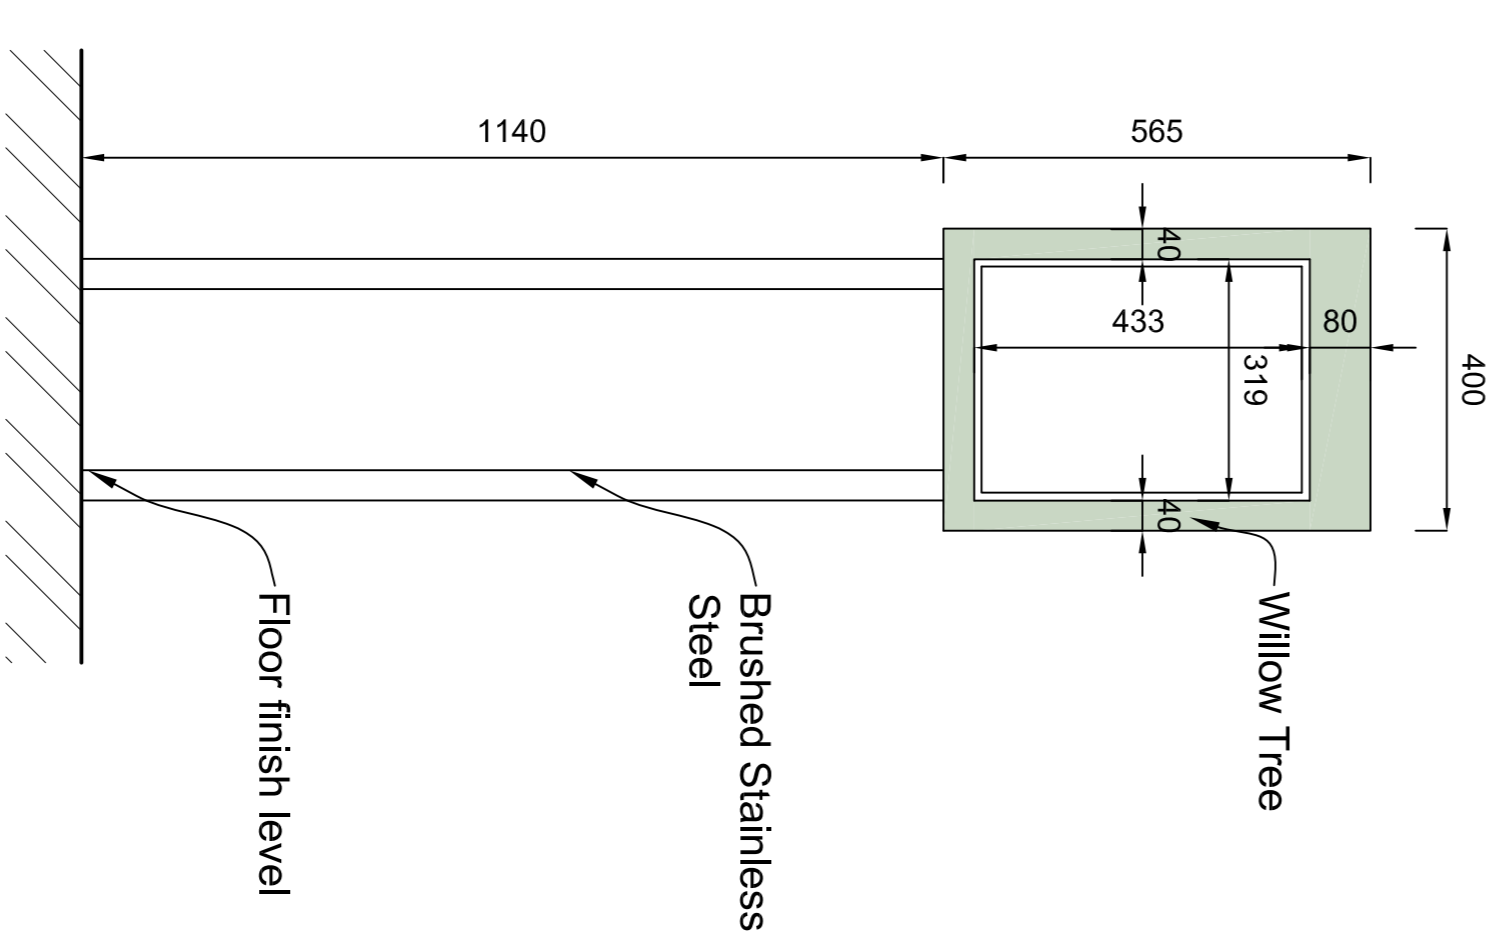

**Sign 1: Fascia Sign**

Joinery fascia sign background to be painted Dulux ref "Willow Tree".  
 "Giggling Squid" hand painted White lettering with Dulux ref "Dewy Lawn" outline, letter size 300mm cap height to centre of fascia.  
 "THAI RESTAURANT" and "THAI TAPAS" hand painted White lettering, letter size 180mm cap height.  
 Height above ground from bottom edge varies at 3275mm.  
 Not illuminated.

**Sign 2: Fascia Sign**

Joinery fascia sign background to be painted Dulux ref "Willow Tree".  
 "Giggling Squid" hand painted White lettering with Dulux ref "Dewy Lawn" outline, letter size 250mm cap height to centre of fascia.  
 Height above ground from bottom edge varies at 3275mm.  
 Externally illuminated by trough light.

**Sign 3: Projecting Sign**

Existing projecting painted joinery sign reused, double sided.  
 Background colour Dulux ref "Willow Tree".  
 Logo & Text Colour White directly painted onto sign.  
 Height above ground from bottom edge 4185mm.  
 Externally illuminated by trough light with warm white LED.

**Sign 4 and 5 - Menu Box:**

Freestanding Menu Box:  
 Internally illuminated.  
 Sized to receive 1no. portrait A3 menu or 2no. landscape A4 menus.  
 Frame in powder coated aluminium in Dulux Ref "Willow Tree".  
 Posts in brushed stainless steel.  
 Height above pavement to bottom edge 1250mm.