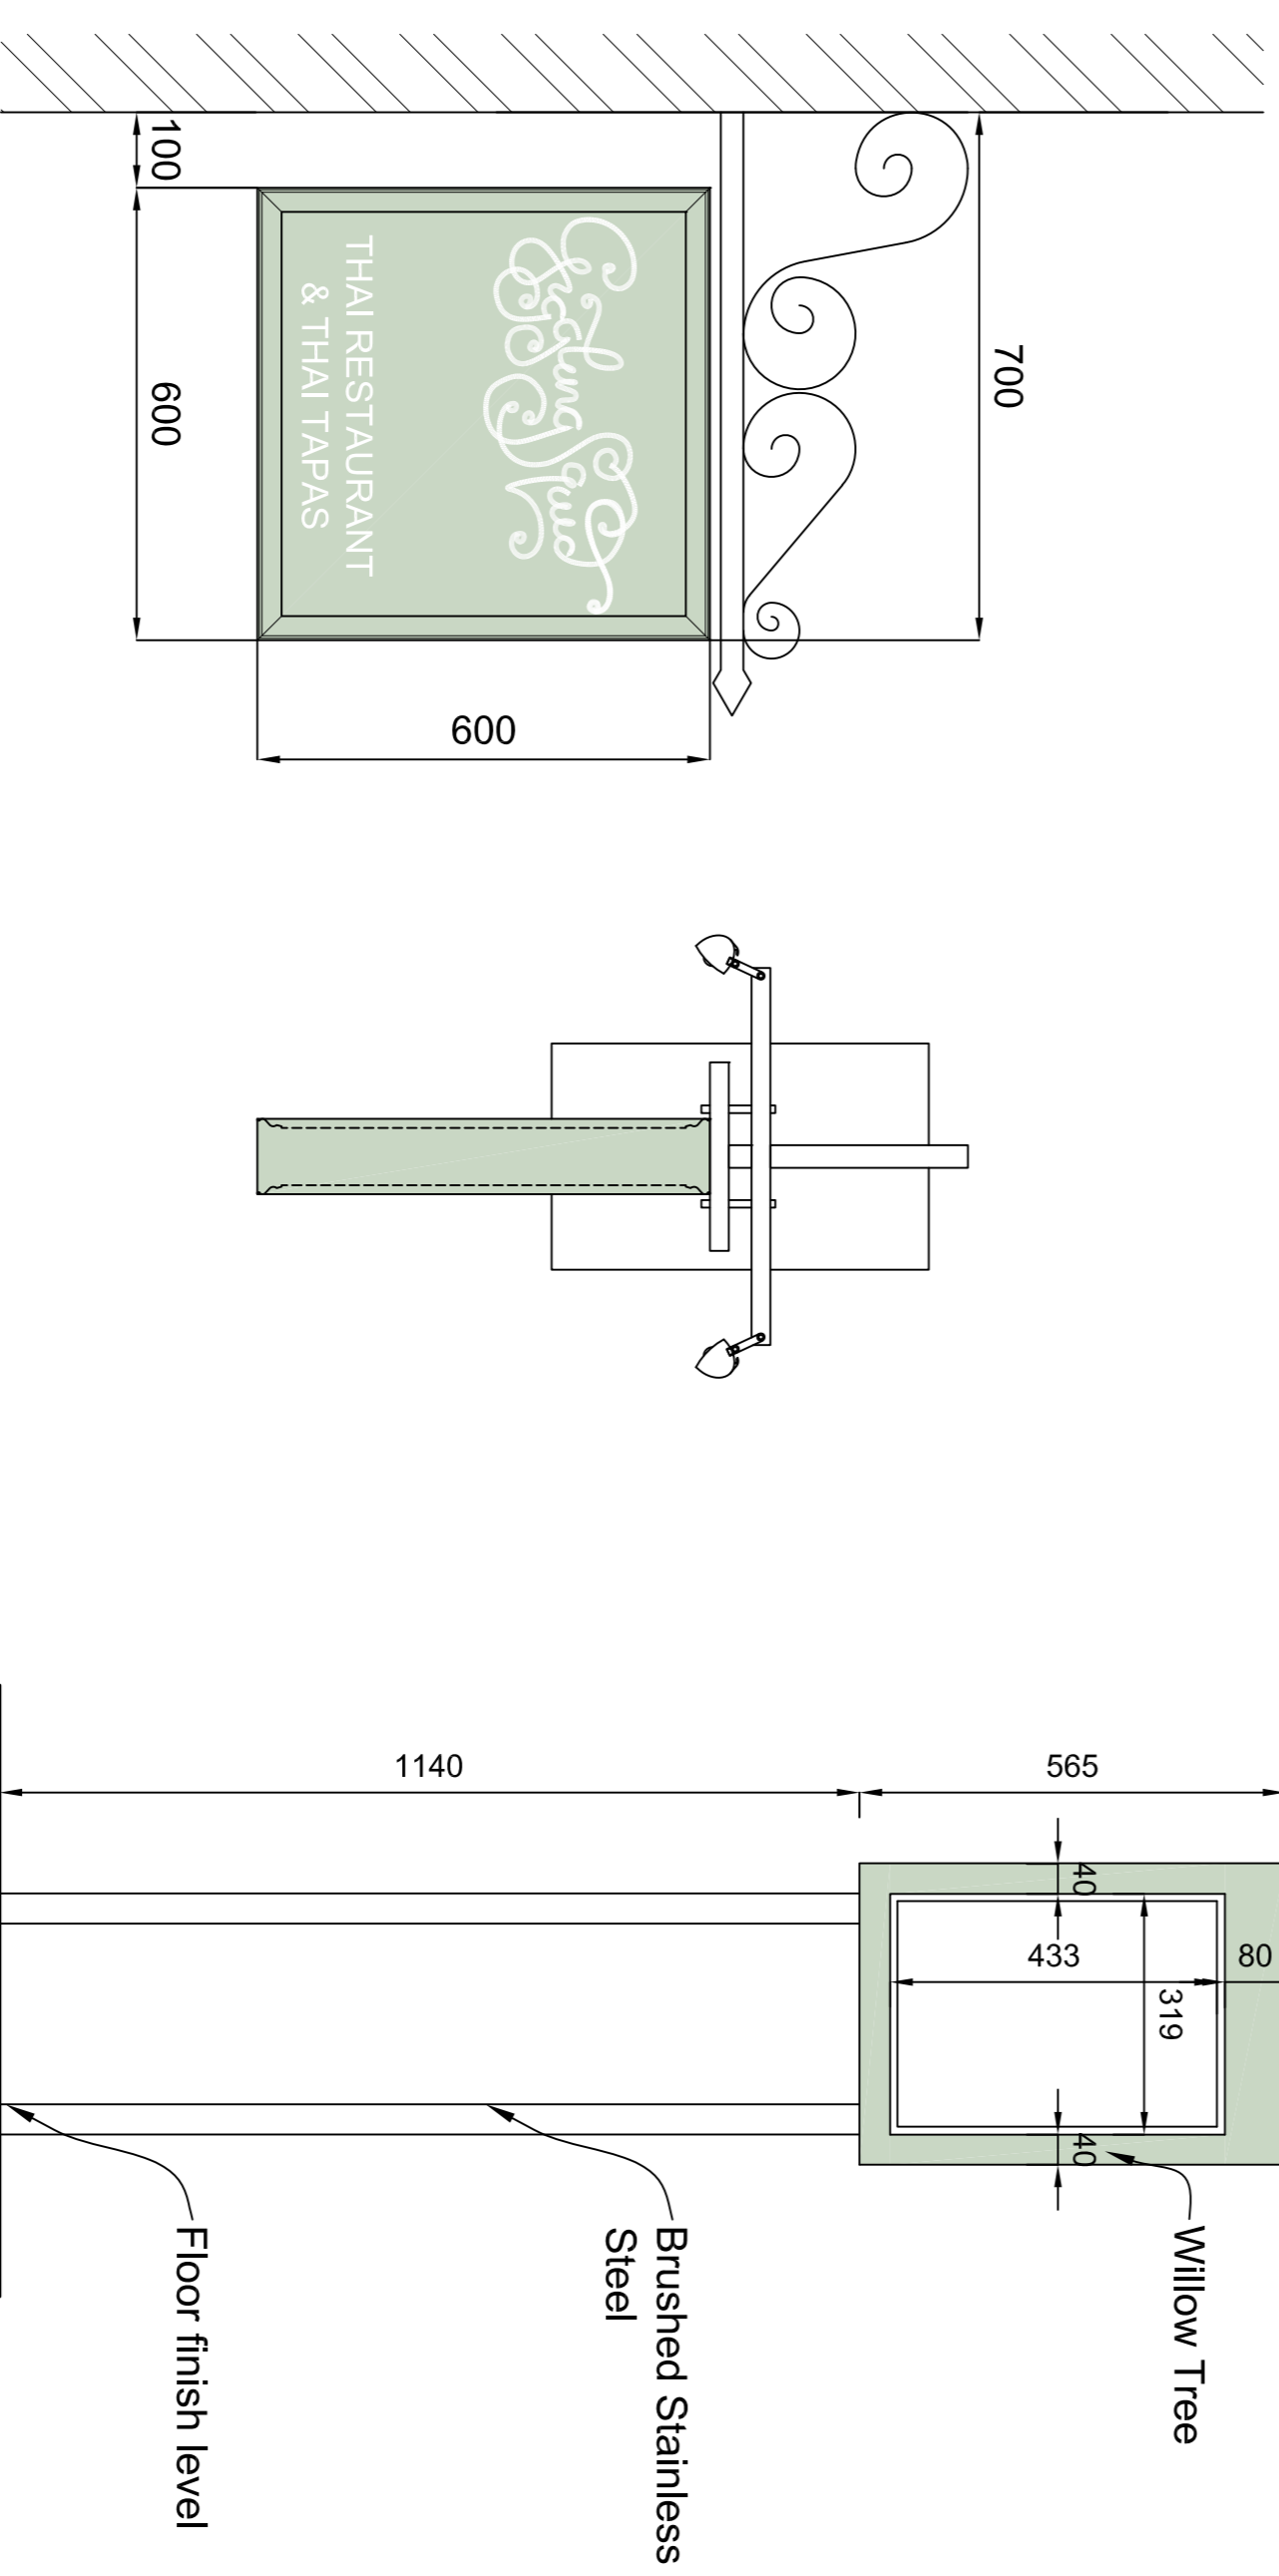

**Sign 1: Fascia Sign**

Joinery fascia sign background to be painted Dulux ref "Willow Tree".  
 "Giggling Squid" hand painted White lettering with Dulux ref "Dewy Lawn" outline, letter size 300mm cap height to centre of fascia.  
 "THAI RESTAURANT" and "THAI TAPAS" hand painted White lettering, letter size 180mm cap height.  
 Height above ground from bottom edge varies at 3275mm.  
 Not illuminated.

**Sign 2: Fascia Sign**

Joinery fascia sign background to be painted Dulux ref "Willow Tree".  
 "Giggling Squid" hand painted White lettering with Dulux ref "Dewy Lawn" outline, letter size 250mm cap height to centre of fascia.  
 Height above ground from bottom edge varies at 3275mm.  
 Externally illuminated by trough light.

**Sign 3: Projecting Sign**

Existing projecting painted joinery sign reused, double sided.  
 Background colour Dulux ref "Willow Tree".  
 Logo & Text Colour White directly painted onto sign.  
 Height above ground from bottom edge 4185mm.  
 Externally illuminated by trough light with warm white LED.

**Sign 4 and 5 - Menu Box:**

Freestanding Menu Box:  
 Internally illuminated.  
 Sized to receive 1no. portrait A3 menu or 2no. landscape A4 menus.  
 Frame in powder coated aluminium in Dulux Ref "Willow Tree".  
 Posts in brushed stainless steel.  
 Height above pavement to bottom edge 1250mm.