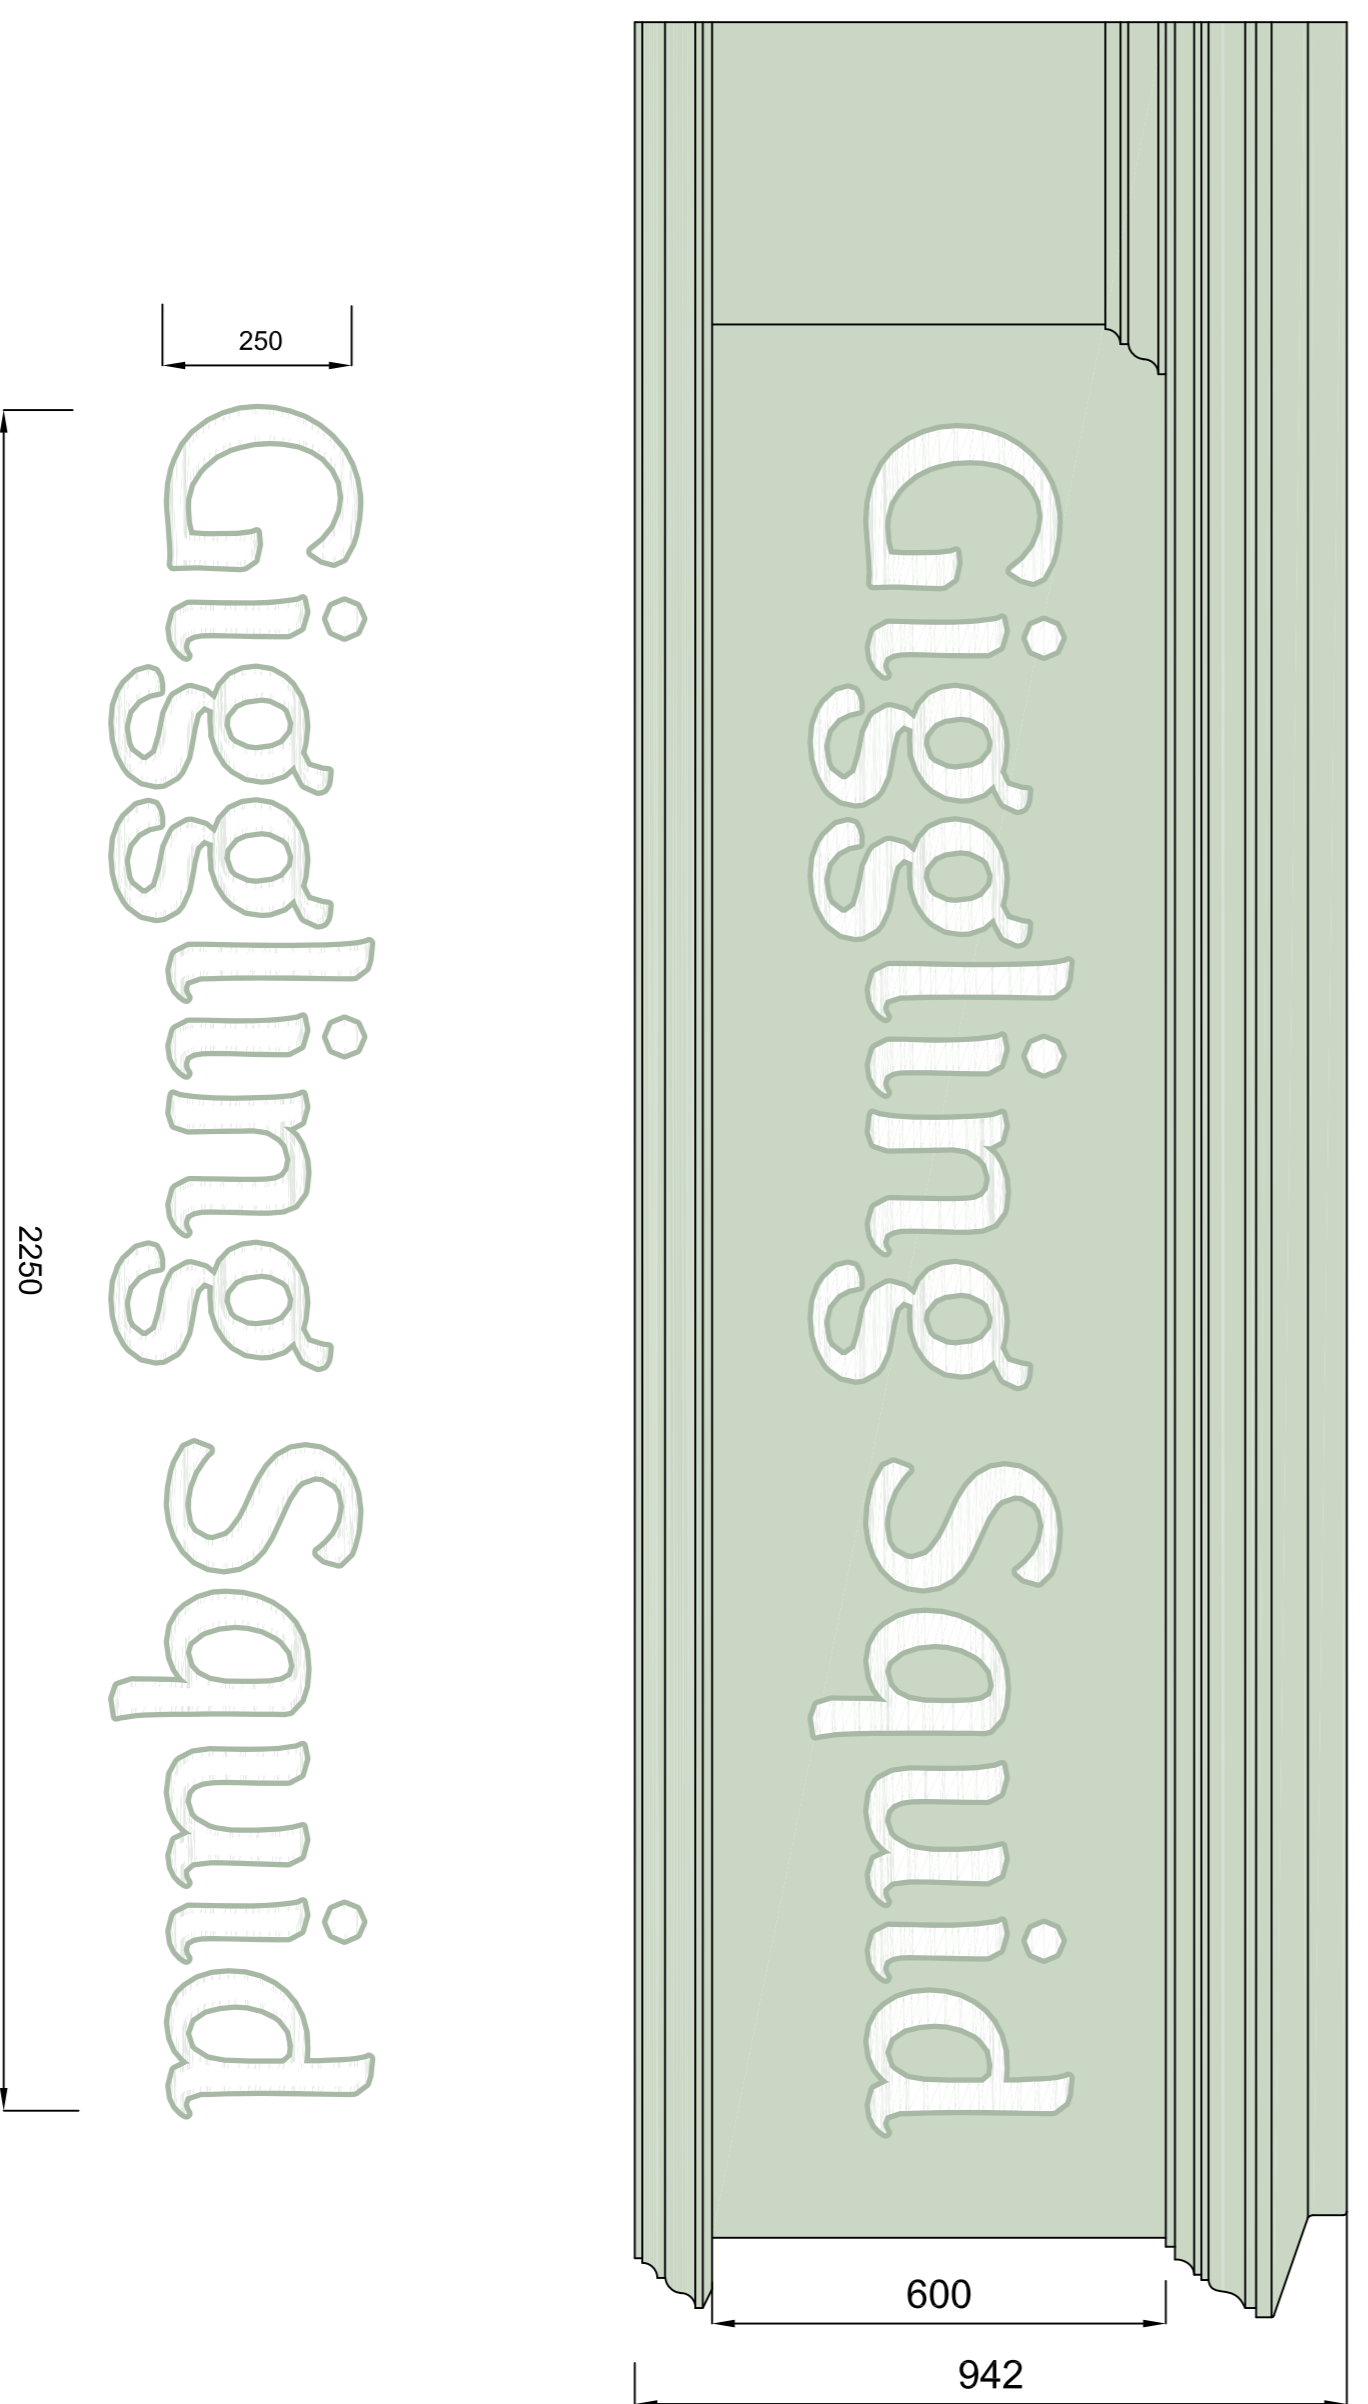

**Sign 1: Fascia Sign**

Joinery fascia sign background to be painted Dulux ref "Willow Tree".  
 "Giggling Squid" hand painted White lettering with Dulux ref "Dewy Lawn" outline, letter size 300mm cap height to centre of fascia.  
 "THAI RESTAURANT" and "THAI TAPAS" hand painted White lettering, letter size 180mm cap height.  
 Height above ground from bottom edge varies at 3275mm.  
 Not illuminated.

**Sign 2: Fascia Sign**

Joinery fascia sign background to be painted Dulux ref "Willow Tree".  
 "Giggling Squid" hand painted White lettering with Dulux ref "Dewy Lawn" outline, letter size 250mm cap height to centre of fascia.  
 Height above ground from bottom edge varies at 3275mm.  
 Externally illuminated by trough light.

**Sign 3: Projecting Sign**

Existing projecting painted joinery sign reused, double sided.  
 Background colour Dulux ref "Willow Tree".  
 Logo & Text Colour White directly painted onto sign.  
 Height above ground from bottom edge 4185mm.  
 Externally illuminated by trough light with warm white LED.

**Sign 4 and 5 - Menu Box:**

Freestanding Menu Box:  
 Internally illuminated.  
 Sized to receive 1no. portrait A3 menu or 2no. landscape A4 menus.  
 Frame in powder coated aluminium in Dulux Ref "Willow Tree".  
 Posts in brushed stainless steel.  
 Height above pavement to bottom edge 1250mm.