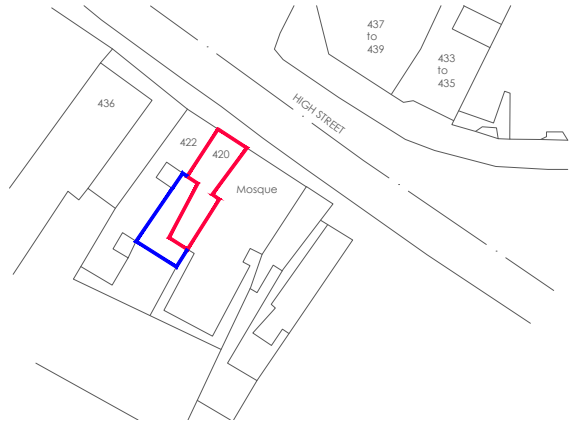

NOTES:  
 Do Not Scale, only written dimensions to be followed. All dimensions in millimeters.  
 All health & safety regulations to be fully adhered to on site.  
 This drawing is copyright and may not be copied or reproduced in any form.

Site Location Plan (1:1250)

Block Plan (1:500)

# PLANNING DRAWING

title	Site Location Plan		
job	External Alterations Flat - 420 High Street Cheltenham		
date	April 2024	scale	1:1250 @ A4
sheet	02 Rev A		