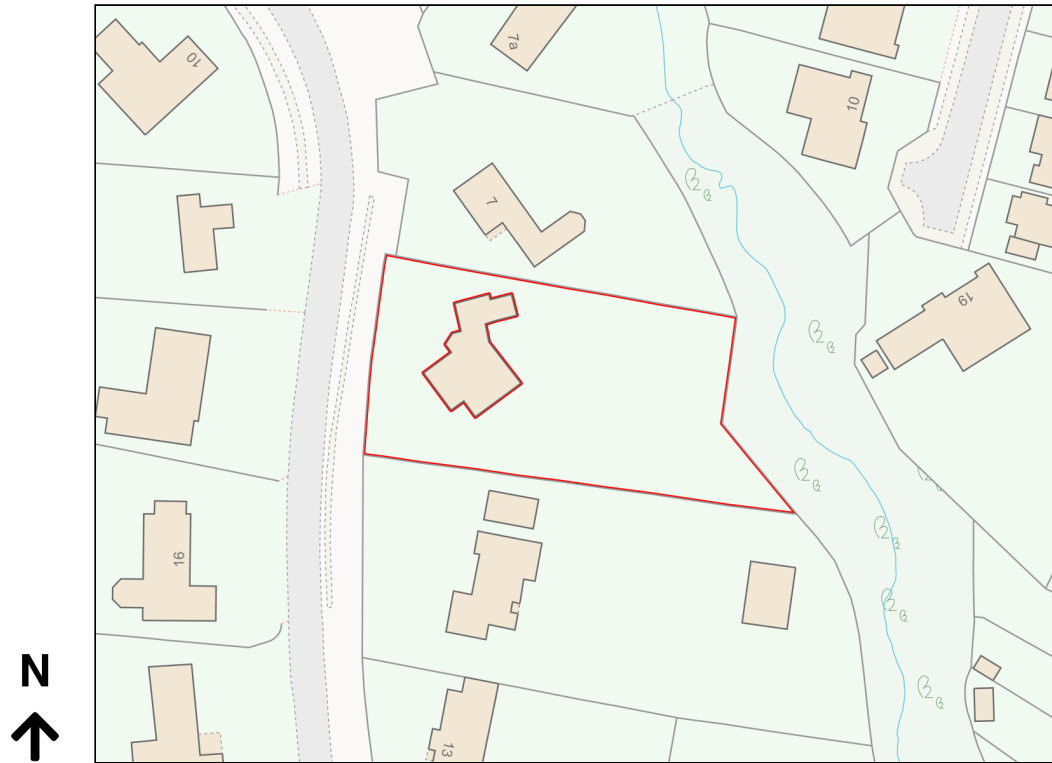

Location Plan

Site Address: 9, West Park, Hyde, SK14 5EW

Date Produced: 19-Apr-2024

Scale: 1:1250 @A4

Planning Portal Reference: PP-12995133v1