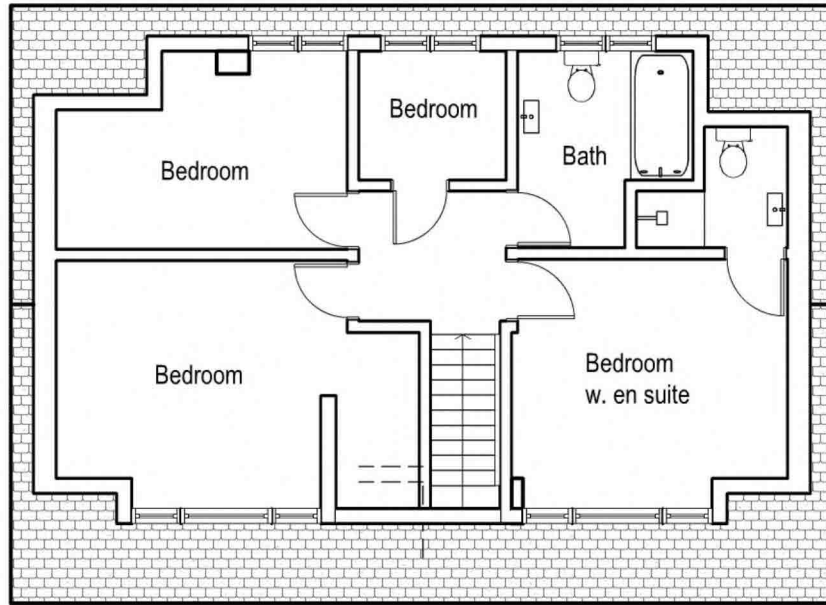

NEIGHBOURS HOUSE
3 Rushmoor Close

NEIGHBOURS HOUSE
5 Rushmoor Close

05 EXG FF PLAN
Scale: 1:100

scale - 1 : 100 @ A3

Purpose - Householder Planning application

All dimensions to be checked on site. All omissions & discrepancies to be reported to the designer.	PROJECT: 4 Rushmoor Close, WD3 1NA	DATE: 10/03/2024
	DWG NO: EXG FF	REVISION: 05