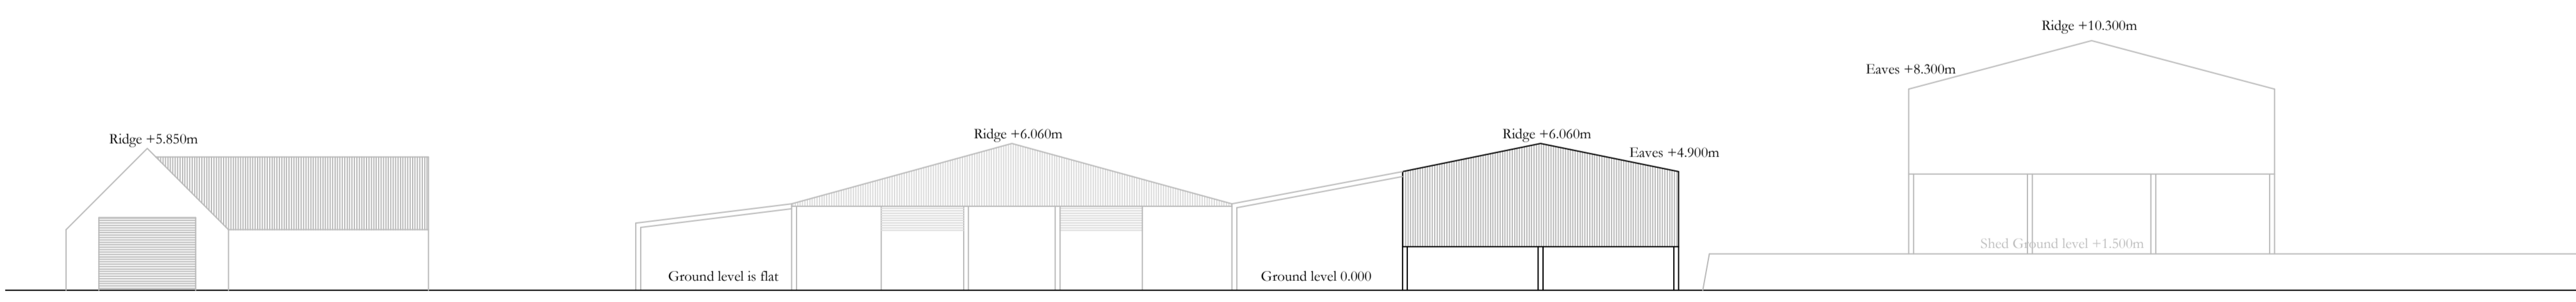

Existing Contextual Elevation from North
1.200