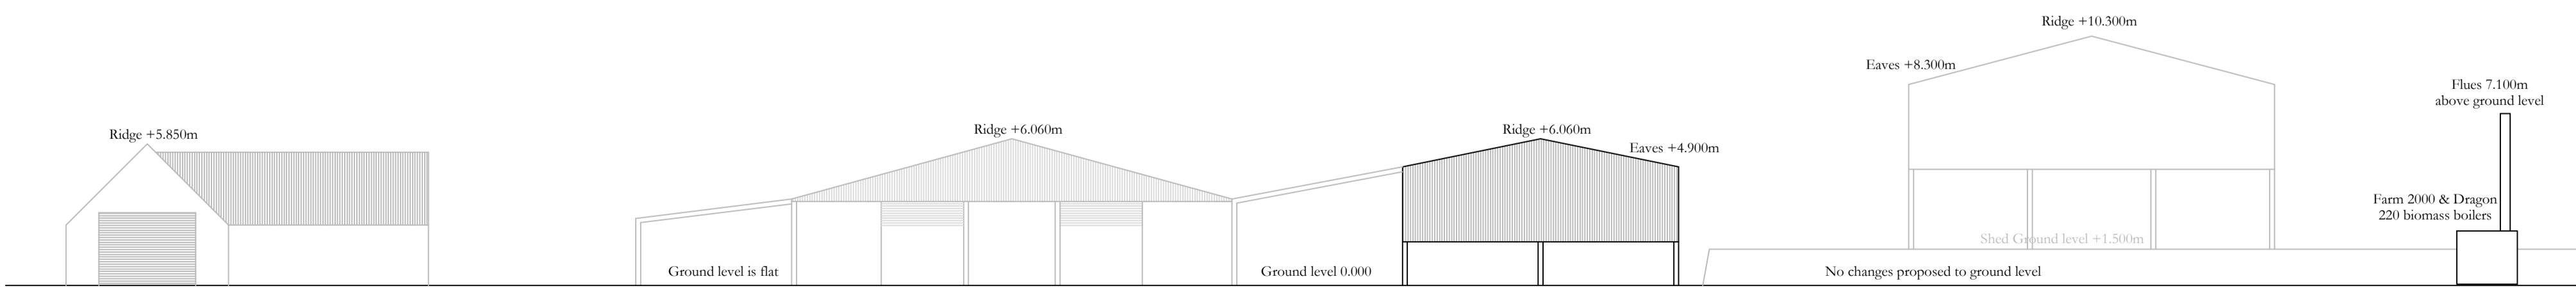

Proposed Contextual Elevation from North
1.200