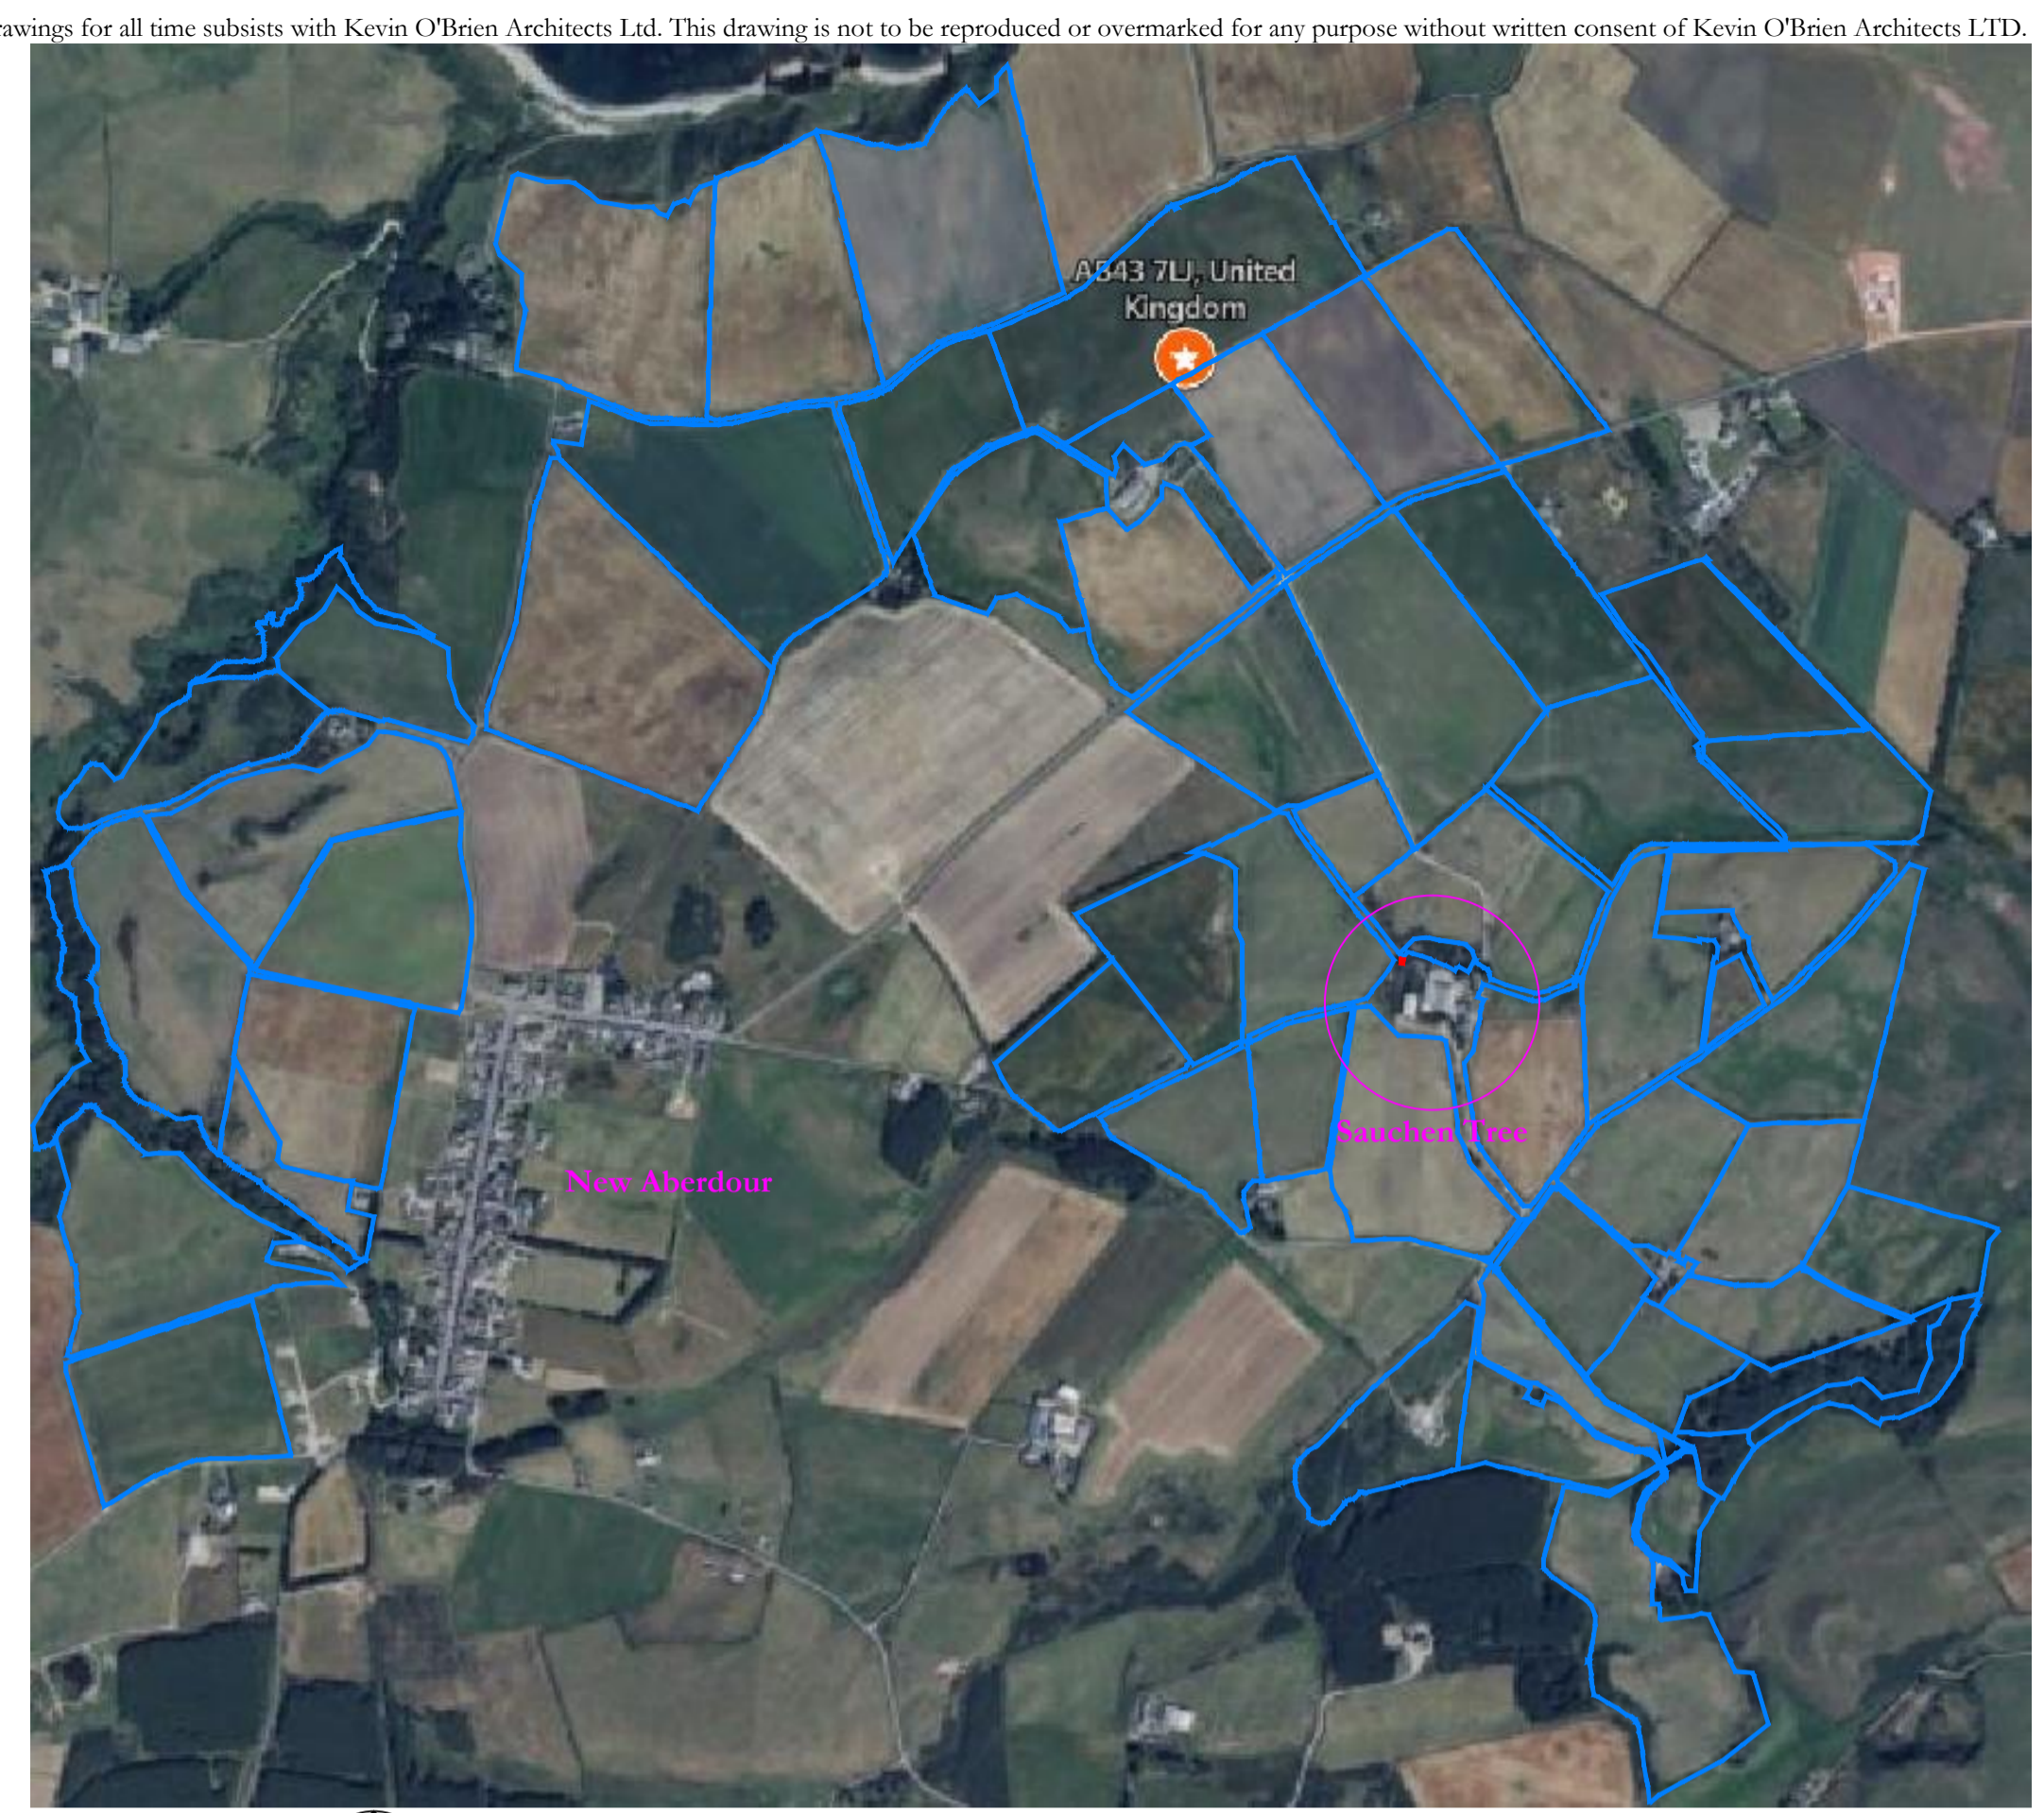

Location Plan
1.10000