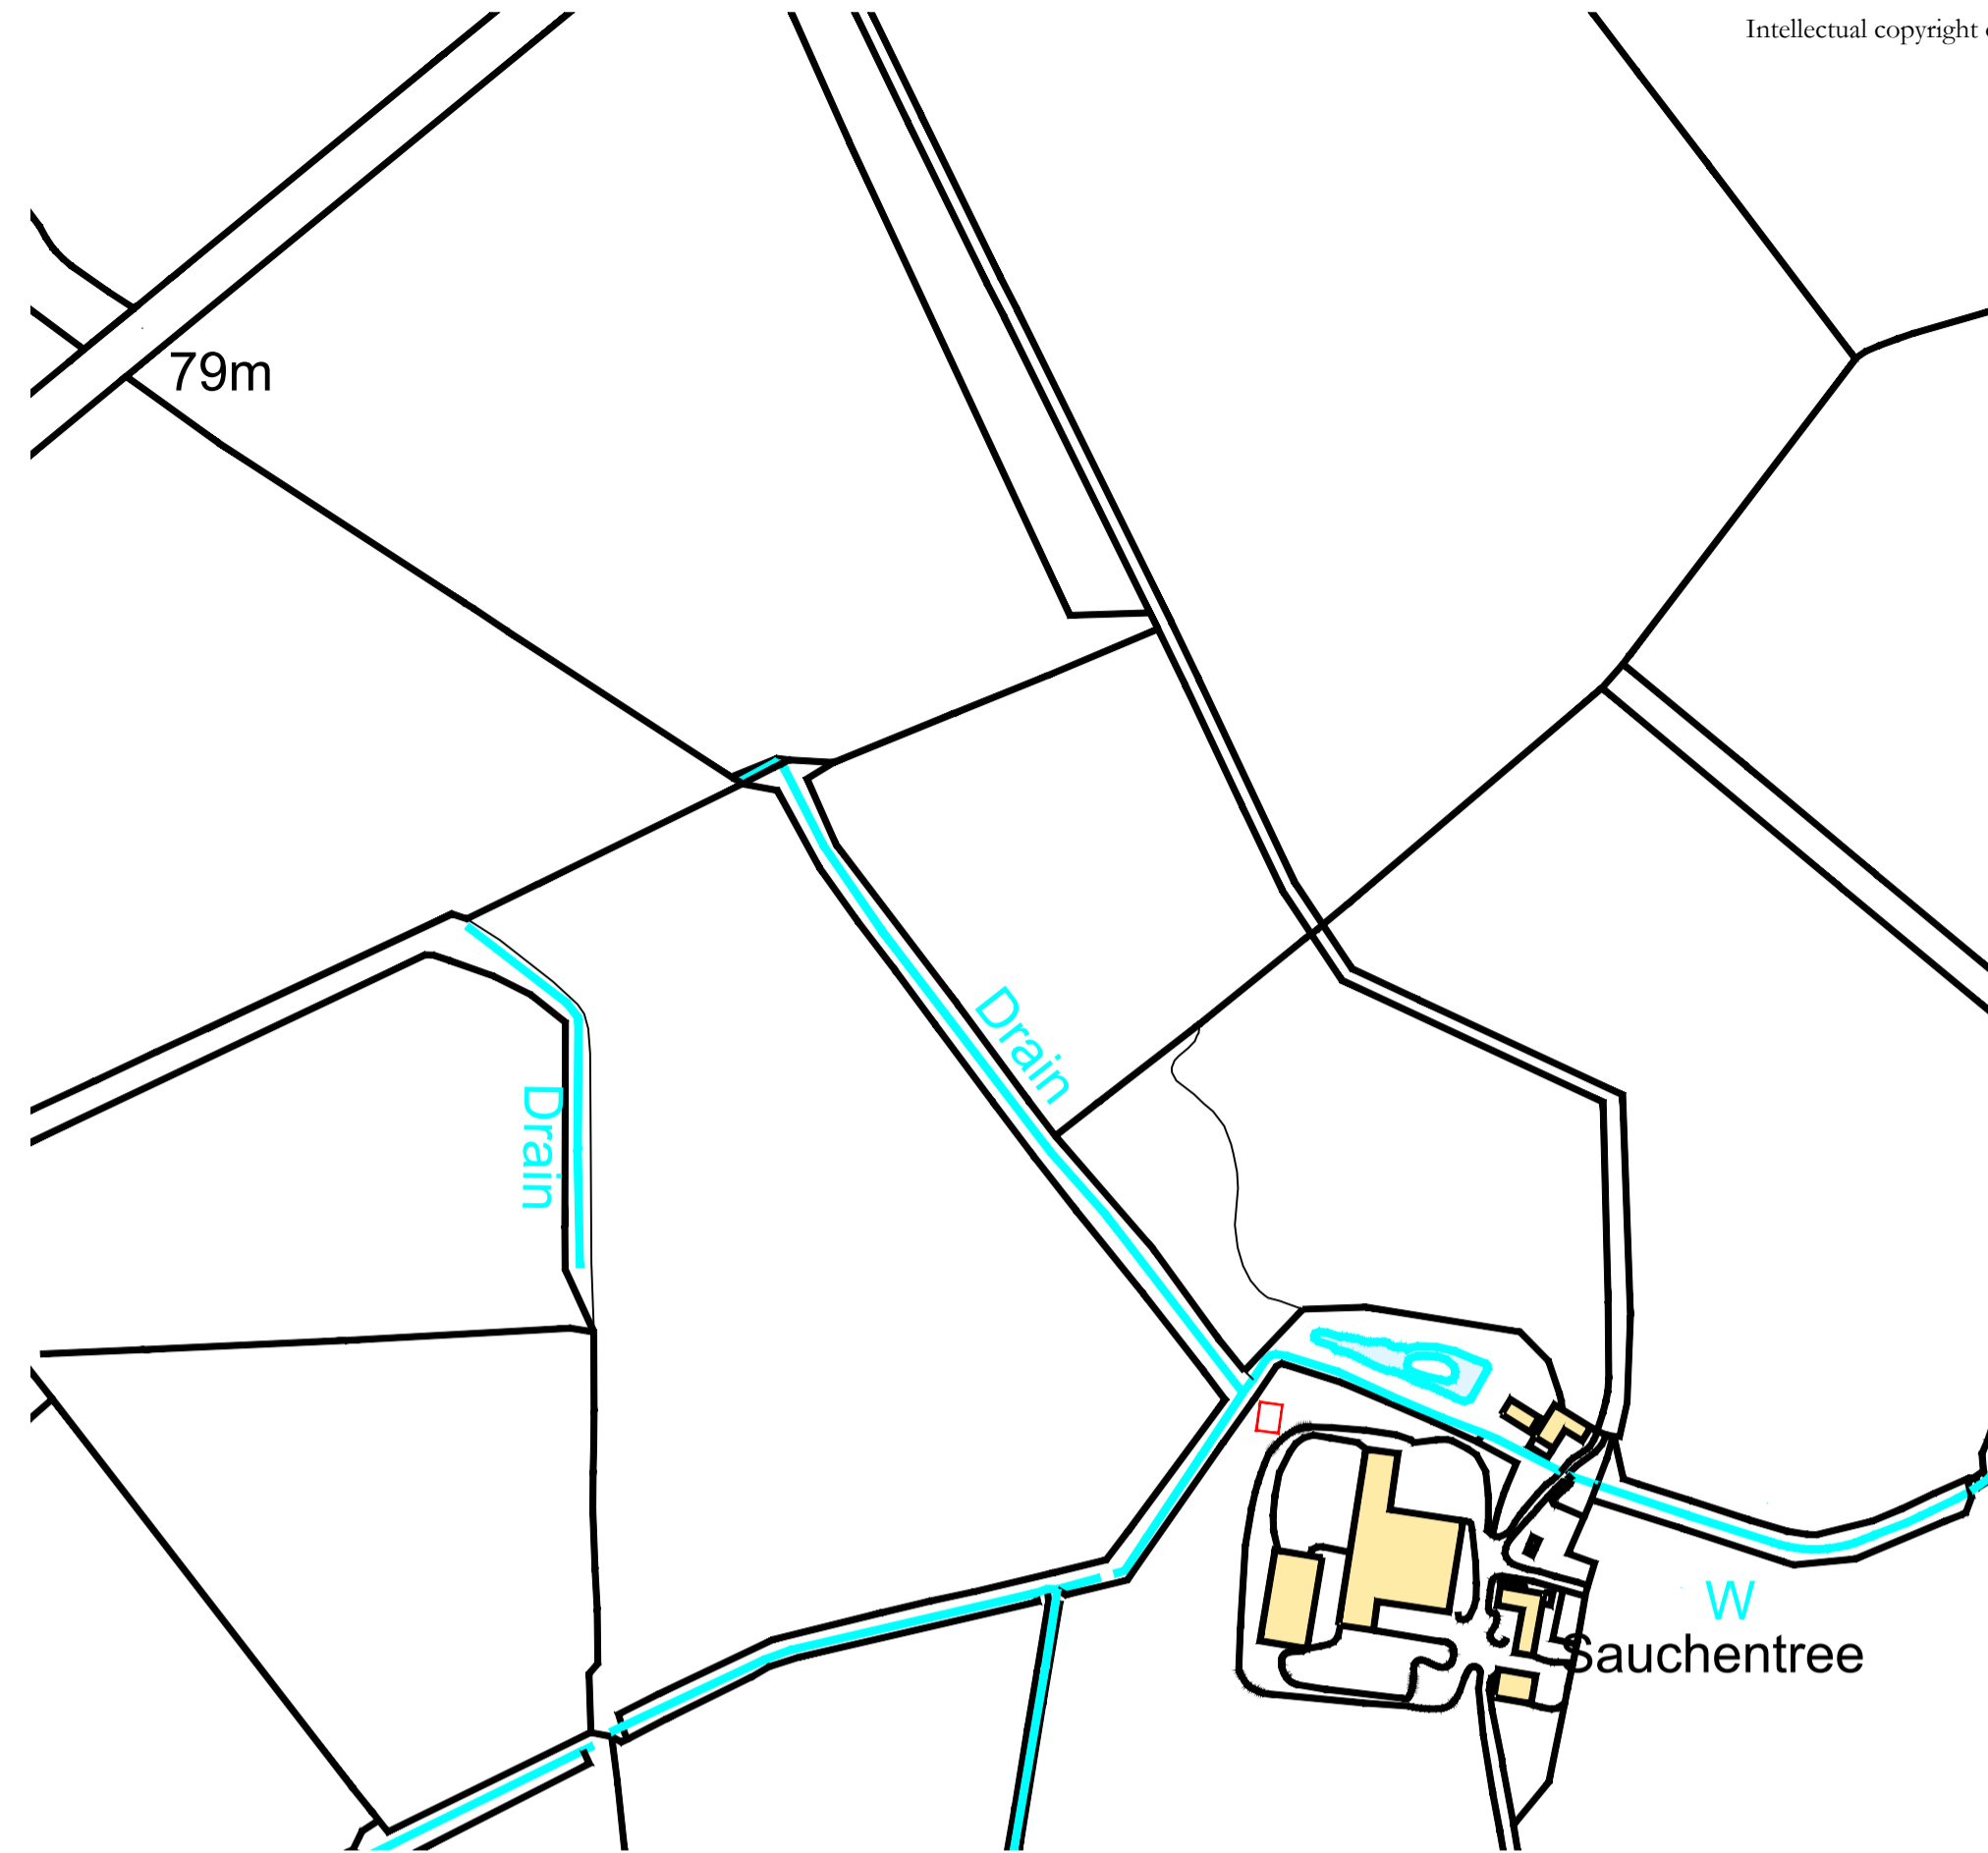

Location Plan
1.2500