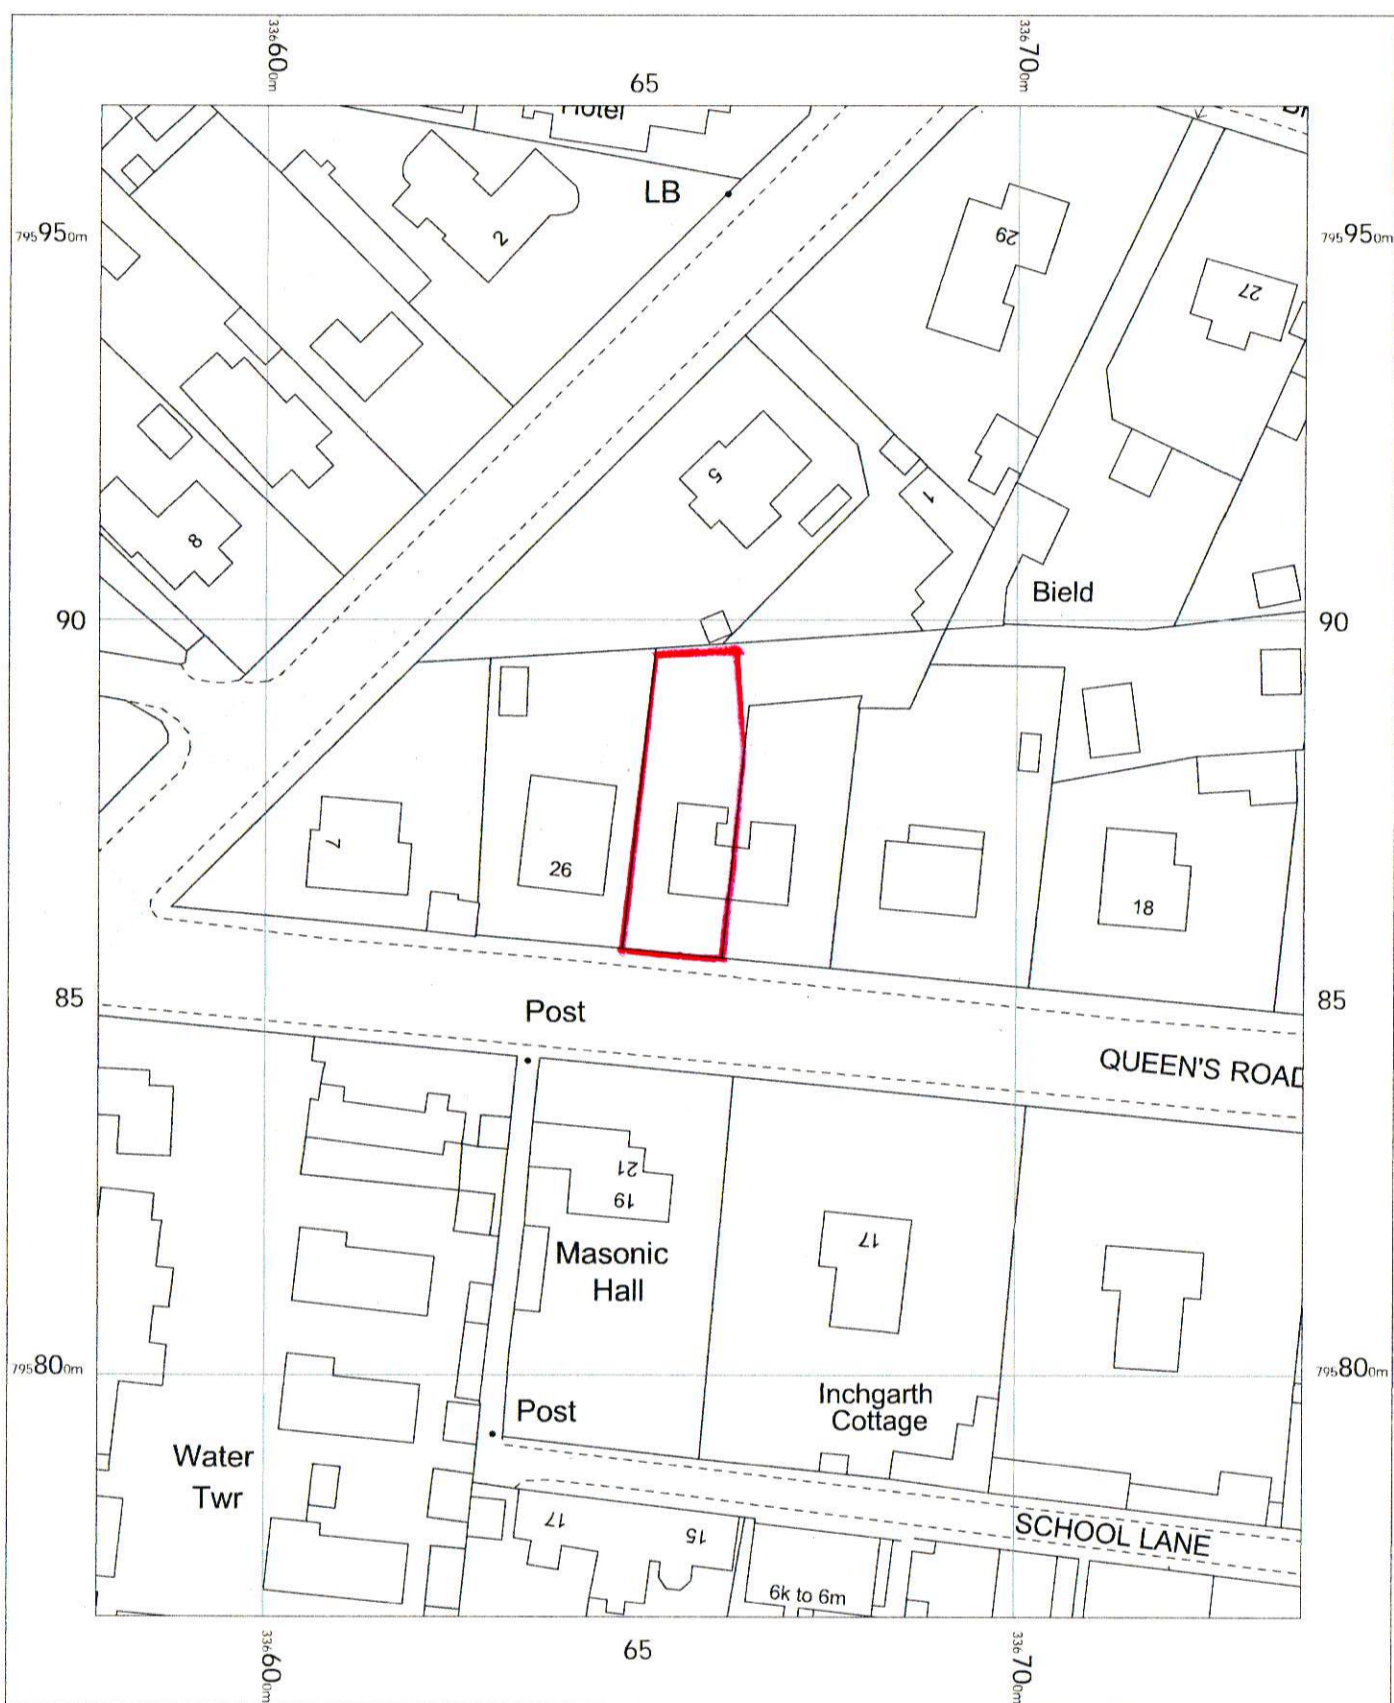

24 Queens Road

ARDSHIEL  
24 QUEENS RD  
BAWATER

OS MasterMap 1250/2500/10000 scale  
Wednesday, March 20, 2024, ID: BLJT-01155885  
[www.planningapplicationmaps.co.uk](http://www.planningapplicationmaps.co.uk)  
1:1000 scale print at A4, Centre: 336658 E, 795868 N  
©Crown Copyright Ordnance Survey. Licence no. 100051661