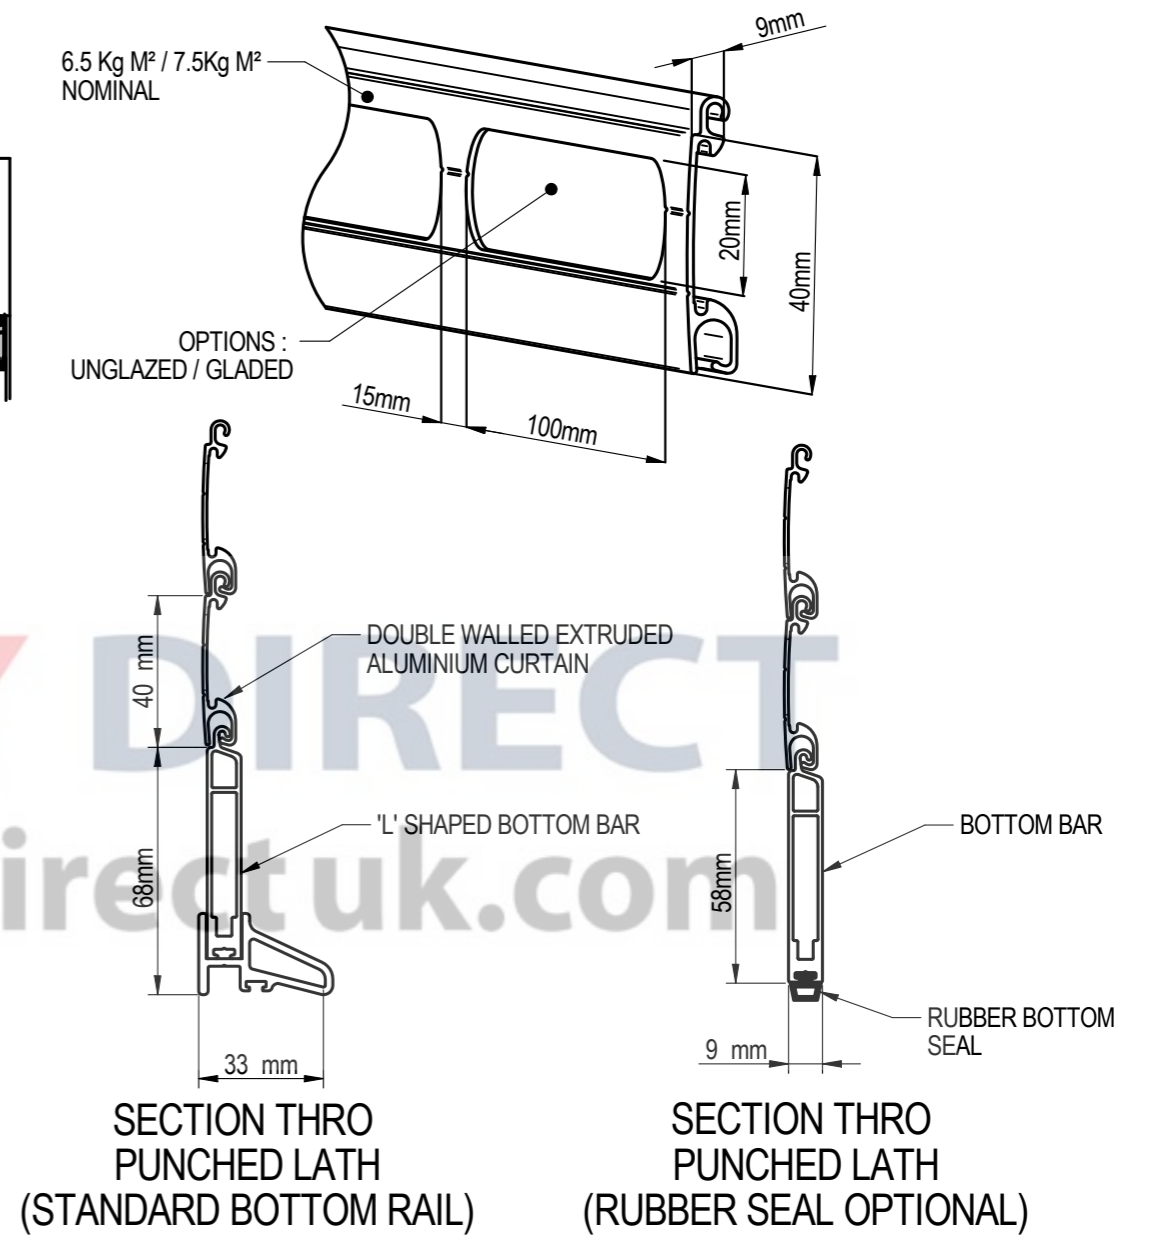

PUNCHED SLAT - 44% VISION

PLEASE NOTE:
THE MAXIMUM WIDTH THE SHUTTER CAN BE FULLY PUNCHED IS 3M WIDE.
OVER 3M, A MAXIMUM OF 4 PUNCHED LATHS CAN BE USED.

Ra4 - Punched Laths
GENERAL ARRANGEMENT

SECURITY DIRECT
www.securitydirectuk.com