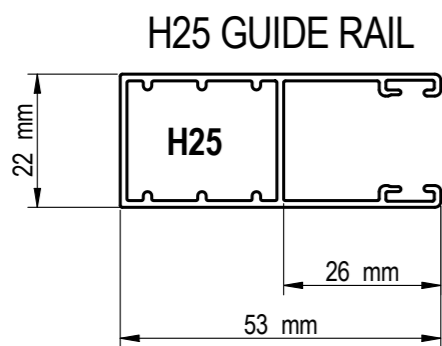

PUNCHED SLAT - 44% VISION

PLEASE NOTE:
THE MAXIMUM WIDTH THE SHUTTER CAN BE FULLY PUNCHED IS 3M WIDE.
OVER 3M, A MAXIMUM OF 4 PUNCHED LATHS CAN BE USED.

Ra4 - Punched Laths
GENERAL ARRANGEMENT

SECURITY DIRECT
www.securitydirectuk.com