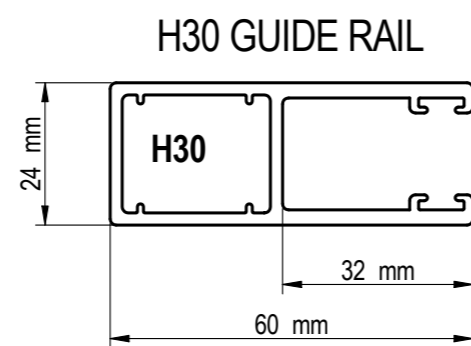

PUNCHED SLAT - 44% VISION

PLEASE NOTE:
THE MAXIMUM WIDTH THE SHUTTER CAN BE FULLY PUNCHED IS 3M WIDE.
OVER 3M, A MAXIMUM OF 4 PUNCHED LATHS CAN BE USED.

Ra4 - Punched Laths
GENERAL ARRANGEMENT

SECURITY DIRECT
www.securitydirectuk.com