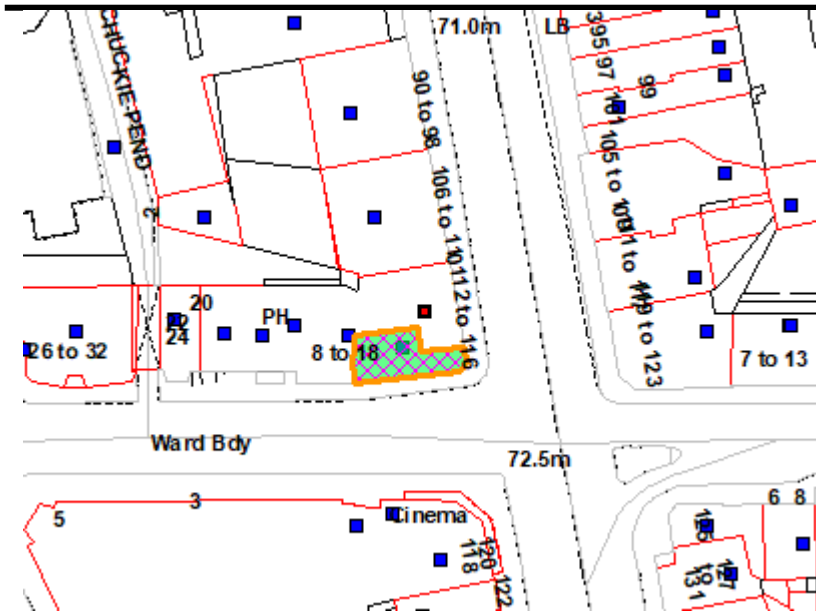

Neighbours Notified for 24/01768/FULSTL Date 16 April 2024

Location Plan

Reproduction from the Ordnance Survey mapping with permission of the Controller of Her Majesty's Stationery Office © Crown Copyright.
Unauthorised reproduction infringes Crown copyright and may lead to prosecution or civil proceedings. Licence Number 100023420 The City of Edinburgh Council 2012.

2 Chuckie Pend Fountainbridge Edinburgh EH3 8BG

118 Lothian Road West End Edinburgh EH3 9AN

16 - 20A Morrison Street West End Edinburgh EH3 8BJ

3 Morrison Street West End Edinburgh EH3 8BE

5 Morrison Street West End Edinburgh EH3 8BE