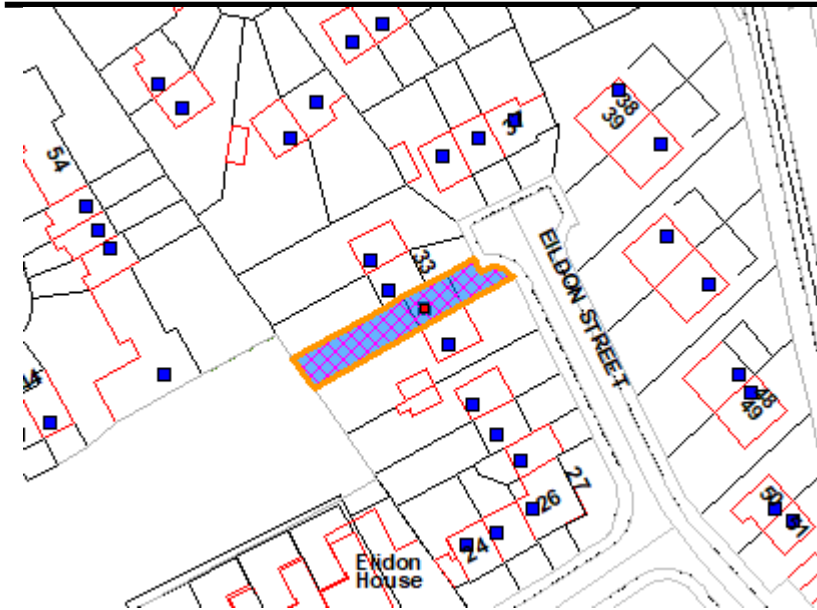

Neighbours Notified for 24/01809/FUL Date 16 April 2024

Location Plan

Reproduction from the Ordnance Survey mapping with permission of the Controller of Her Majesty's Stationery Office
© Crown Copyright.
Unauthorised reproduction infringes Crown copyright and may lead to prosecution or civil proceedings. Licence
Number 100023420 The City of Edinburgh Council 2012.

Flat 7 46 Eildon Terrace Warriston Edinburgh

Flat 6 46 Eildon Terrace Warriston Edinburgh

43 Eildon Street Warriston Edinburgh EH3 5JX

29 Eildon Street Warriston Edinburgh EH3 5JX

42 Eildon Street Warriston Edinburgh EH3 5JX