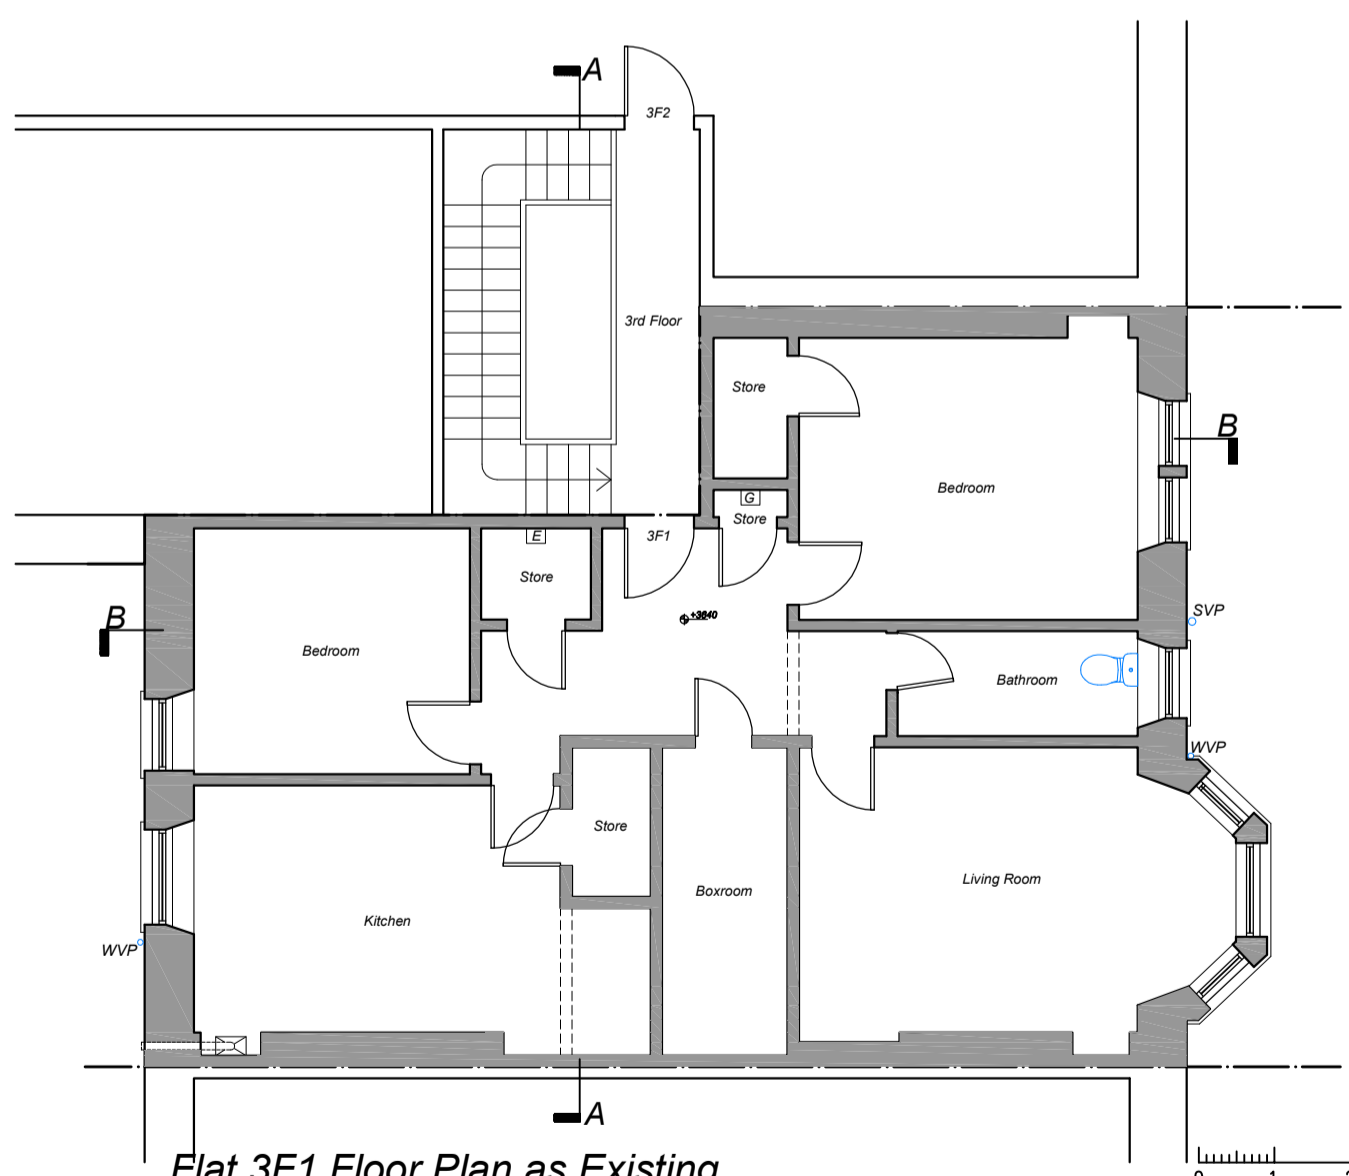

Flat 3F1 Attic Plan as Existing

Flat 3F1 Floor Plan as Existing

Planning	April 24	Client Leonne Hutchison	Project Attic Conversion and Alterations to 3F1 72 Comiston Road Edinburgh, EH10 5QJ
		3 Tolbooth Wynd, Leith, EH6 6DN T0131 554 4434 F0131 553 4608 design@drdarchitects.co.uk www.drdarchitects.co.uk	Title Existing Floor Plans
			Scale 1:100@A3 Date July '18 Drawn DRD
			Drg 1815_(EX)01 Rev