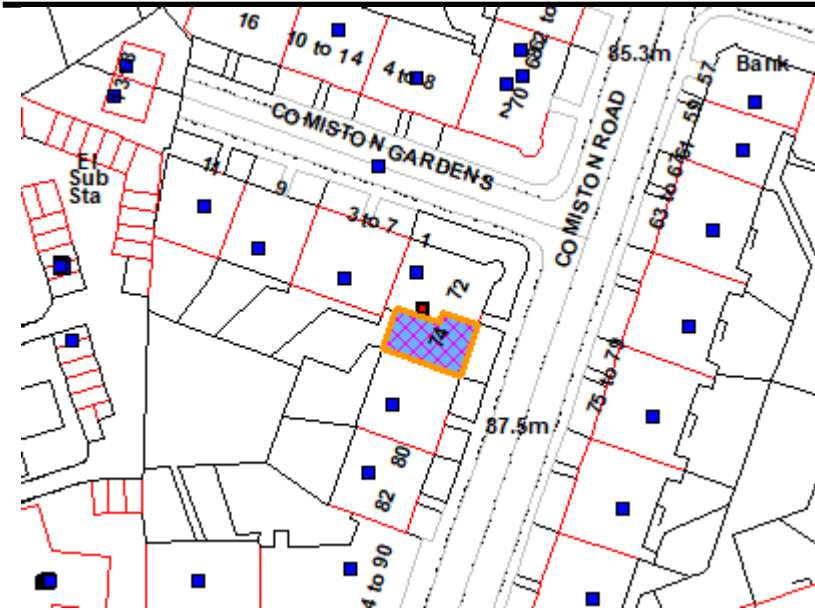

Neighbours Notified for 24/01863/FUL Date 22 April 2024

Location Plan

Reproduction from the Ordnance Survey mapping with permission of the Controller of Her Majesty's Stationery Office © Crown Copyright.
Unauthorised reproduction infringes Crown copyright and may lead to prosecution or civil proceedings. Licence Number 100023420 The City of Edinburgh Council 2012.

2F2 83 Comiston Road Morningside Edinburgh

1F2 71 Comiston Road Morningside Edinburgh

1F2 9 Comiston Gardens Morningside Edinburgh

2F1 77 Comiston Road Morningside Edinburgh

69 Comiston Road Morningside Edinburgh EH10 6AG