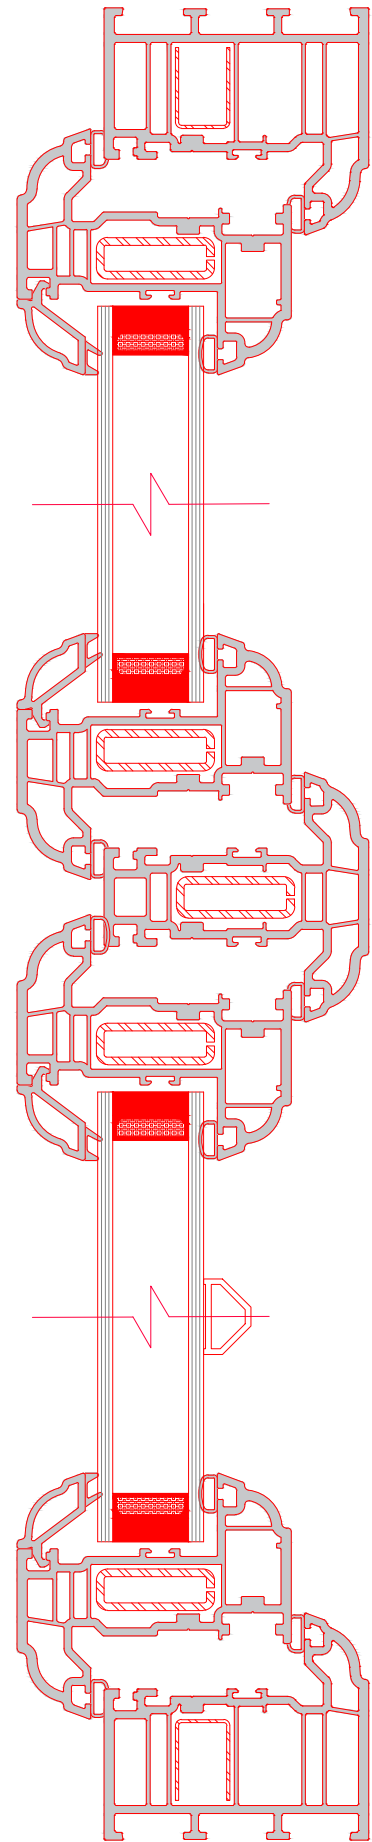

Description

We propose to replace the existing 'White' aluminium windows with a new 'White' upvc casement top over side and fixed over fixed windows. The external and internal colour of the windows will be white to be sympathetic to what is already existing and the georgian bars will allow the new windows to harmonize with rest of the property.

Window Details
Scale 1:2