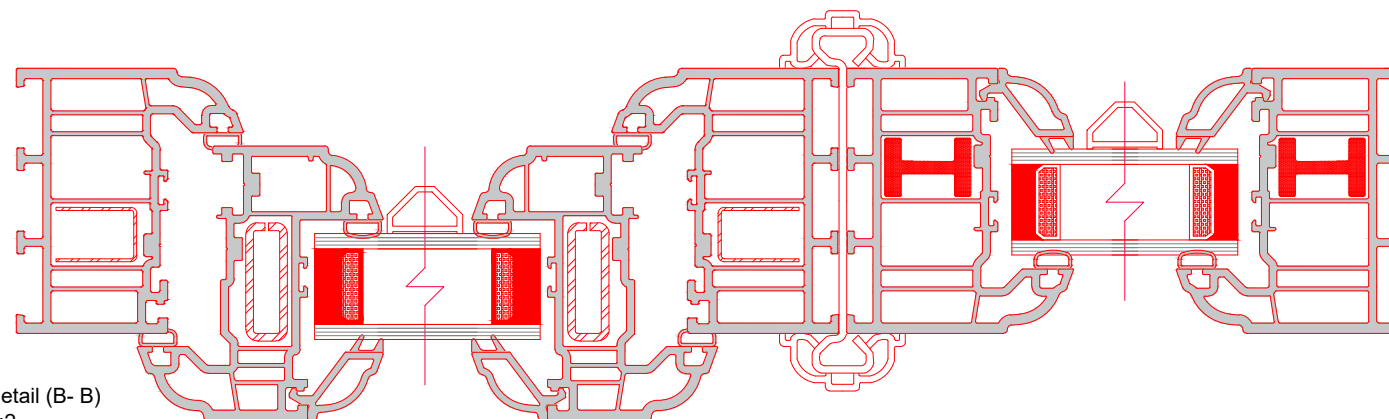

Jamb Detail (B-B)
Scale 1:2

Rev: Date: Description:

CR SMITH
the difference

CLIENT Mr & Mrs Lorimer

LOCATION 38 Powlands Gardens
Edinburgh
EH10 5JR

CONTACT 07709177883

CONTRACT NUMBER 08321509

Project Title
Proposed Replacement Windows

Drawing Title
Proposed Section & Details

Date Drawn: 17 April 2024 Drawn By: CHERYL

Scale - 1:100 @ A3
Date of Plot: 17 April 2024

CHECKED VERIFIED

Drawing No.

002