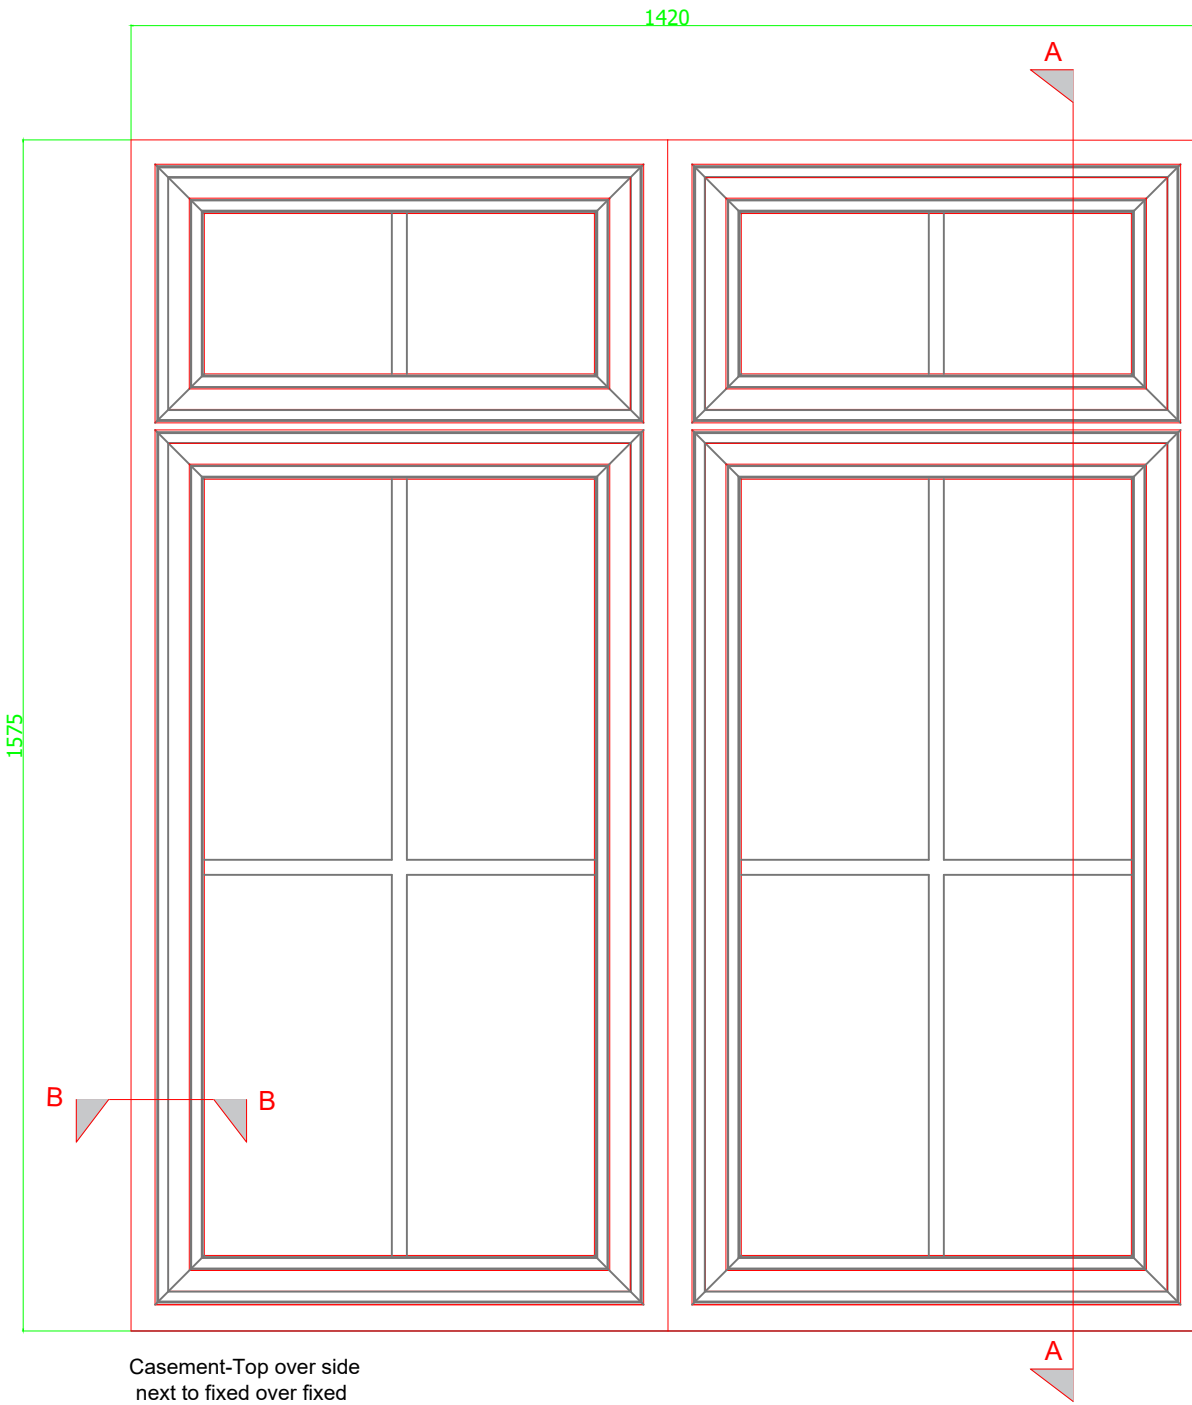

Casement-Top over side
next to fixed over fixed
Scale 1:10